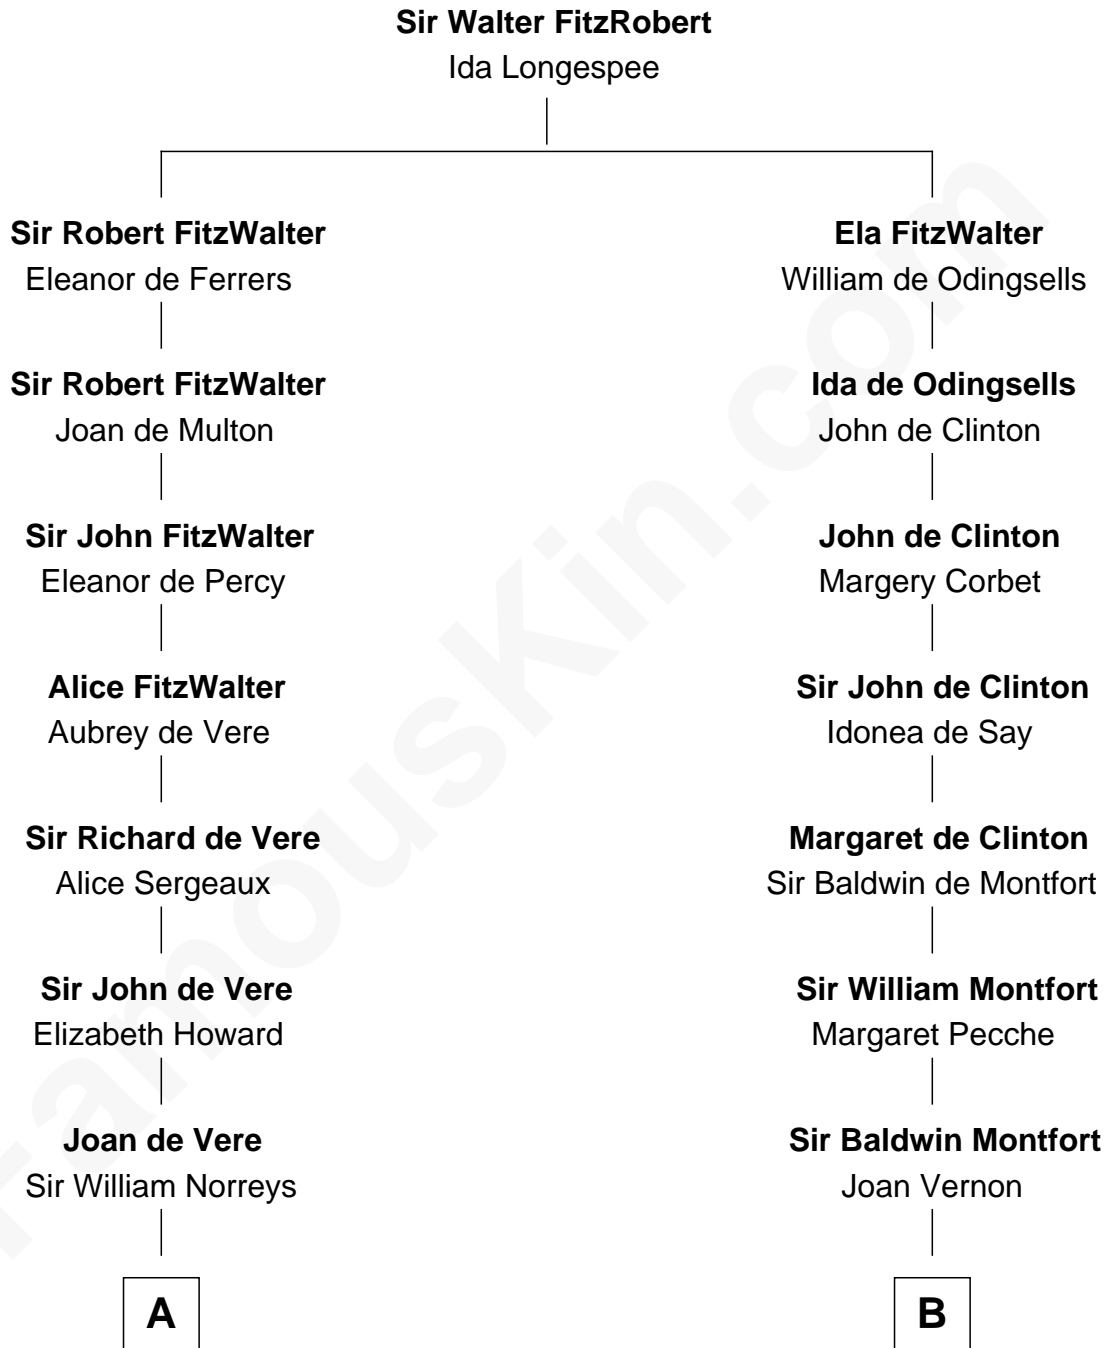

FamousKin.com

Relationship Chart of

Lou (Henry) Hoover

First Lady of President Herbert Hoover

18th cousin 3 times removed of

Abraham Baldwin

Signer of the U.S. Constitution

C

Polly Goffe
Josiah Wallace

Nancy M. Wallace
John Scobey

Philomelia Sophia Scobey
Phineas Weed

Florence Ida Weed
Charles Delano Henry

Lou (Henry) Hoover
First Lady of Herbert Hoover

D

Michael Baldwin
Lucy Dudley