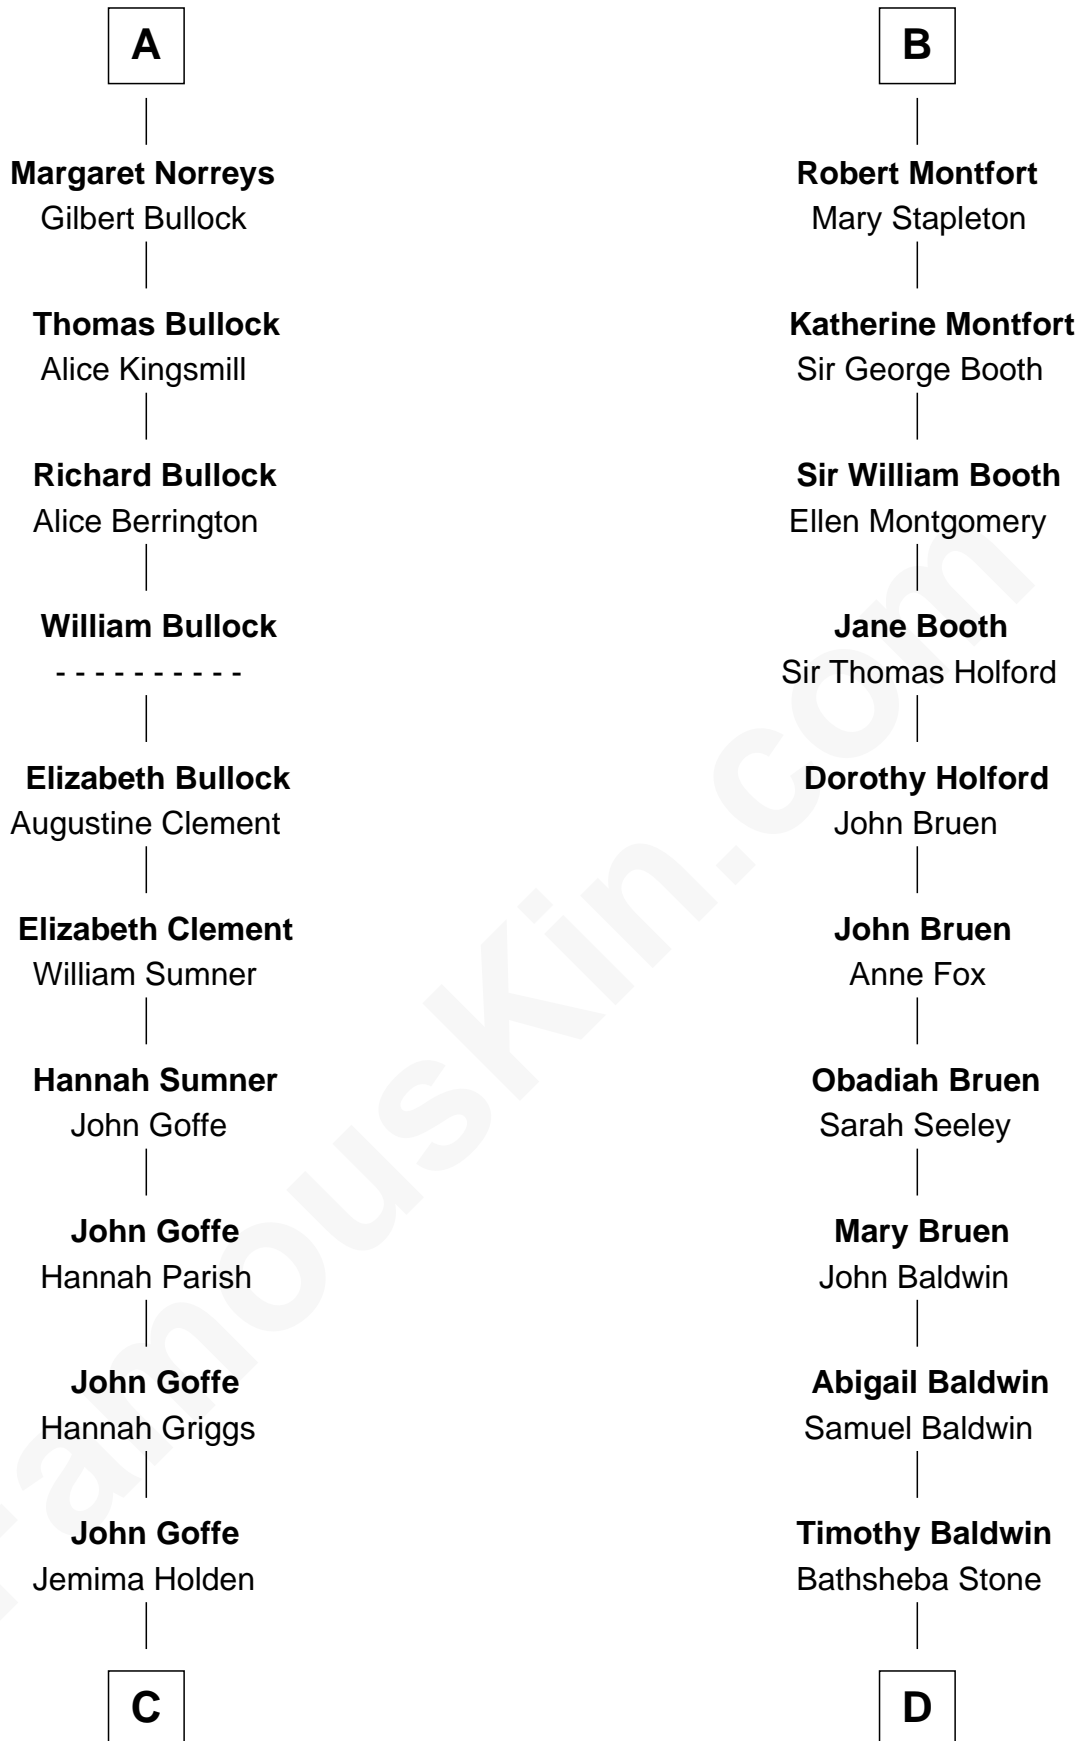

FamousKin.com

Relationship Chart of

Lou (Henry) Hoover

First Lady of President Herbert Hoover

18th cousin 3 times removed of

Abraham Baldwin

Signer of the U.S. Constitution

C

Polly Goffe
Josiah Wallace

Nancy M. Wallace
John Scobey

Philomelia Sophia Scobey
Phineas Weed

Florence Ida Weed
Charles Delano Henry

Lou (Henry) Hoover
First Lady of Herbert Hoover

D

Michael Baldwin
Lucy Dudley

Abraham Baldwin
Signer of the U.S. Constitution

FamousKin.com