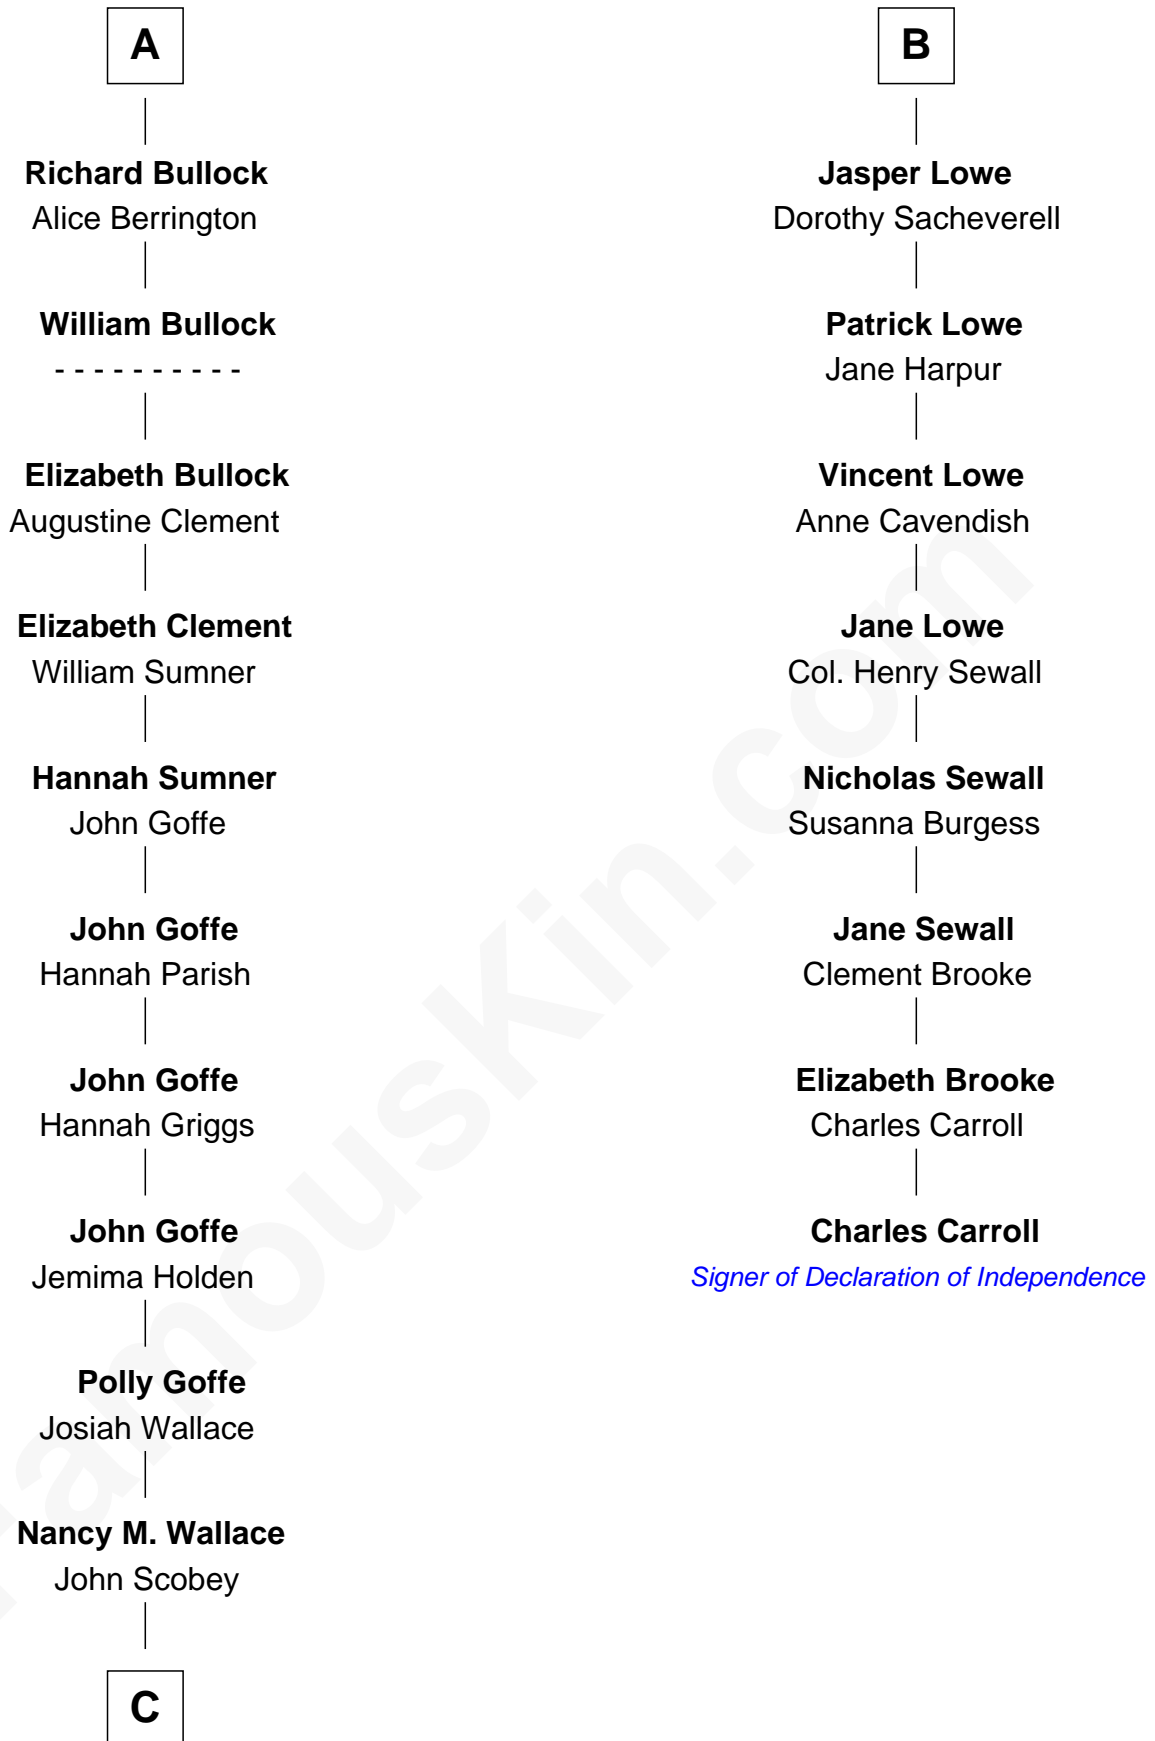

## Relationship Chart of

### Lou (Henry) Hoover

*First Lady of President Herbert Hoover*

14th cousin 5 times removed of

### Charles Carroll

*Signer of the Declaration of Independence*

**Sir John Howard**

Alice de Bois

**C**

**Philomelia Sophia Scobey**

Phineas Weed

**Florence Ida Weed**

Charles Delano Henry

**Lou (Henry) Hoover**

*First Lady of Herbert Hoover*

FamousKin.com