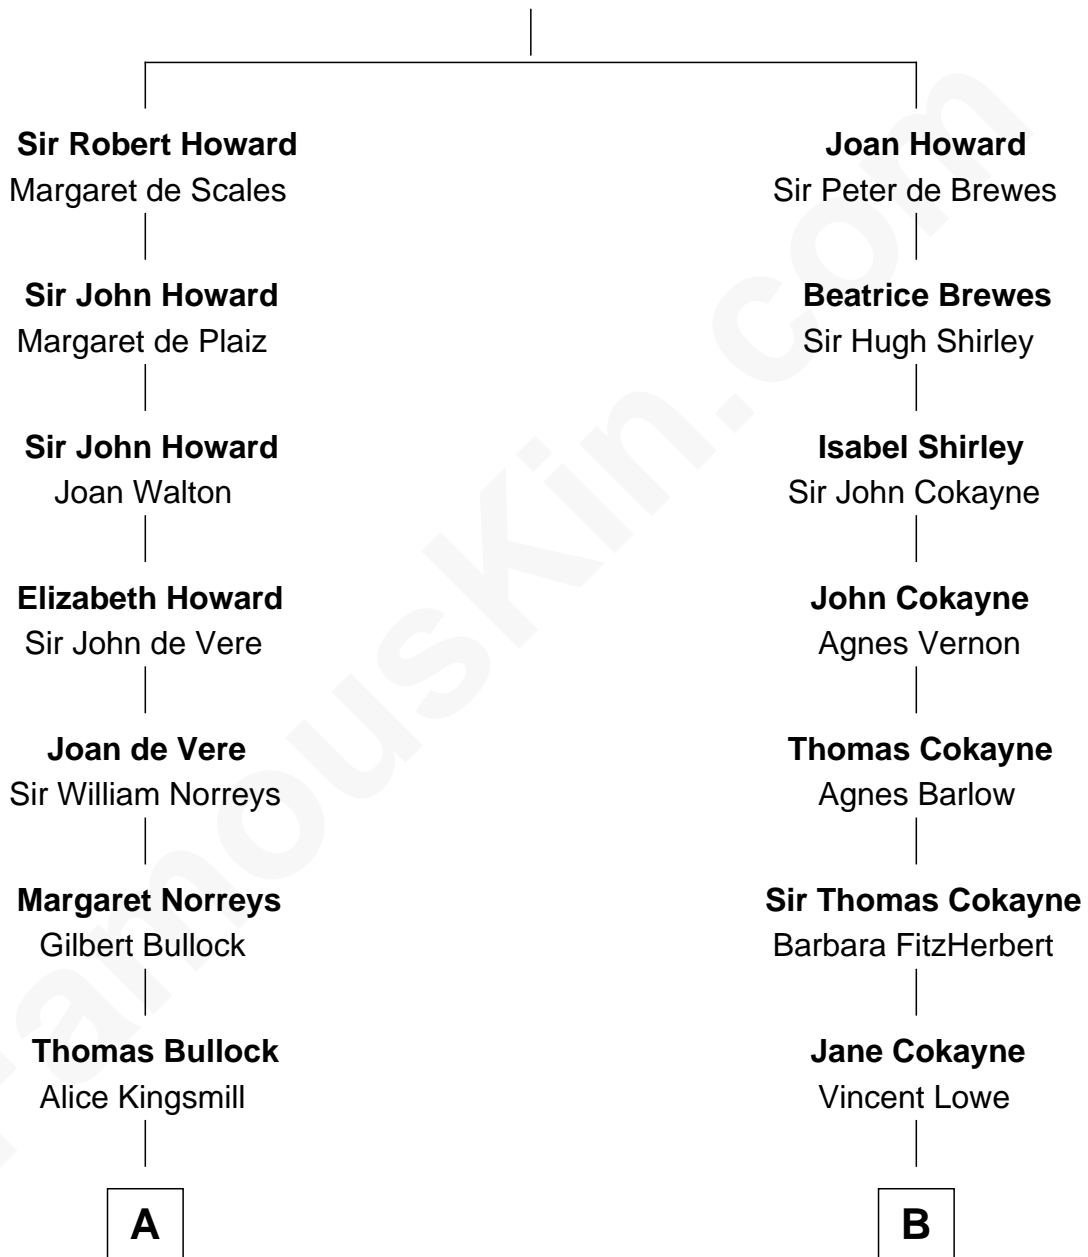

## Relationship Chart of

### Lou (Henry) Hoover

*First Lady of President Herbert Hoover*

14th cousin 5 times removed of

### Charles Carroll

*Signer of the Declaration of Independence*

**Sir John Howard**

Alice de Bois

**C**

**Philomelia Sophia Scobey**

Phineas Weed

**Florence Ida Weed**