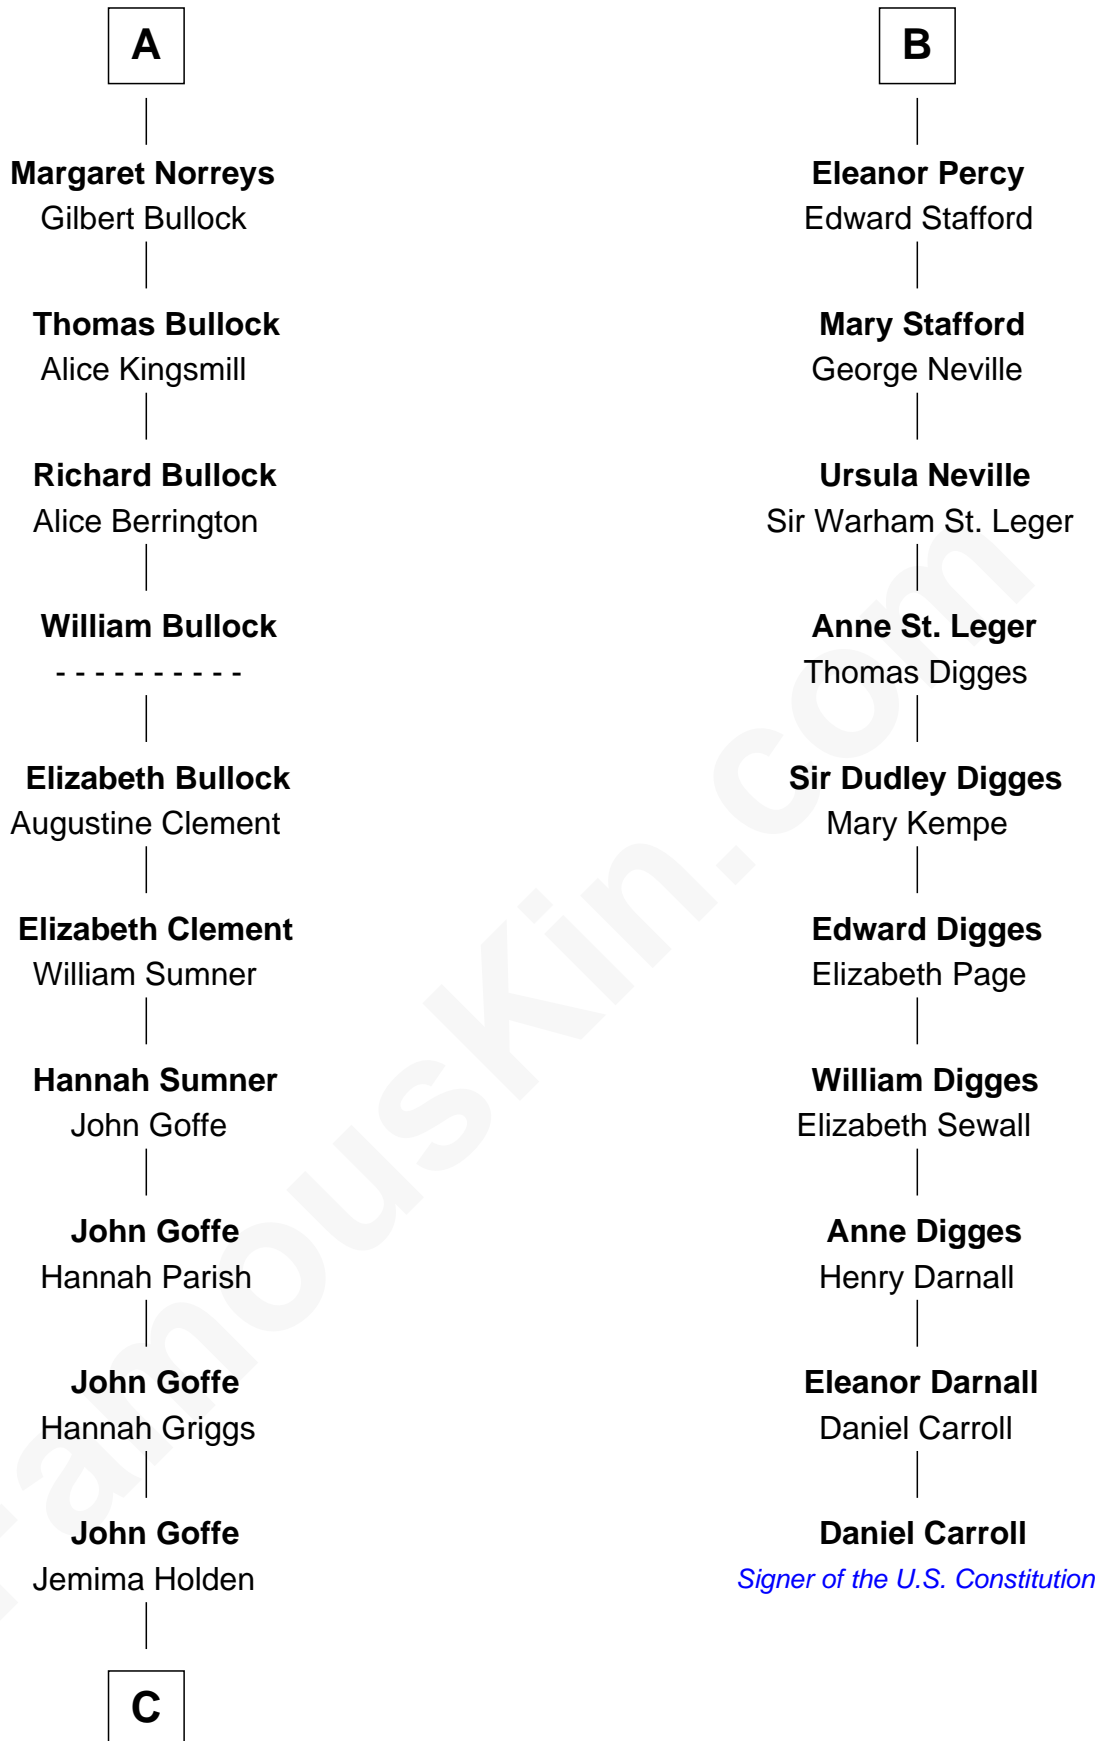

FamousKin.com

Relationship Chart of

Lou (Henry) Hoover

First Lady of President Herbert Hoover

16th cousin 5 times removed of

Daniel Carroll

Signer of the U.S. Constitution

C

Polly Goffe
Josiah Wallace

Nancy M. Wallace
John Scobey

Philomelia Sophia Scobey
Phineas Weed

Florence Ida Weed
Charles Delano Henry

Lou (Henry) Hoover
First Lady of Herbert Hoover

FamousKin.com