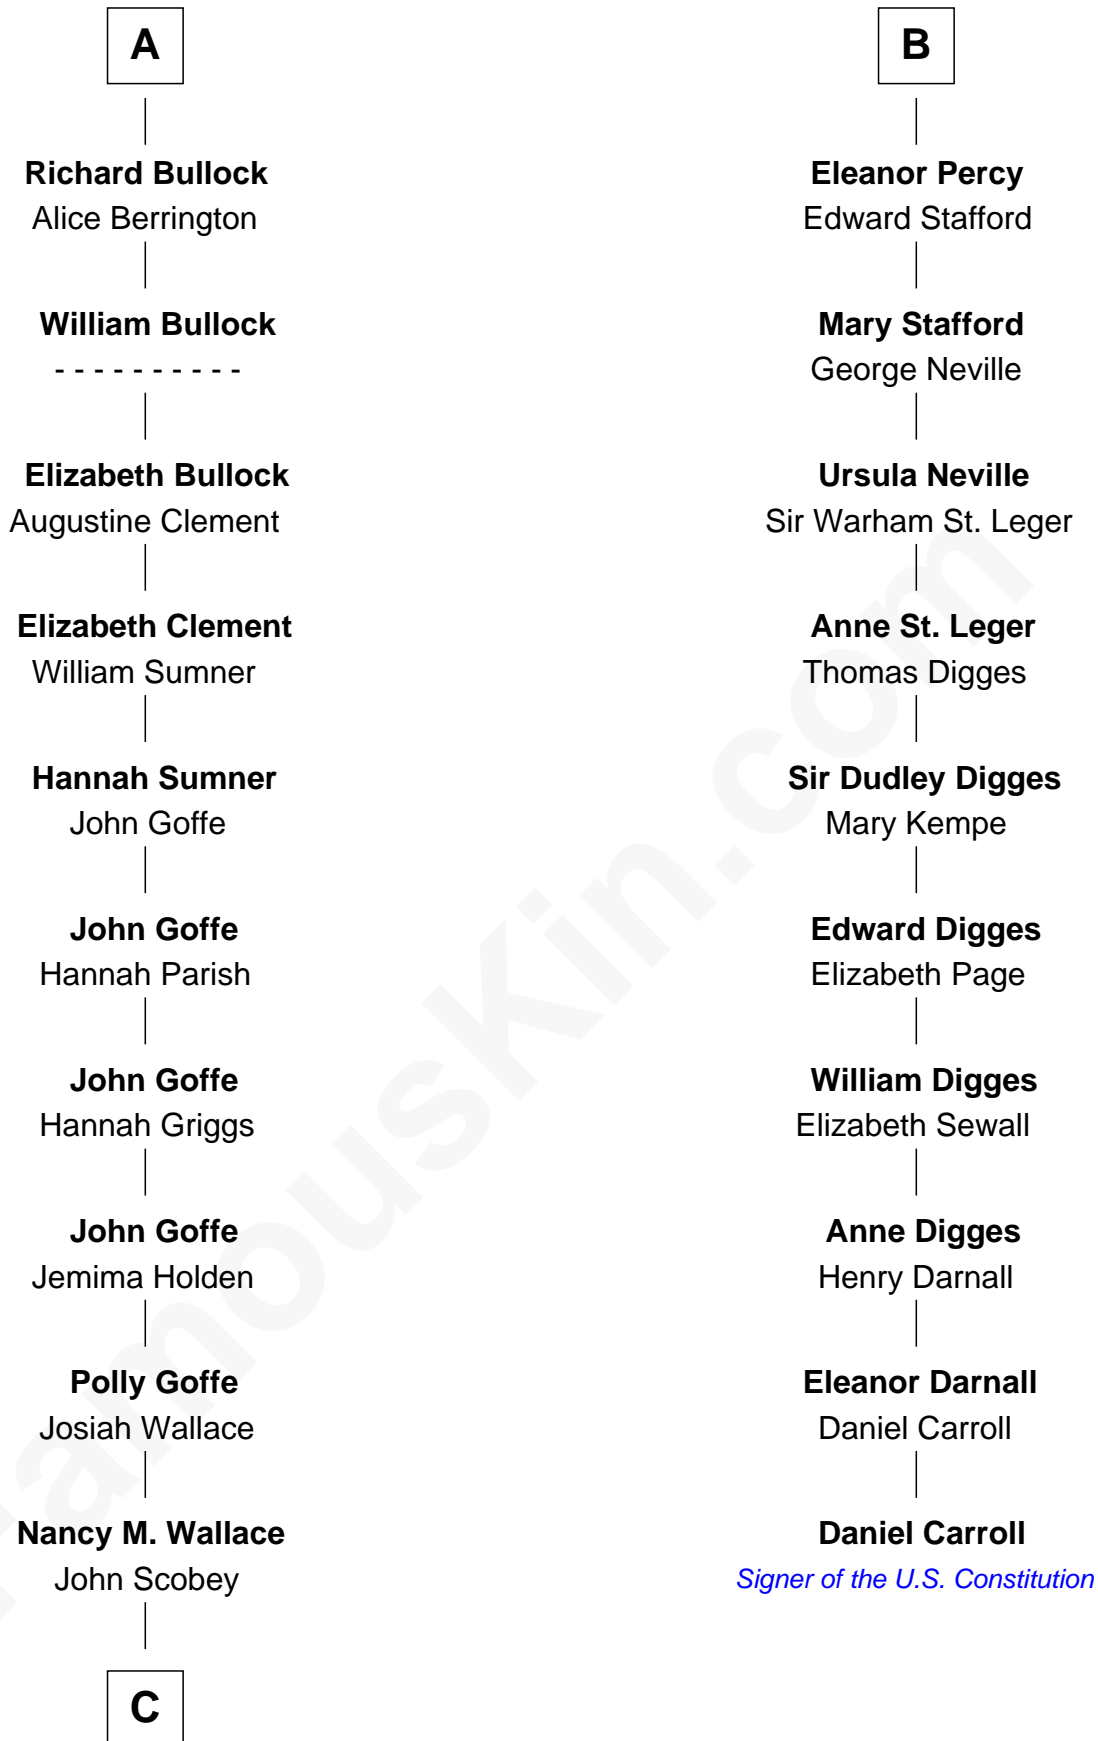

FamousKin.com

Relationship Chart of

Lou (Henry) Hoover

First Lady of President Herbert Hoover

16th cousin 3 times removed of

Daniel Carroll

Signer of the U.S. Constitution

Bartholomew de Badlesmere

Margaret de Clare

C

Philomelia Sophia Scobey

Phineas Weed

Florence Ida Weed

Charles Delano Henry

Lou (Henry) Hoover

First Lady of Herbert Hoover

FamousKin.com