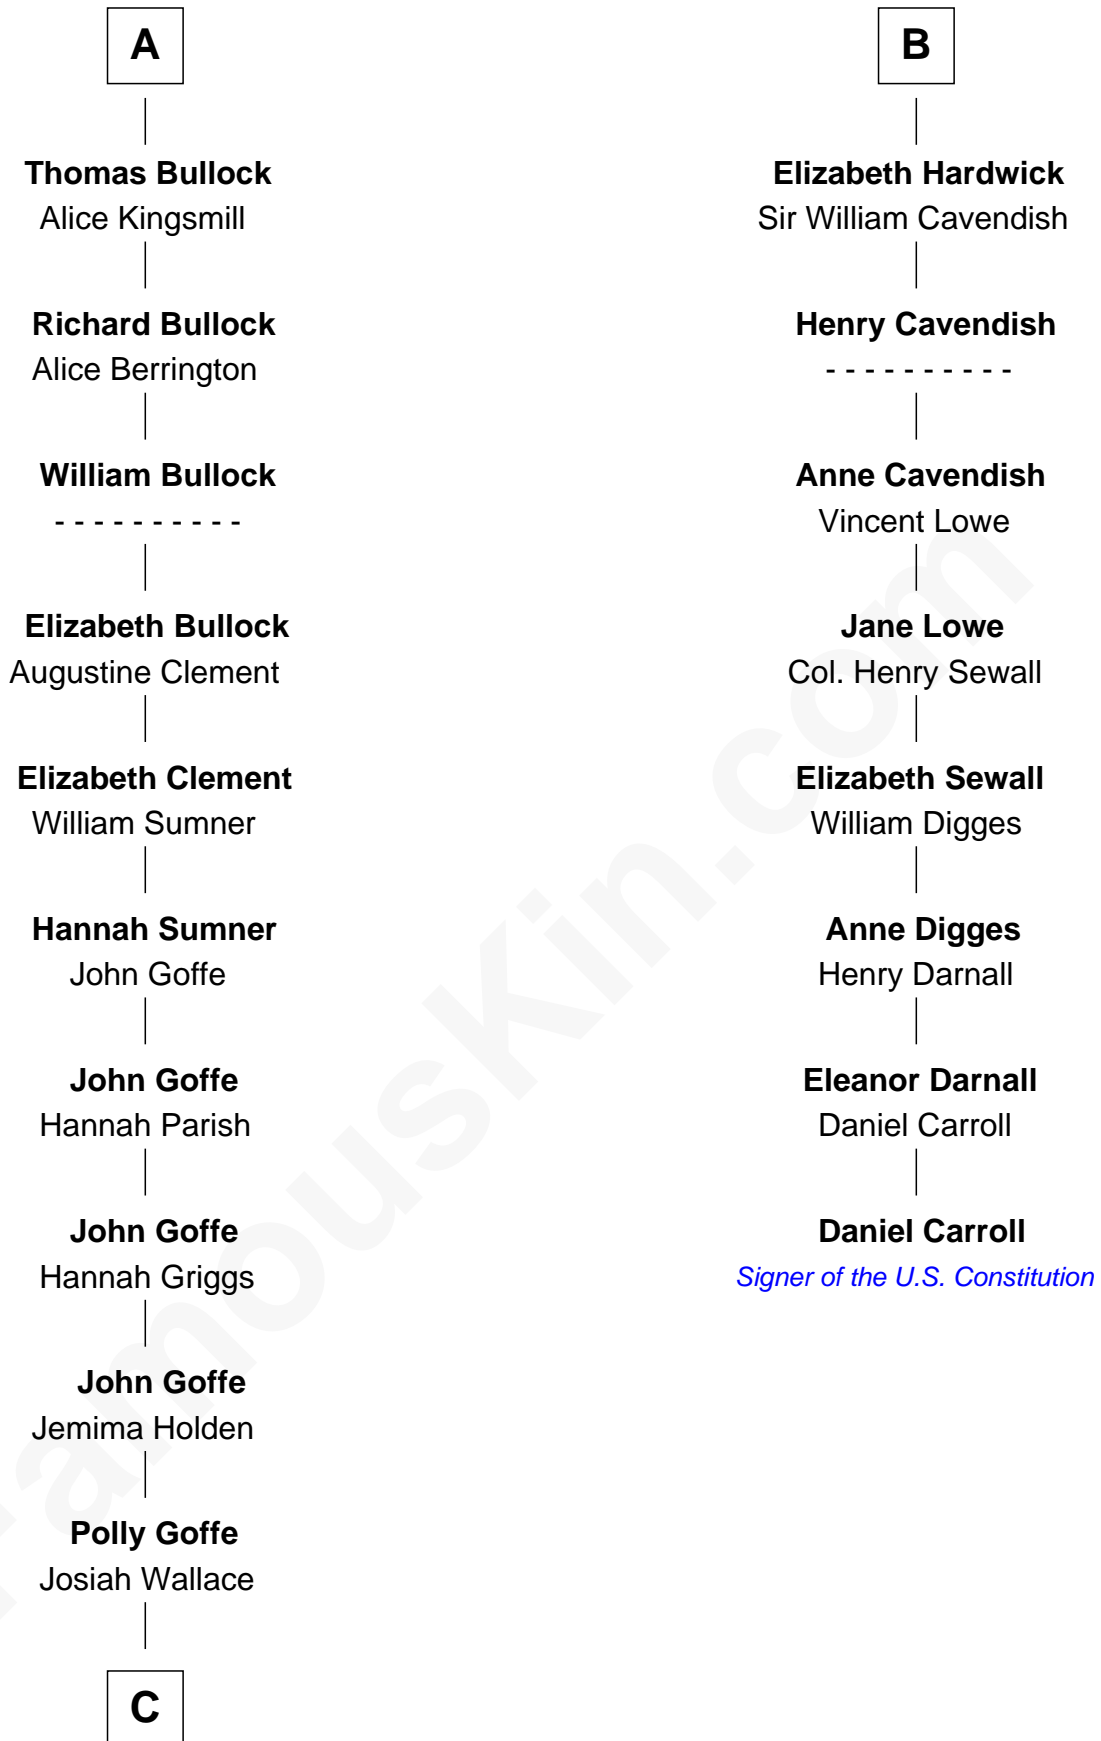

## Relationship Chart of

### Lou (Henry) Hoover

*First Lady of President Herbert Hoover*

14th cousin 6 times removed of

**Daniel Carroll**

*Signer of the U.S. Constitution*

**C**

—  
**Nancy M. Wallace**

John Scobey

—  
**Philomelia Sophia Scobey**

Phineas Weed

—  
**Florence Ida Weed**

Charles Delano Henry

—  
**Lou (Henry) Hoover**

*First Lady of Herbert Hoover*

FamousKin.com