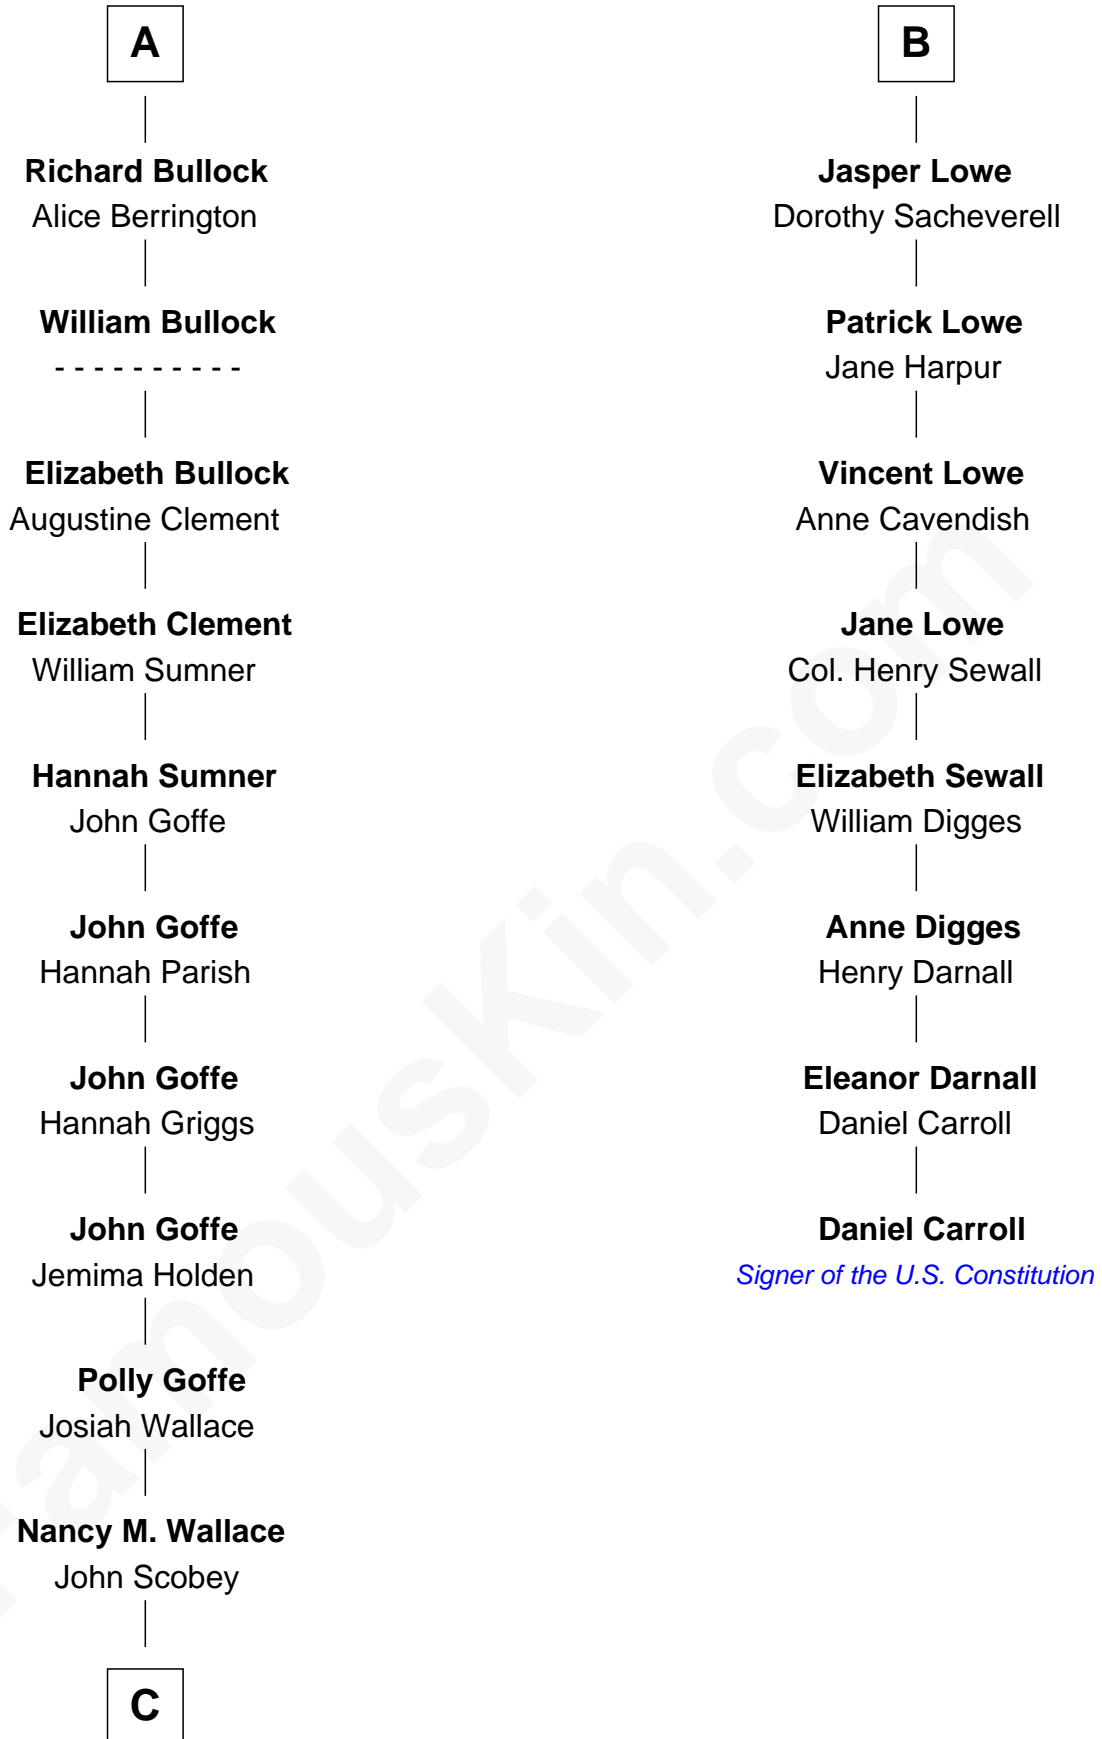

FamousKin.com

Relationship Chart of

Lou (Henry) Hoover

First Lady of President Herbert Hoover

14th cousin 5 times removed of

Daniel Carroll

Signer of the U.S. Constitution

Sir John Howard

Alice de Bois

Sir Robert Howard

Margaret de Scales

Sir John Howard

Margaret de Plaiz

Sir John Howard

Joan Walton

Elizabeth Howard

Sir John de Vere

Joan de Vere

Sir William Norreys

Margaret Norreys

Gilbert Bullock

Thomas Bullock

Alice Kingsmill

A

Thomas Cokayne

Agnes Barlow

Sir Thomas Cokayne

Barbara FitzHerbert

Jane Cokayne

Vincent Lowe

B

C