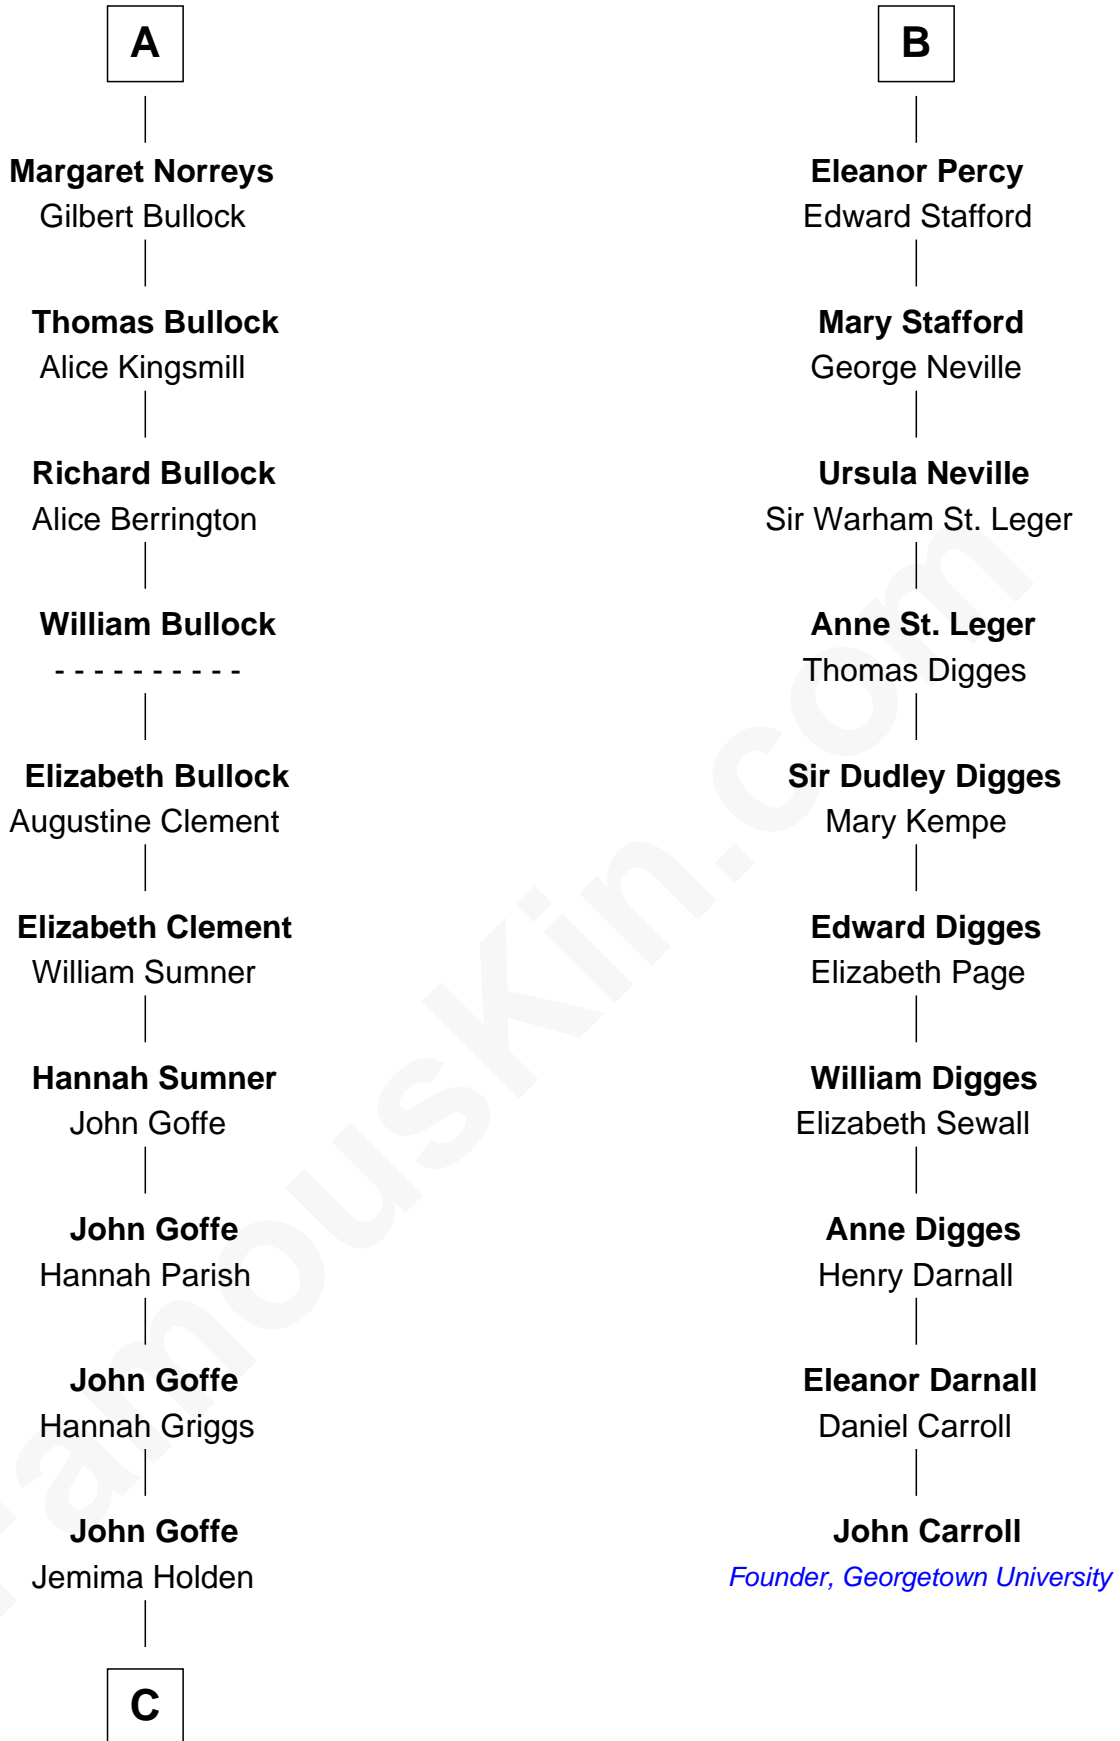

FamousKin.com

Relationship Chart of

Lou (Henry) Hoover

First Lady of President Herbert Hoover

16th cousin 5 times removed of

John Carroll

Founder of Georgetown University

C

Polly Goffe
Josiah Wallace

Nancy M. Wallace
John Scobey

Philomelia Sophia Scobey
Phineas Weed

Florence Ida Weed
Charles Delano Henry

Lou (Henry) Hoover
First Lady of Herbert Hoover