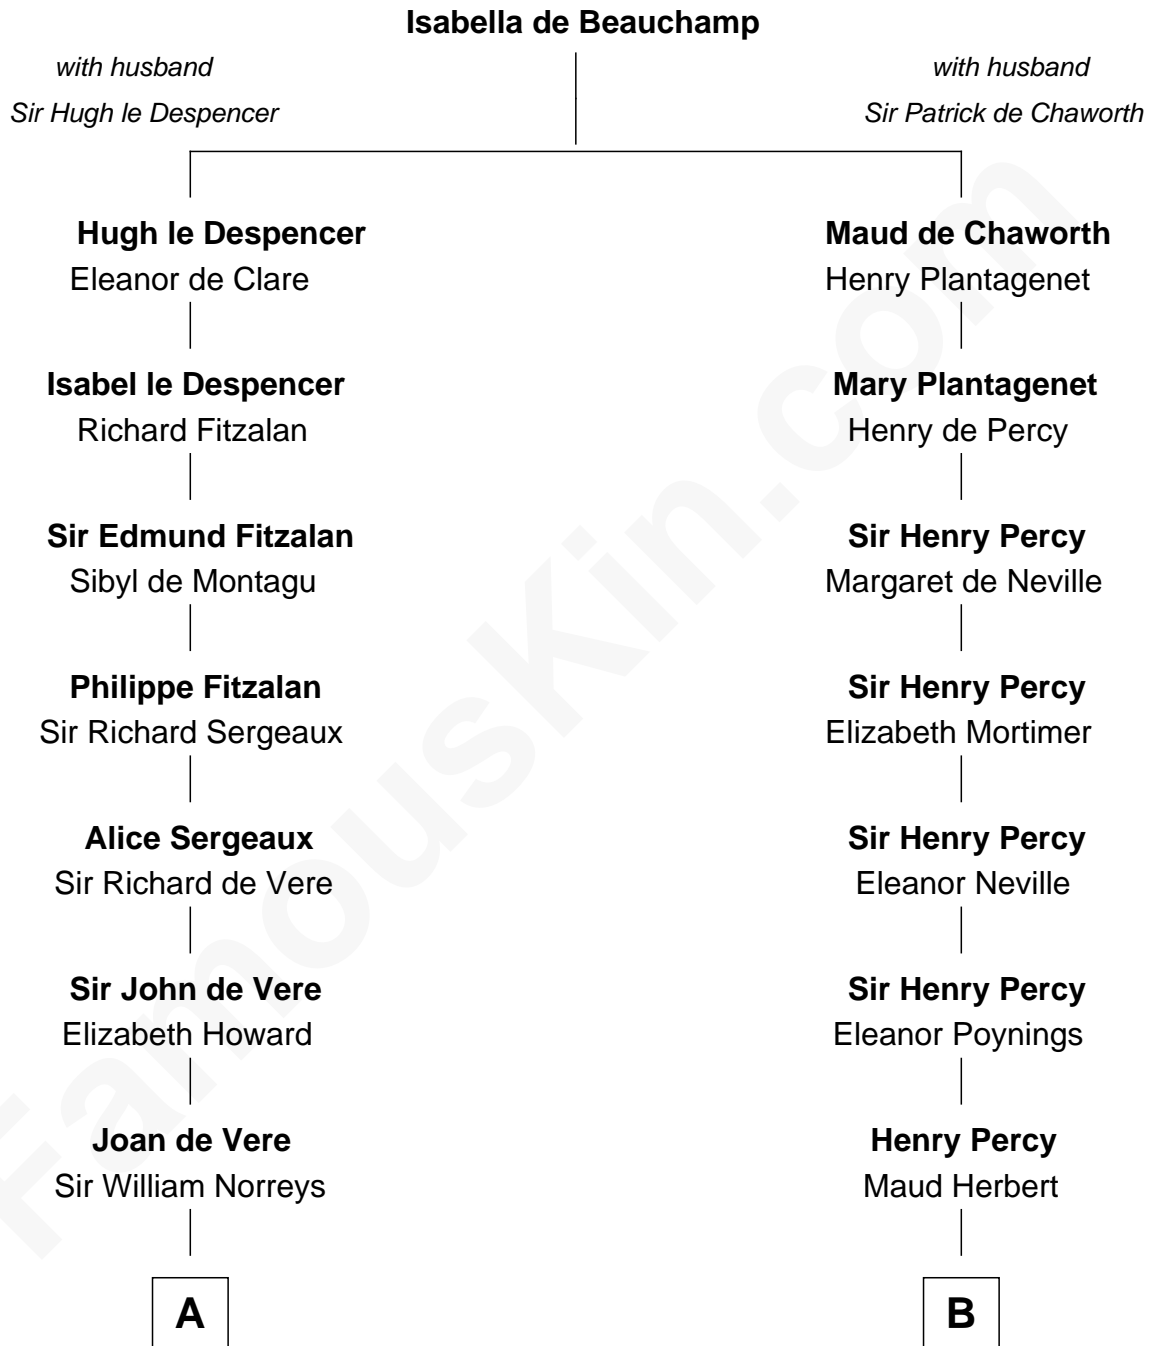

FamousKin.com

Relationship Chart of

Lou (Henry) Hoover

First Lady of President Herbert Hoover

16th cousin 5 times removed of

John Carroll

Founder of Georgetown University

C

Polly Goffe
Josiah Wallace

Nancy M. Wallace
John Scobey

Philomelia Sophia Scobey
Phineas Weed

Florence Ida Weed
Charles Delano Henry

Lou (Henry) Hoover
First Lady of Herbert Hoover