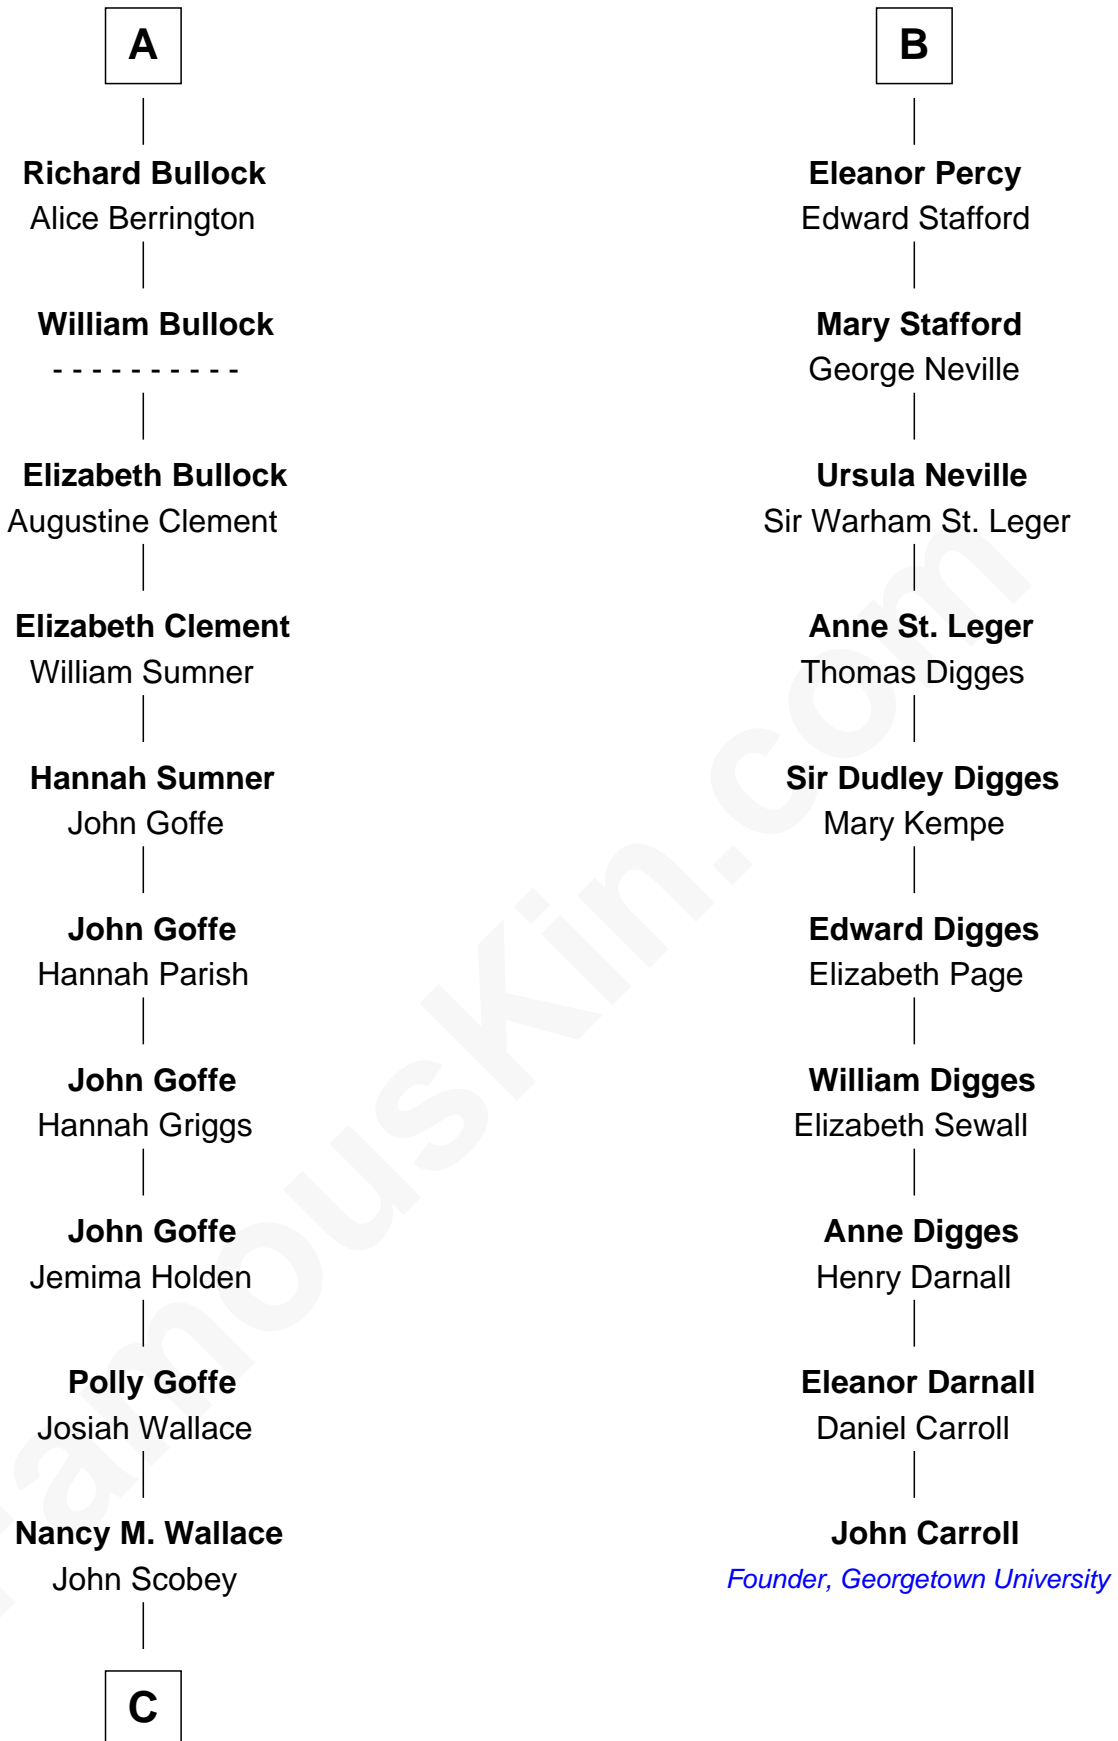

FamousKin.com

Relationship Chart of

Lou (Henry) Hoover

First Lady of President Herbert Hoover

16th cousin 3 times removed of

John Carroll

Founder of Georgetown University

C

Philomelia Sophia Scobey

Phineas Weed

Florence Ida Weed

Charles Delano Henry

Lou (Henry) Hoover

First Lady of Herbert Hoover

FamousKin.com