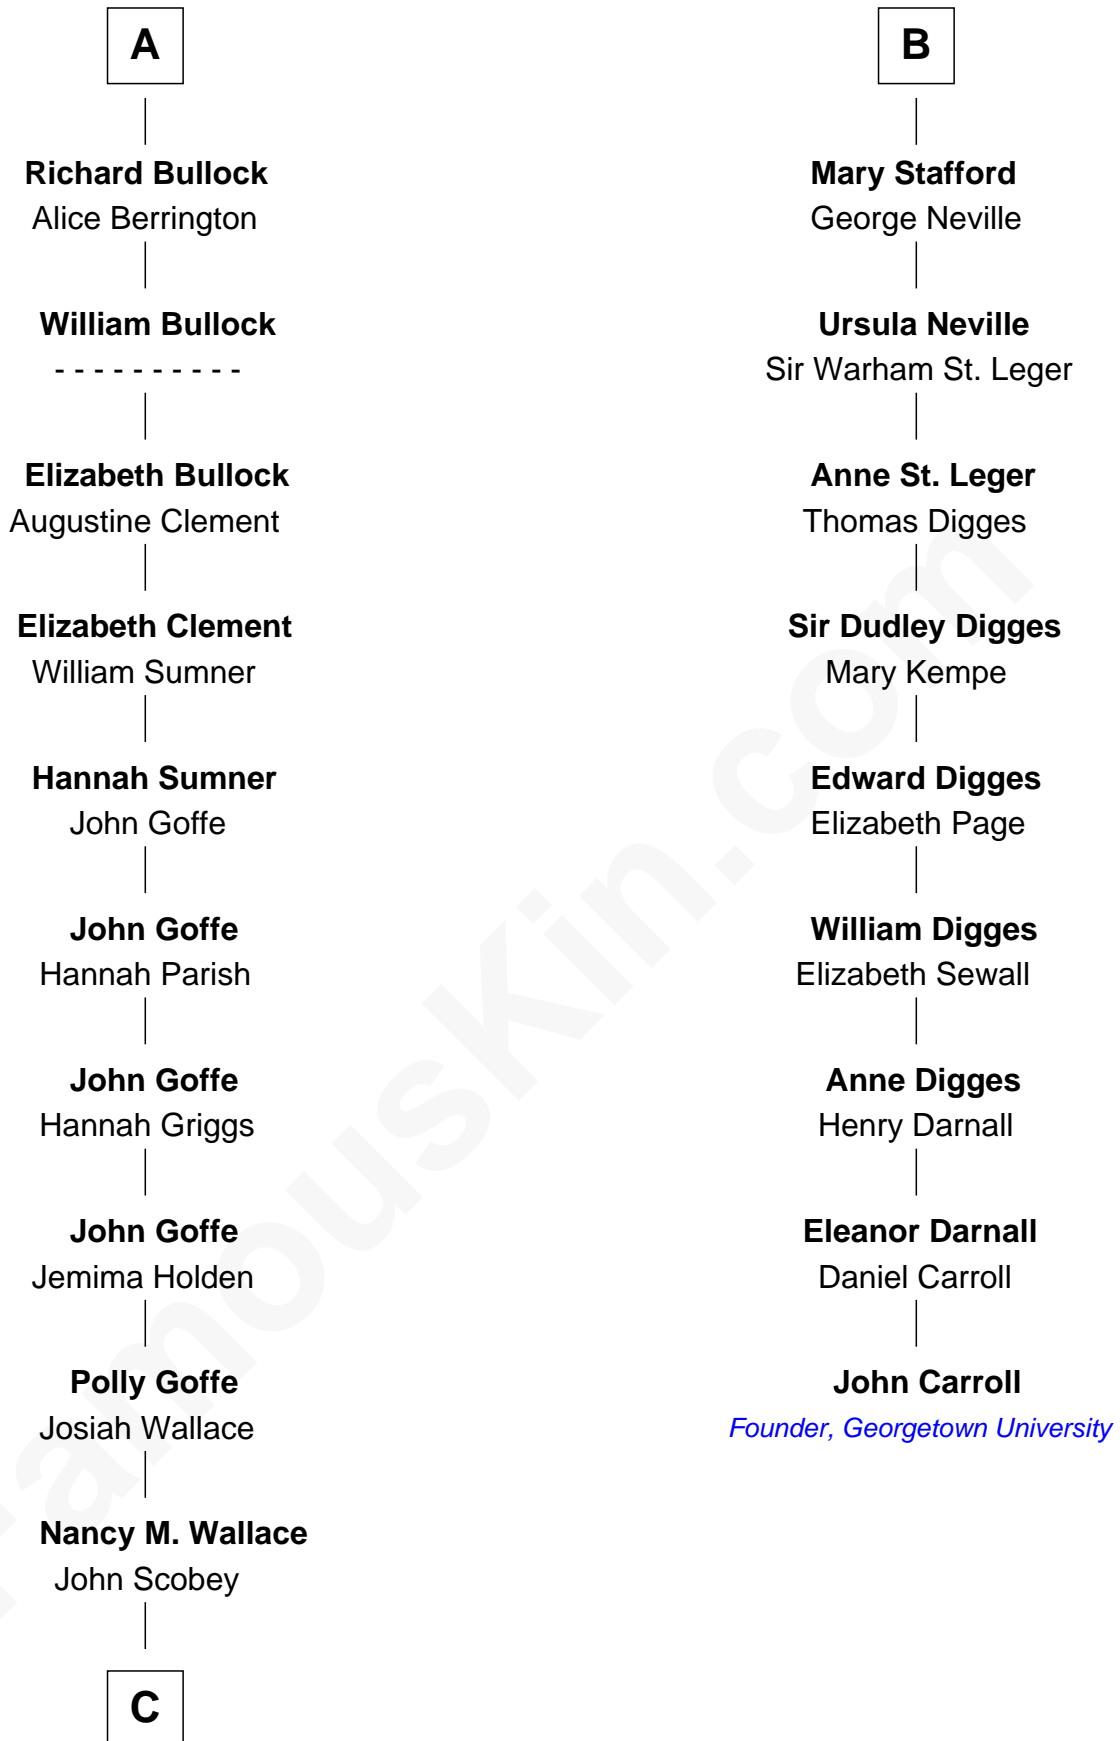

FamousKin.com

Relationship Chart of

Lou (Henry) Hoover

First Lady of President Herbert Hoover

15th cousin 4 times removed of

John Carroll

Founder of Georgetown University

William de Montagu
Katherine de Grandison

Sibyl de Montagu
Sir Edmund Fitzalan

Philippe Fitzalan
Sir Richard Sergeaux

Alice Sergeaux
Sir Richard de Vere

Sir John de Vere
Elizabeth Howard

Joan de Vere
Sir William Norreys

Margaret Norreys
Gilbert Bullock

Thomas Bullock
Alice Kingsmill

A

Philippa de Montagu
Sir Roger de Mortimer

Edmund Mortimer
Philippa Plantagenet

Elizabeth Mortimer
Sir Henry Percy

Sir Henry Percy
Eleanor Neville

Sir Henry Percy
Eleanor Poynings

Henry Percy
Maud Herbert

Eleanor Percy
Edward Stafford

B

C

Philomelia Sophia Scobey

Phineas Weed

Florence Ida Weed

Charles Delano Henry