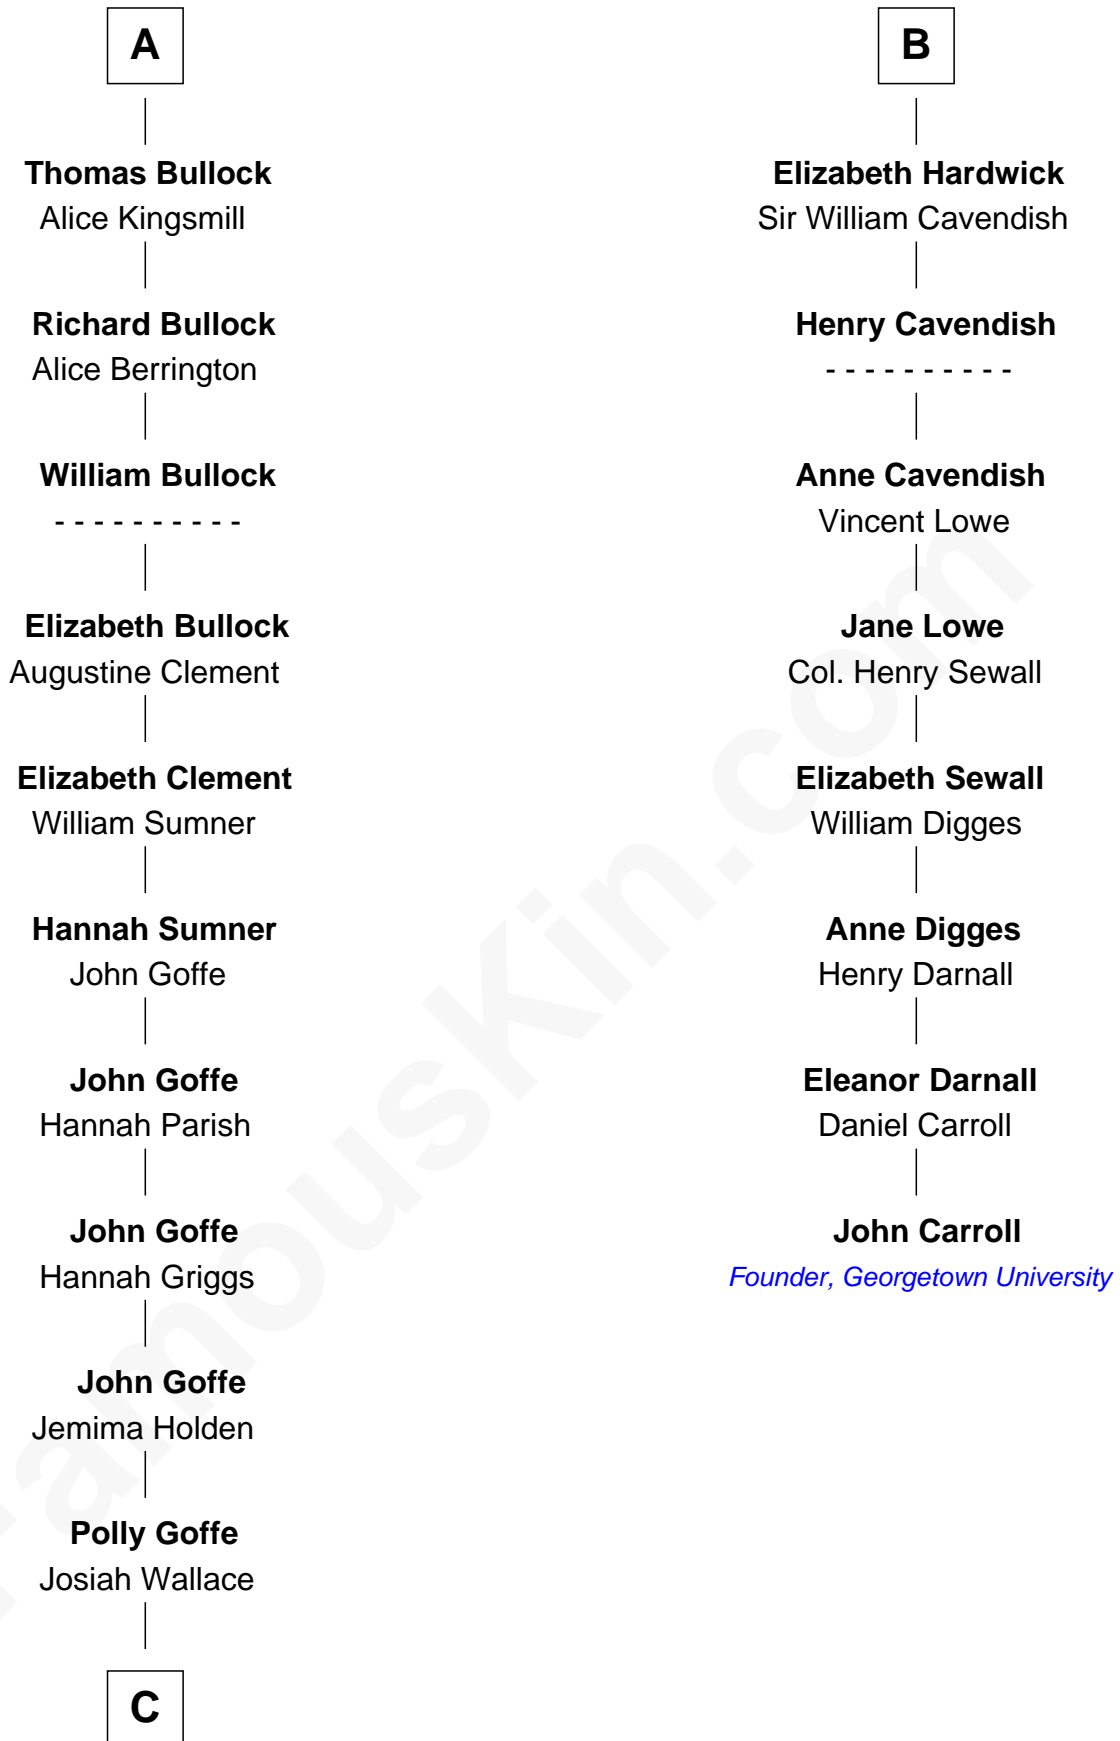

## Relationship Chart of

### Lou (Henry) Hoover

*First Lady of President Herbert Hoover*

14th cousin 6 times removed of

### John Carroll

*Founder of Georgetown University*

**C**

—  
**Nancy M. Wallace**

John Scobey

—  
**Philomelia Sophia Scobey**

Phineas Weed

—  
**Florence Ida Weed**

Charles Delano Henry

—  
**Lou (Henry) Hoover**

*First Lady of Herbert Hoover*

FamousKin.com