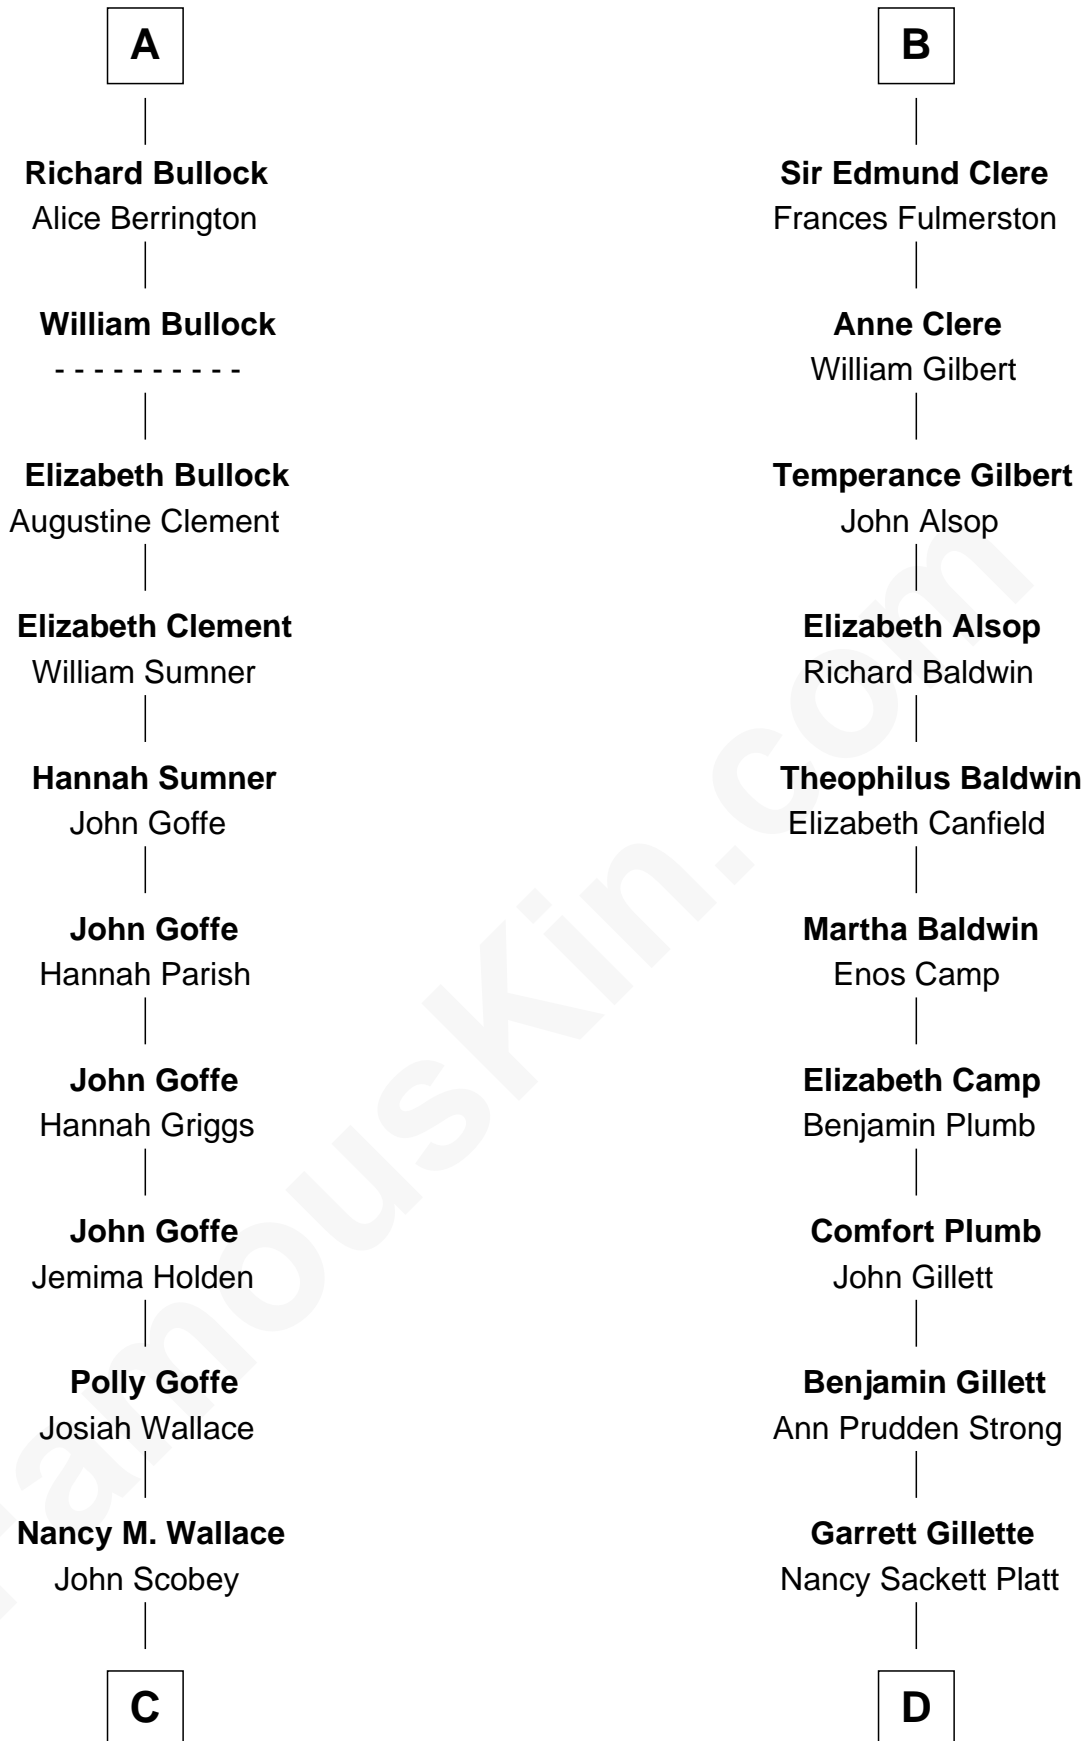

FamousKin.com

Relationship Chart of

Lou (Henry) Hoover

First Lady of President Herbert Hoover

19th cousin 2 times removed of

Treat Williams
TV & Movie Actor

C

Philomelia Sophia Scobey

Phineas Weed

Florence Ida Weed

Charles Delano Henry

Lou (Henry) Hoover

First Lady of Herbert Hoover

D

Rufus M. Gillette

Abigail Payne

Mary Abigail Gillette

George Willey Andrew

Treat Payne Andrew

Eleanor Barnum

Marian Andrew

Richard Norman Williams

Treat Williams

TV & Movie Actor