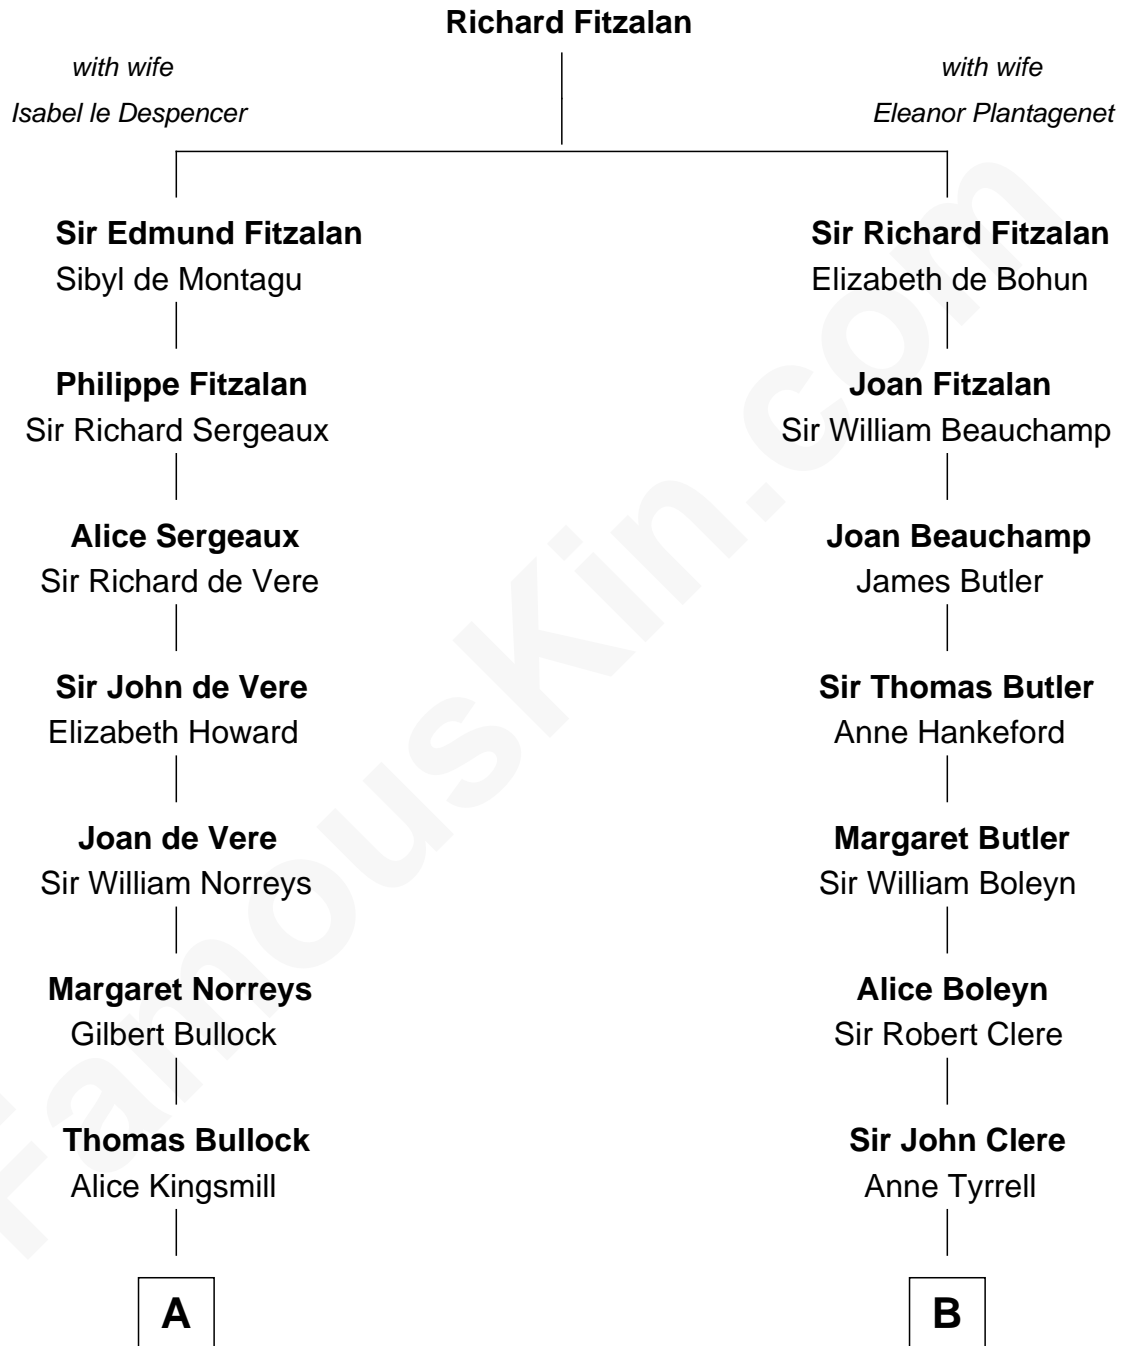

FamousKin.com

Relationship Chart of

Lou (Henry) Hoover

First Lady of President Herbert Hoover

19th cousin 2 times removed of

Treat Williams
TV & Movie Actor

C

Philomelia Sophia Scobey

Phineas Weed

Florence Ida Weed

Charles Delano Henry

Lou (Henry) Hoover

First Lady of Herbert Hoover

D

Rufus M. Gillette

Abigail Payne