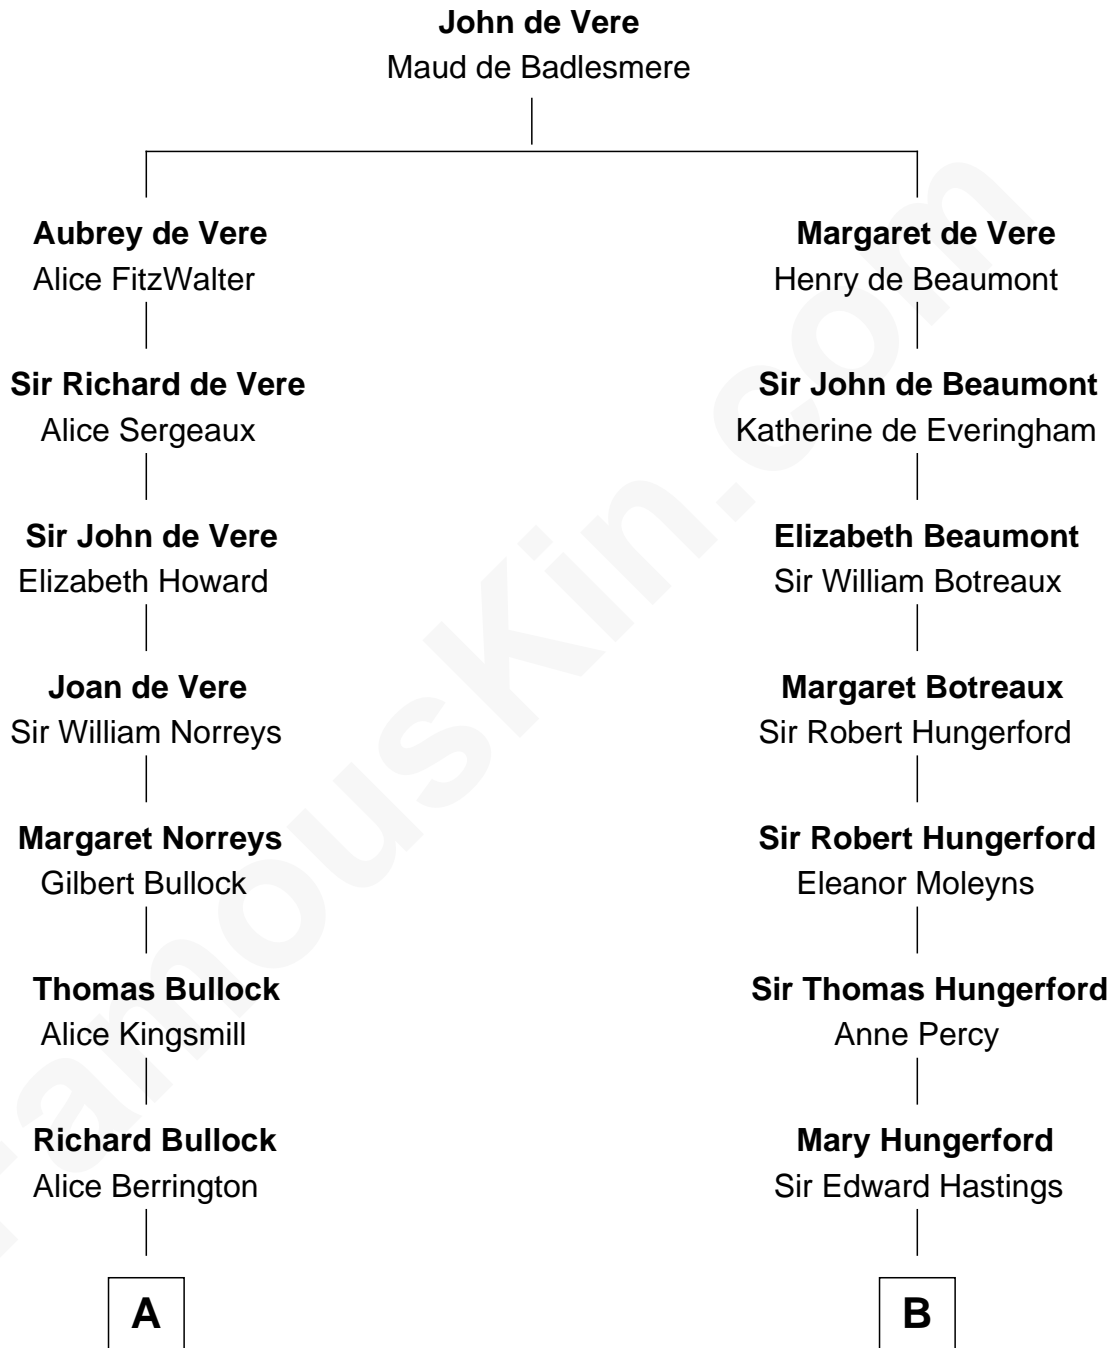

FamousKin.com Relationship Chart of

Lou (Henry) Hoover

First Lady of President Herbert Hoover

18th cousin of

Lewis Carroll

Author of Alice in Wonderland

C

Florence Ida Weed
Charles Delano Henry

Lou (Henry) Hoover
First Lady of Herbert Hoover

D

Frances Jane Lutwidge
Rev. Charles Dodgson

Lewis Carroll
Author of Alice in Wonderland

FamousKin.com