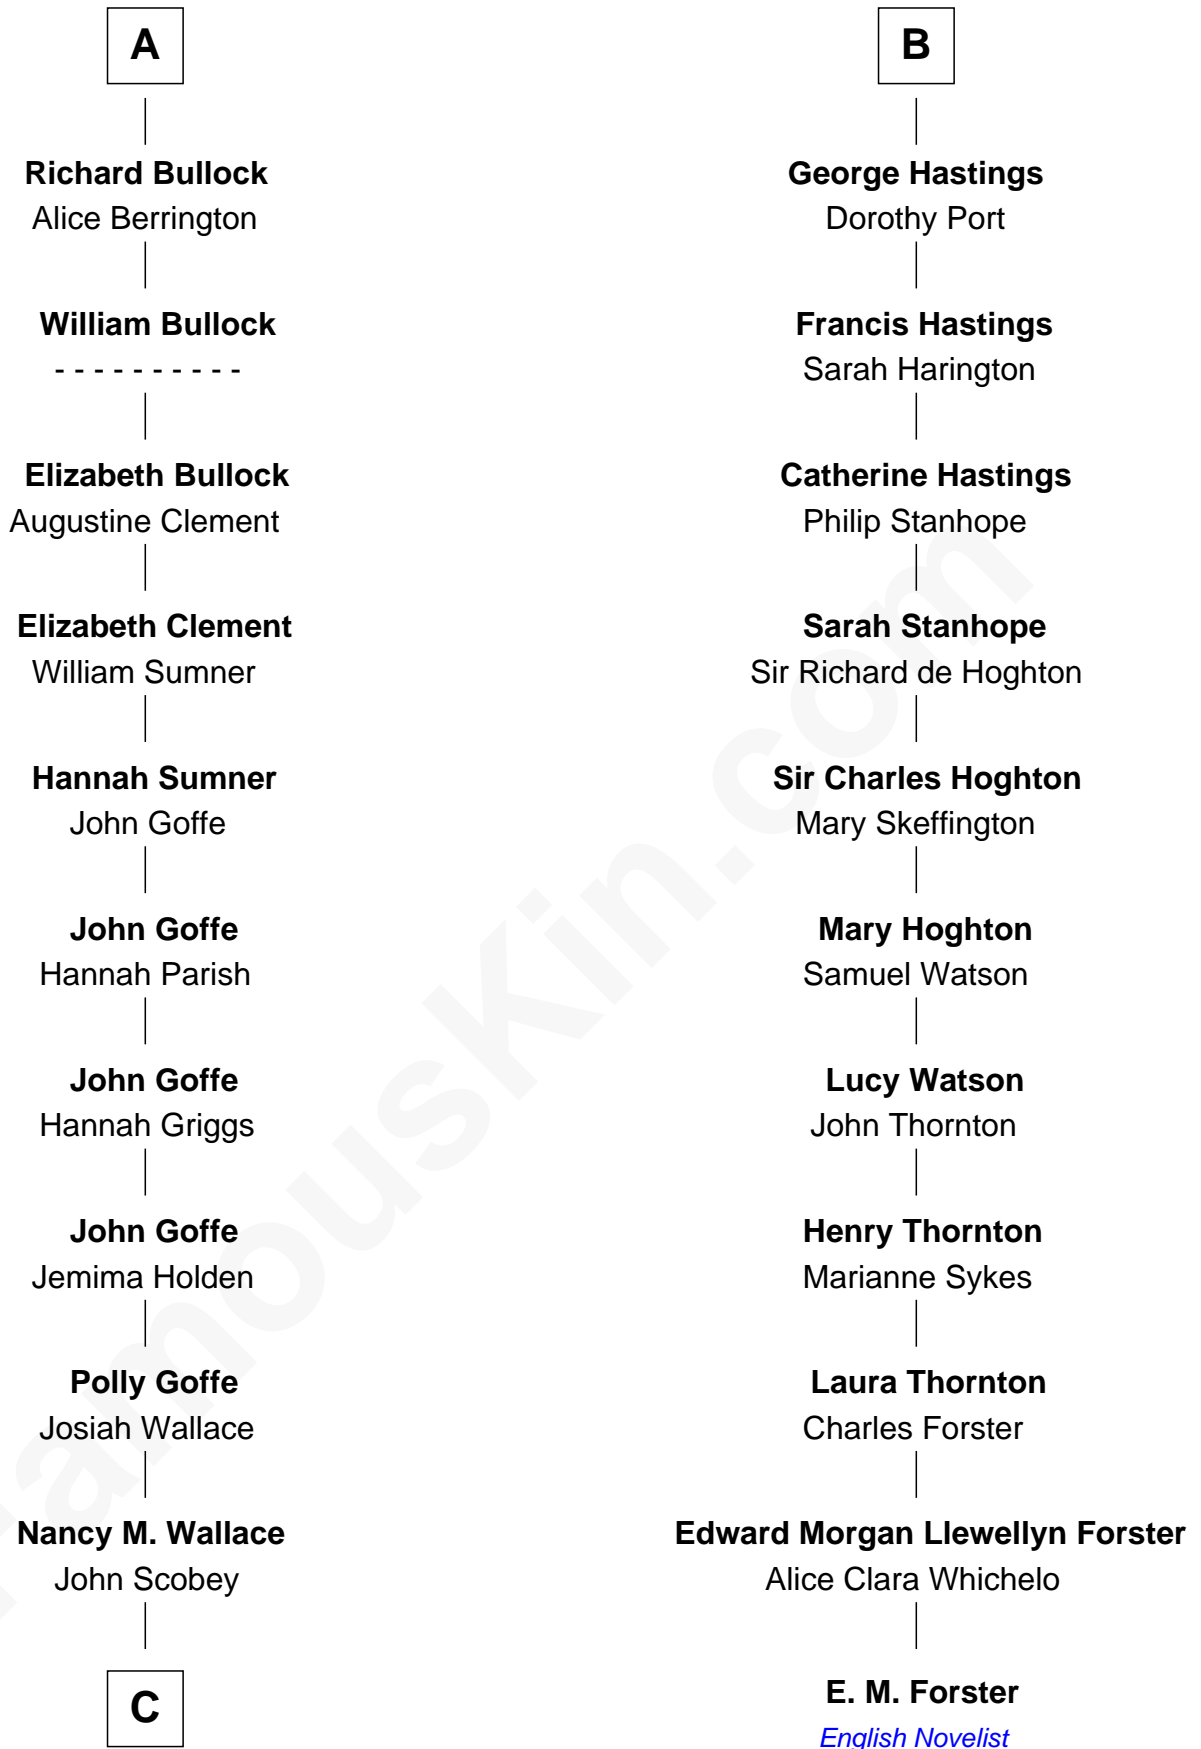

FamousKin.com

Relationship Chart of

Lou (Henry) Hoover

First Lady of President Herbert Hoover

17th cousin 2 times removed of

E. M. Forster
English Novelist

C

—
Philomelia Sophia Scobey

Phineas Weed

—
Florence Ida Weed

Charles Delano Henry

—
Lou (Henry) Hoover

First Lady of Herbert Hoover

FamousKin.com