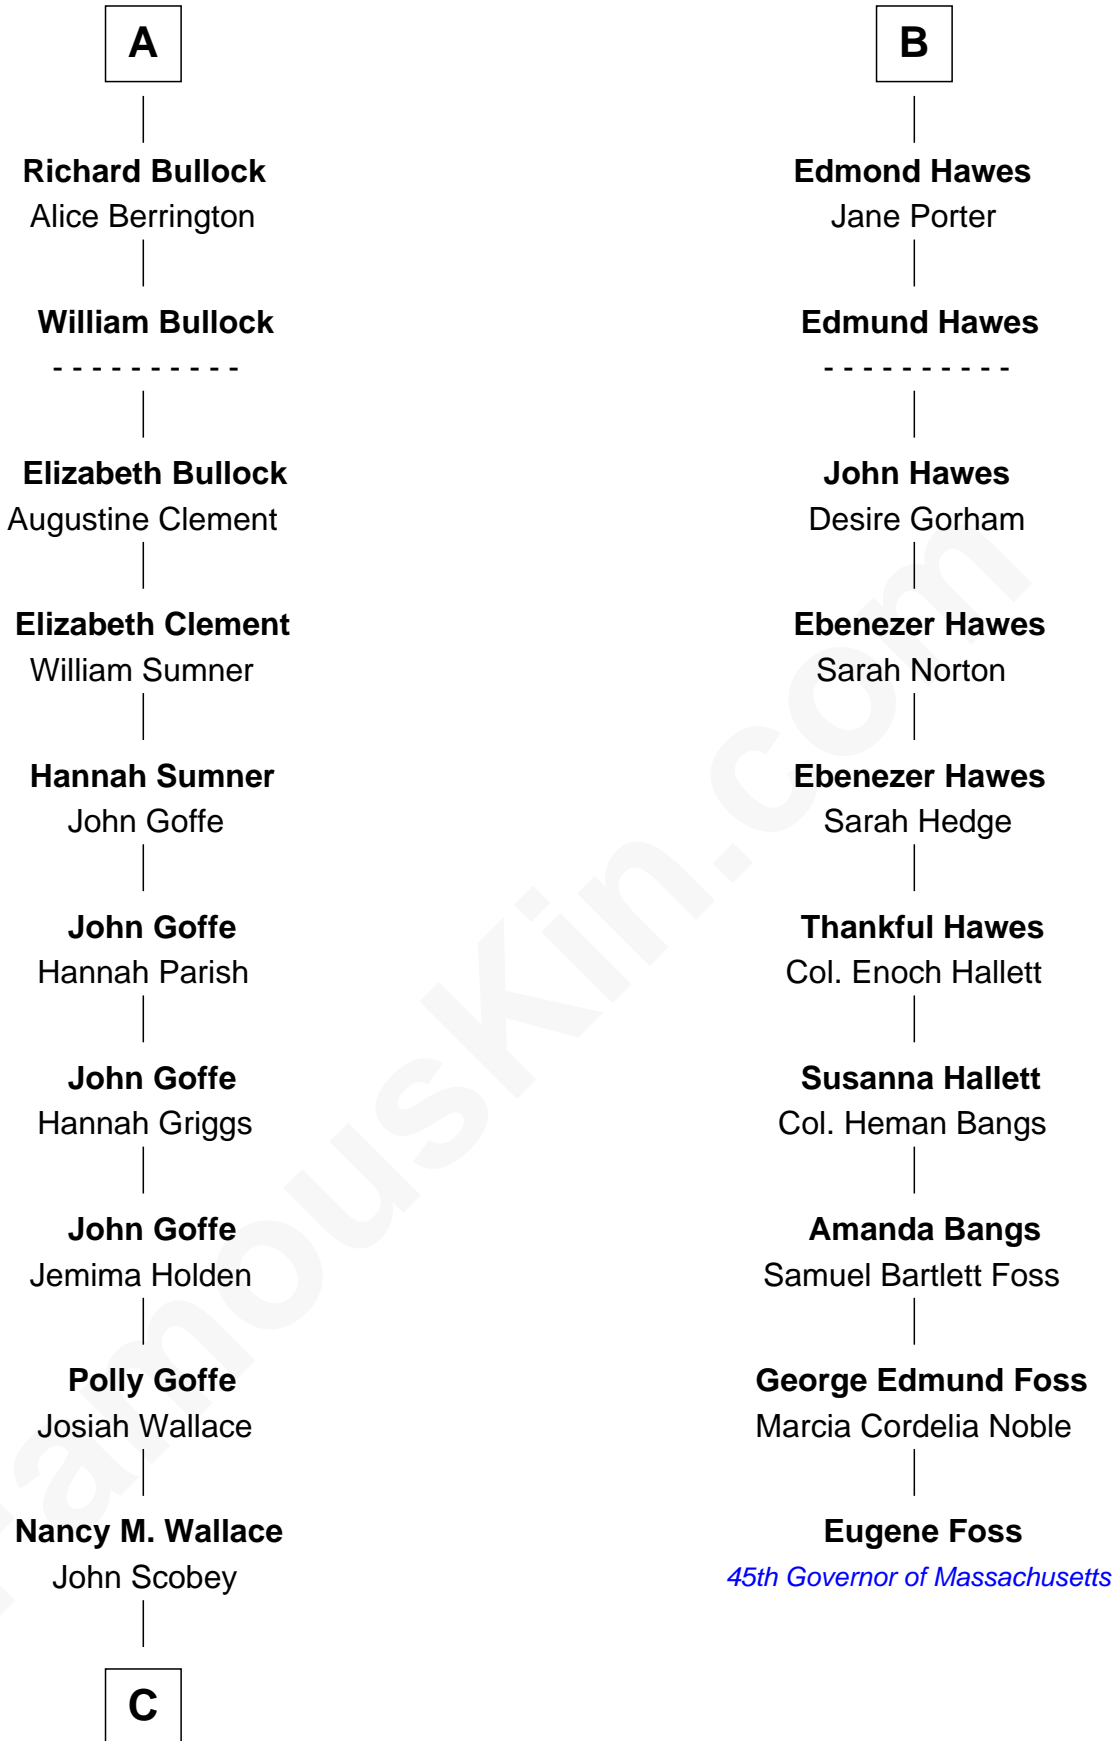

FamousKin.com

Relationship Chart of

Lou (Henry) Hoover

First Lady of President Herbert Hoover

16th cousin 3 times removed of

Eugene Foss

45th Governor of Massachusetts

Sir John Howard

Alice de Bois

Sir Robert Howard

Margaret de Scales

Sir John Howard

Margaret de Plaiz

Sir John Howard

Joan Walton

Elizabeth Howard

Joan Howard

Sir Peter de Brewes

Beatrice Brewes

Sir Hugh Shirley

Sir Ralph Shirley

Joan Basset

Beatrice Shirley

John Brome

Nicholas Brome

Katherine Lampeck

Elizabeth Brome

Thomas Hawes

William Hawes

Ursula Colles

B

C