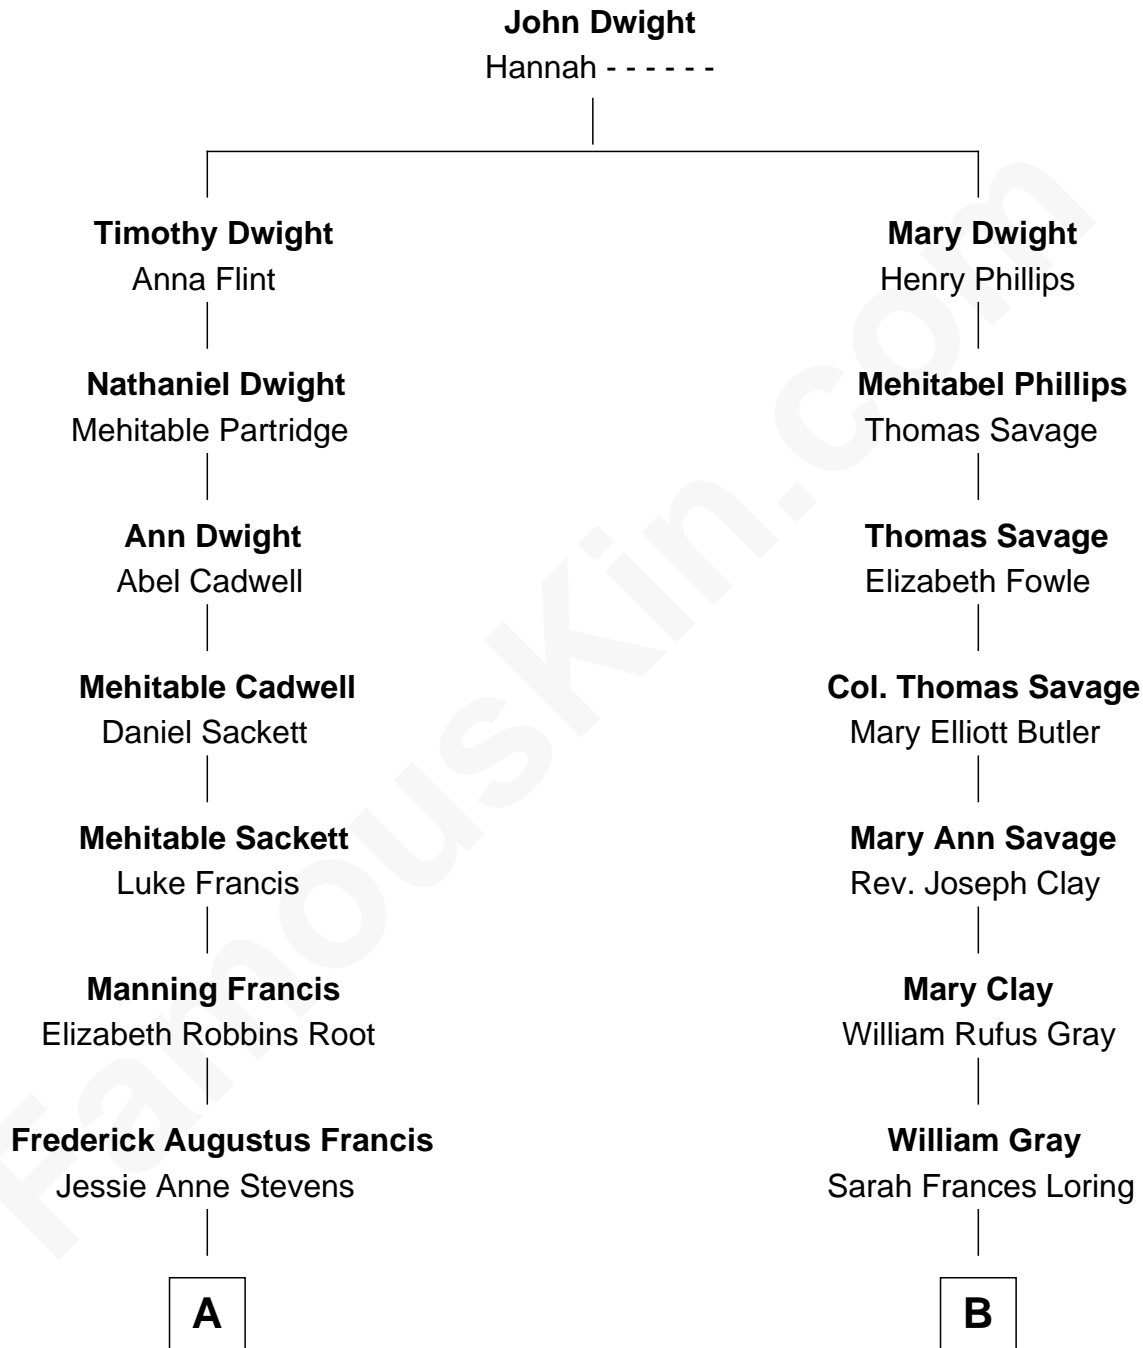

FamousKin.com

Relationship Chart of

Nancy (Davis) Reagan

First Lady of President Ronald Reagan

9th cousin 1 time removed of

Story Musgrave
NASA Astronaut

A

Anne Ayers Francis
John Newell Robbins

Kenneth Seymour Robbins
Edith Prescott Lockett

Nancy (Davis) Reagan
First Lady of Ronald Reagan

B

Edward Gray
Elizabeth Gray Story

Marguerite Gray
John Butler Swann

Marguerite Swann
Percy Musgrave

Story Musgrave
NASA Astronaut