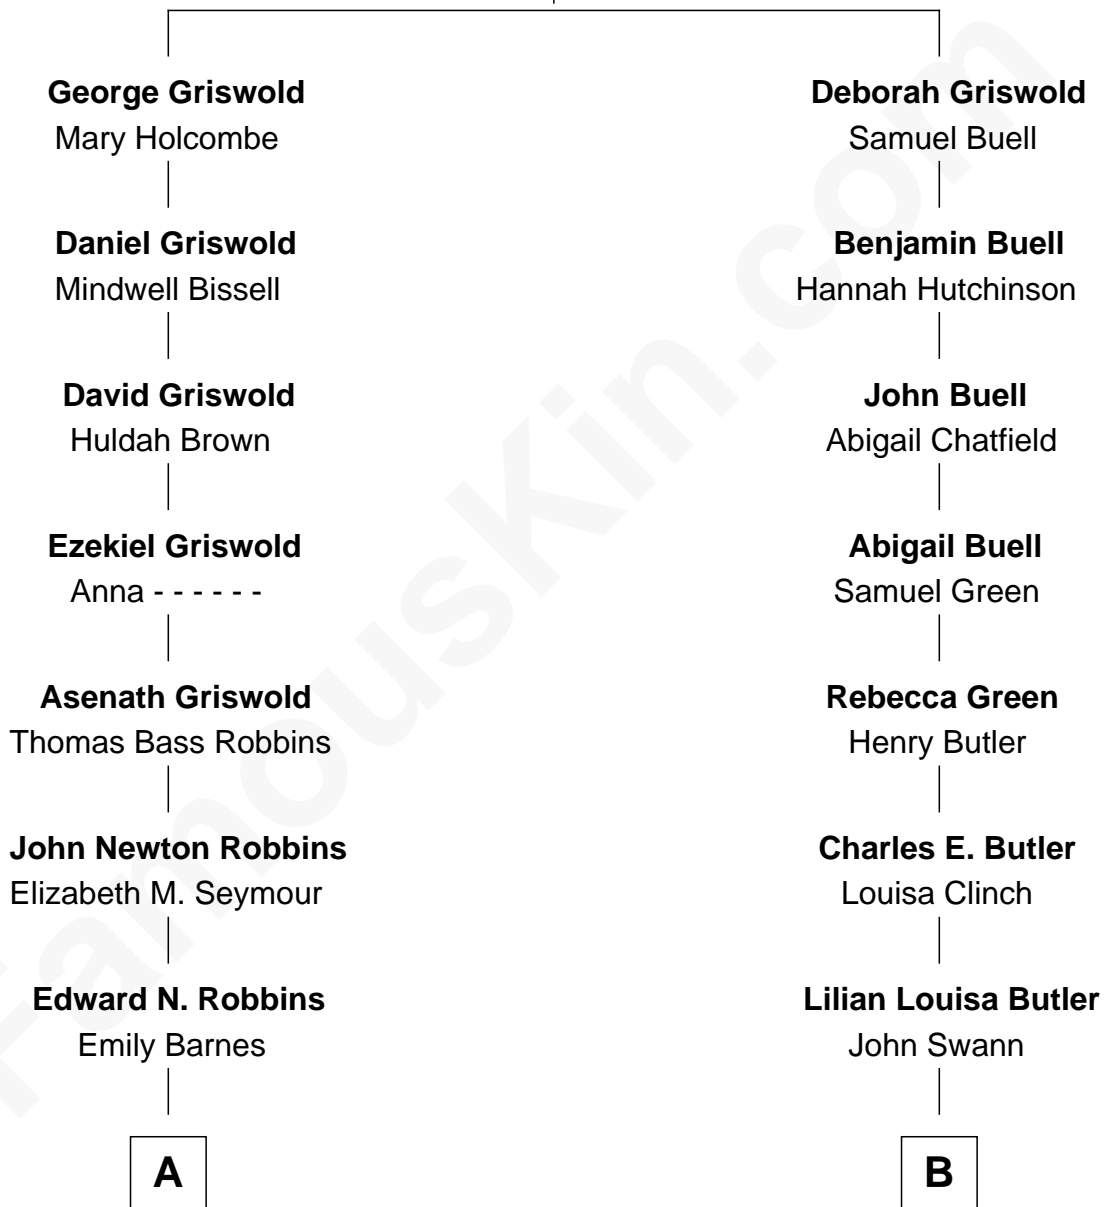

FamousKin.com

Relationship Chart of

Nancy (Davis) Reagan

First Lady of President Ronald Reagan

9th cousin of

Story Musgrave
NASA Astronaut

Edward Griswold
Margaret - - - - -

A

John Newell Robbins

Anne Ayers Francis

Kenneth Seymour Robbins

Edith Prescott Lockett

Nancy (Davis) Reagan

First Lady of Ronald Reagan

B

John Butler Swann

Marguerite Gray

Marguerite Swann

Percy Musgrave

Story Musgrave

NASA Astronaut

FamousKin.com