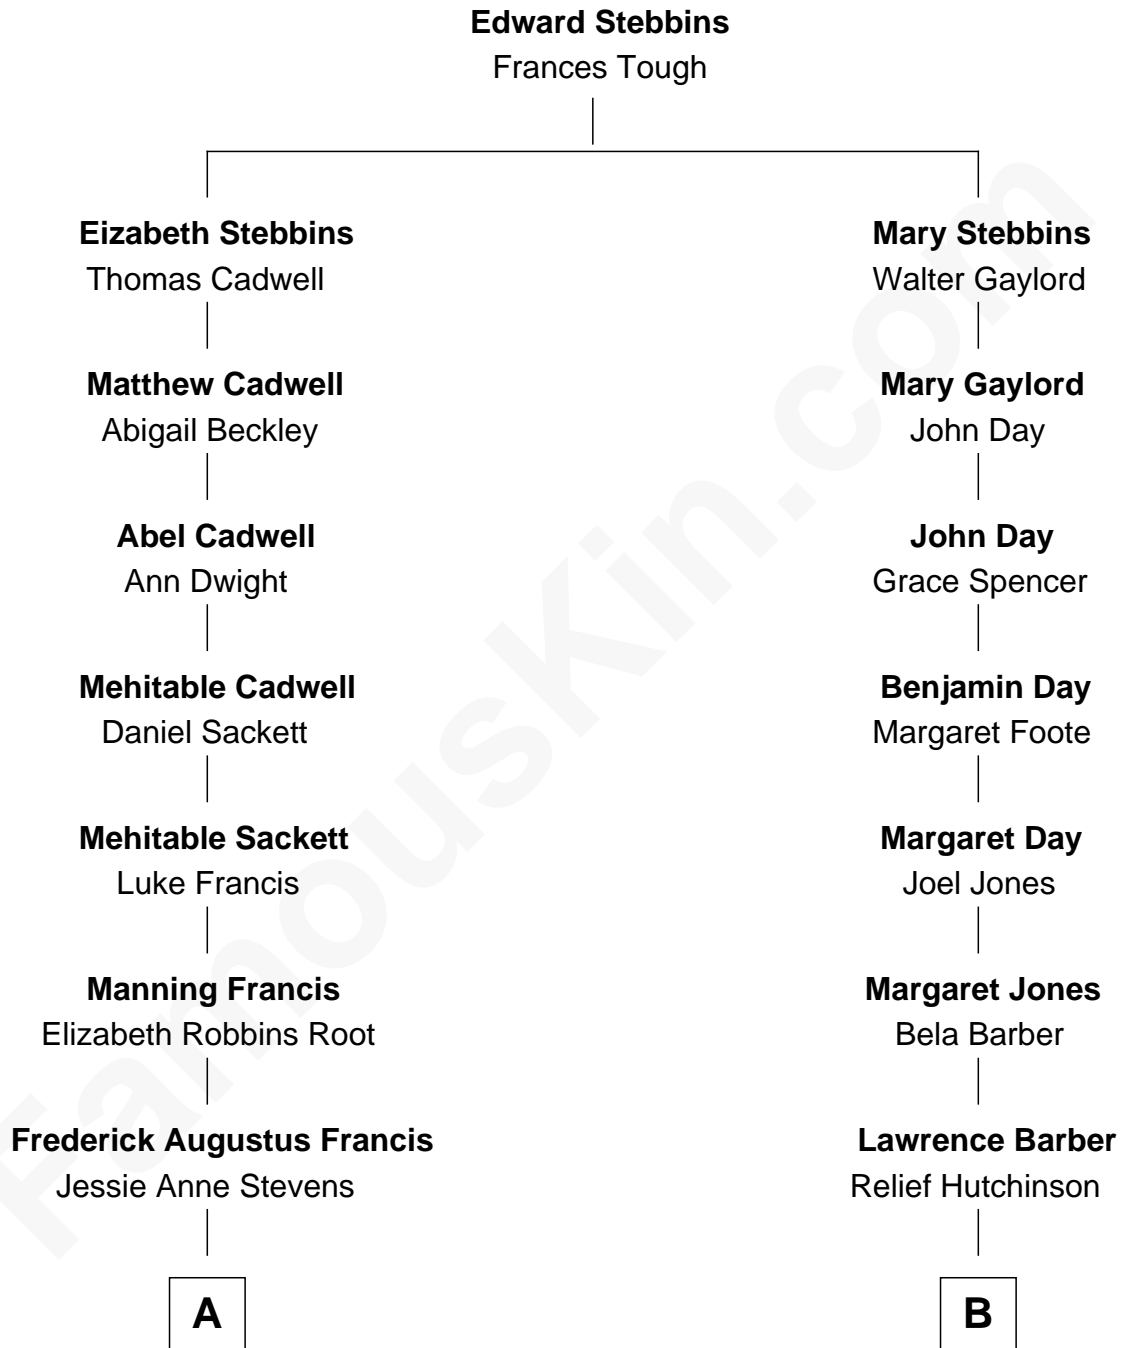

FamousKin.com

Relationship Chart of

Nancy (Davis) Reagan

First Lady of President Ronald Reagan

9th cousin 1 time removed of

Warren Buffett

Chairman & CEO, Berkshire Hathaway

A

Anne Ayers Francis
John Newell Robbins

Kenneth Seymour Robbins
Edith Prescott Lockett

Nancy (Davis) Reagan
First Lady of Ronald Reagan

B

Ford Bela Barber
Susan Ann Watson

Stella Frances Barber
John Ammon Stahl