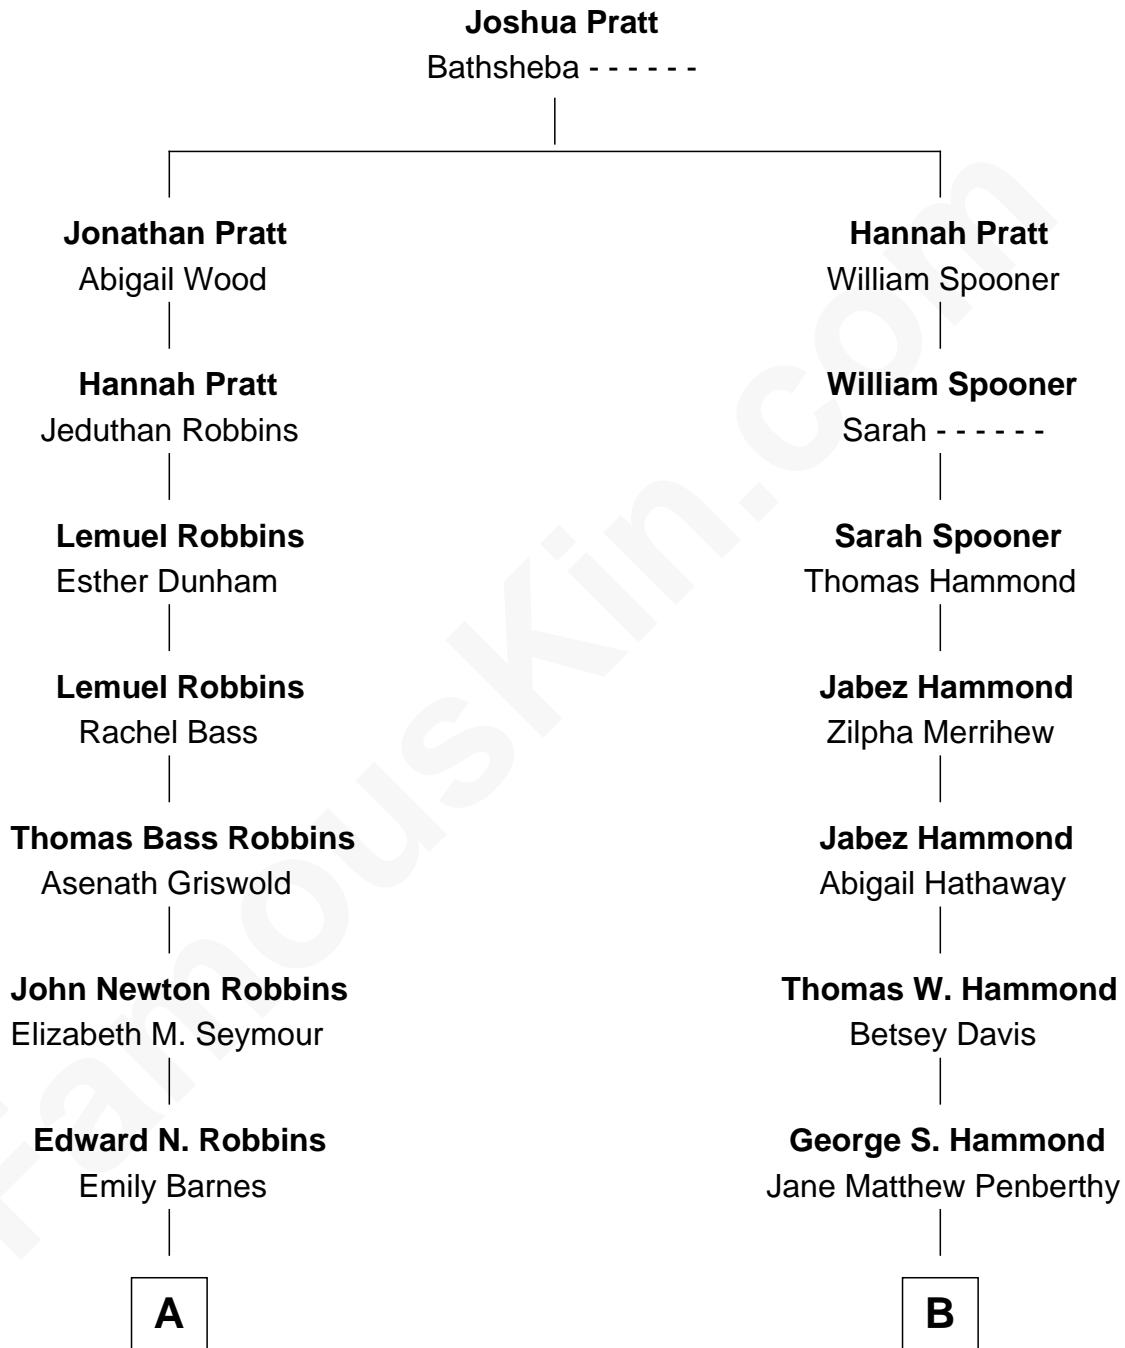

FamousKin.com

Relationship Chart of

Nancy (Davis) Reagan

First Lady of President Ronald Reagan

9th cousin 1 time removed of

Mark Isham

Musician, Film Composer

A

John Newell Robbins

Anne Ayers Francis

Kenneth Seymour Robbins

Edith Prescott Lockett

Nancy (Davis) Reagan

First Lady of Ronald Reagan

B

Walter Ford Hammond