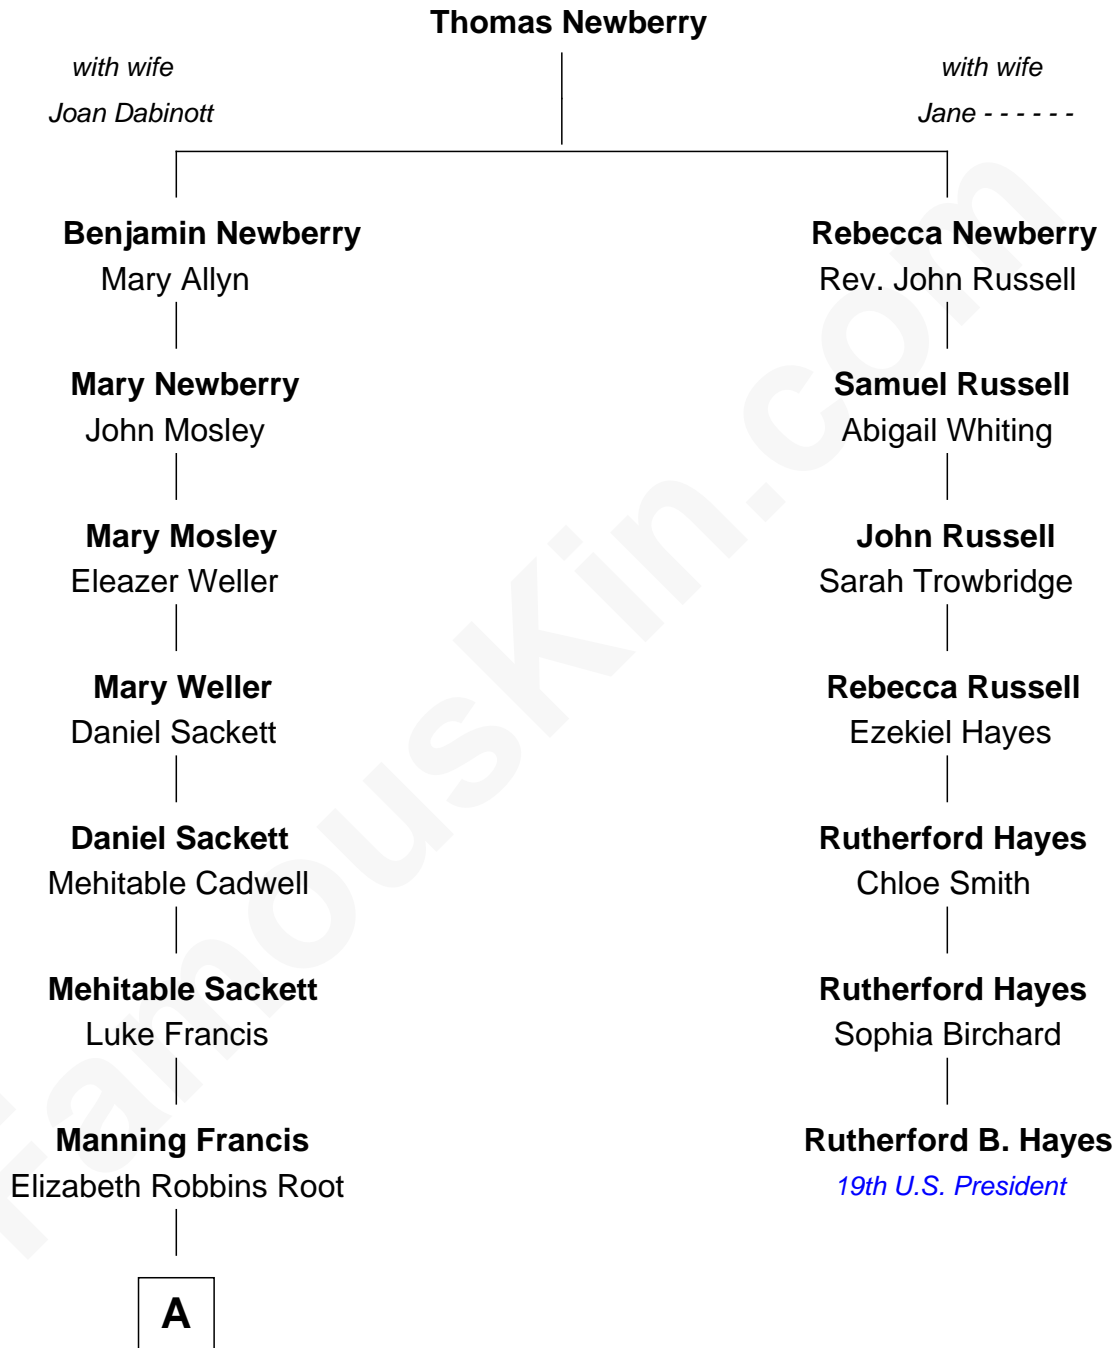

FamousKin.com

Relationship Chart of

Nancy (Davis) Reagan

First Lady of President Ronald Reagan

6th cousin 4 times removed of

Rutherford B. Hayes

19th U.S. President

A

—
Frederick Augustus Francis

Jessie Anne Stevens

—
Anne Ayers Francis

John Newell Robbins

—
Kenneth Seymour Robbins

Edith Prescott Lockett

—
Nancy (Davis) Reagan

First Lady of Ronald Reagan