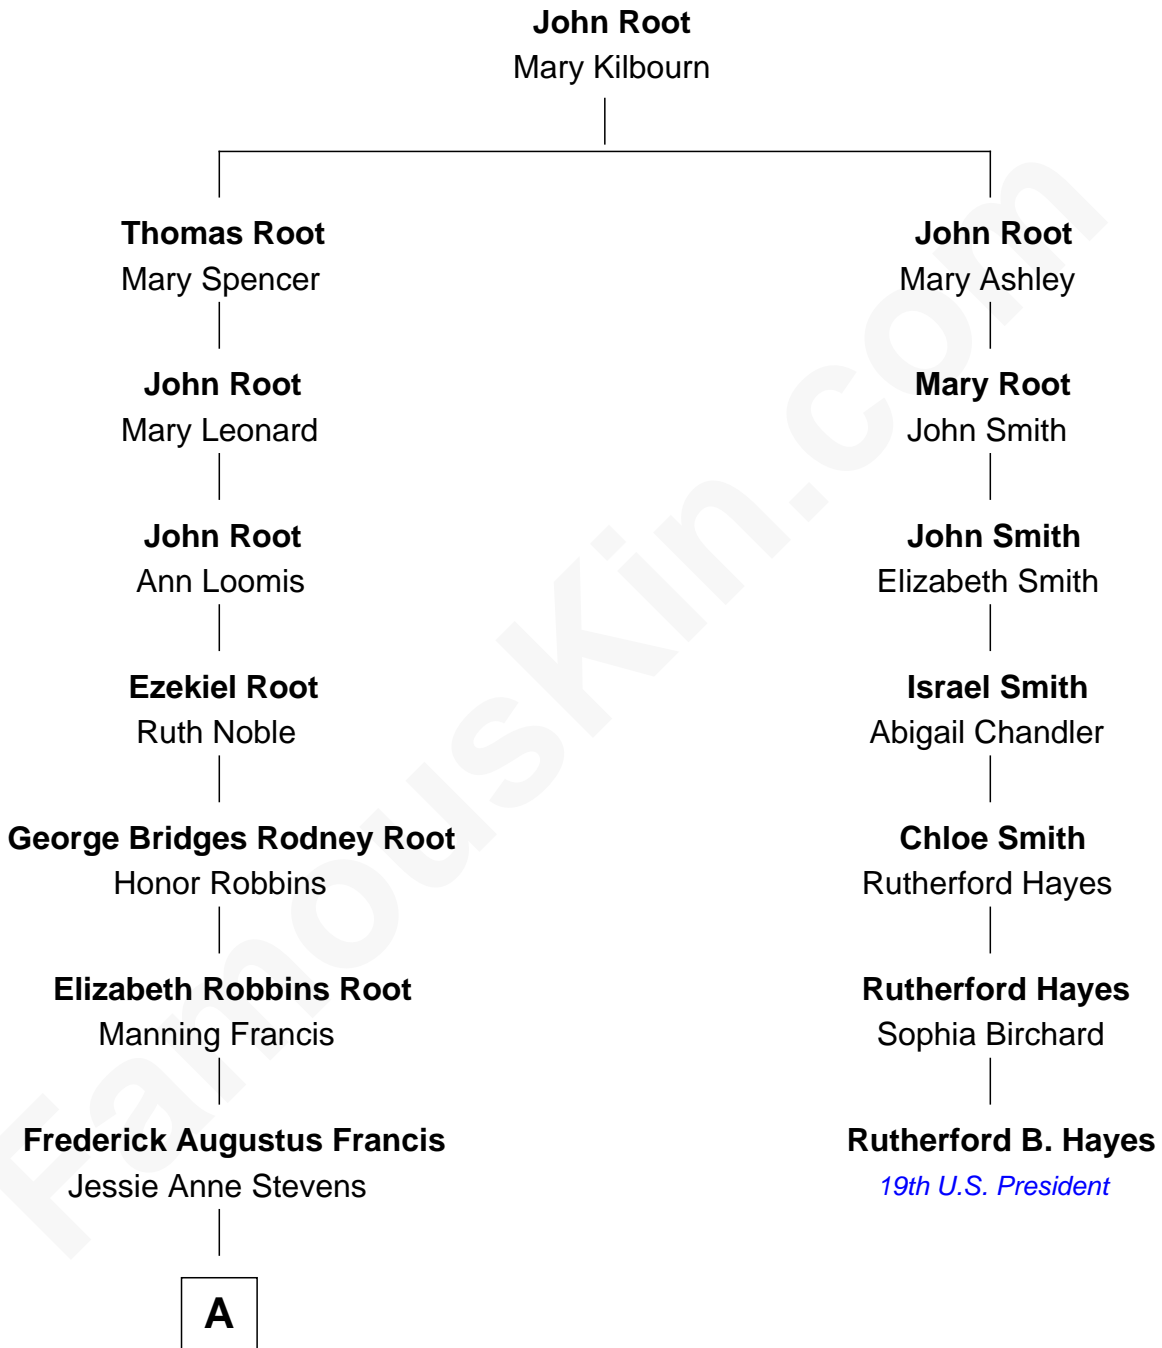

**FamousKin.com**  
**Relationship Chart of**  
**Nancy (Davis) Reagan**

*First Lady of President Ronald Reagan*

**6th cousin 3 times removed of**

**Rutherford B. Hayes**

*19th U.S. President*

**A**

—  
**Anne Ayers Francis**  
John Newell Robbins

—  
**Kenneth Seymour Robbins**  
Edith Prescott Lockett

—  
**Nancy (Davis) Reagan**  
*First Lady of Ronald Reagan*

FamousKin.com