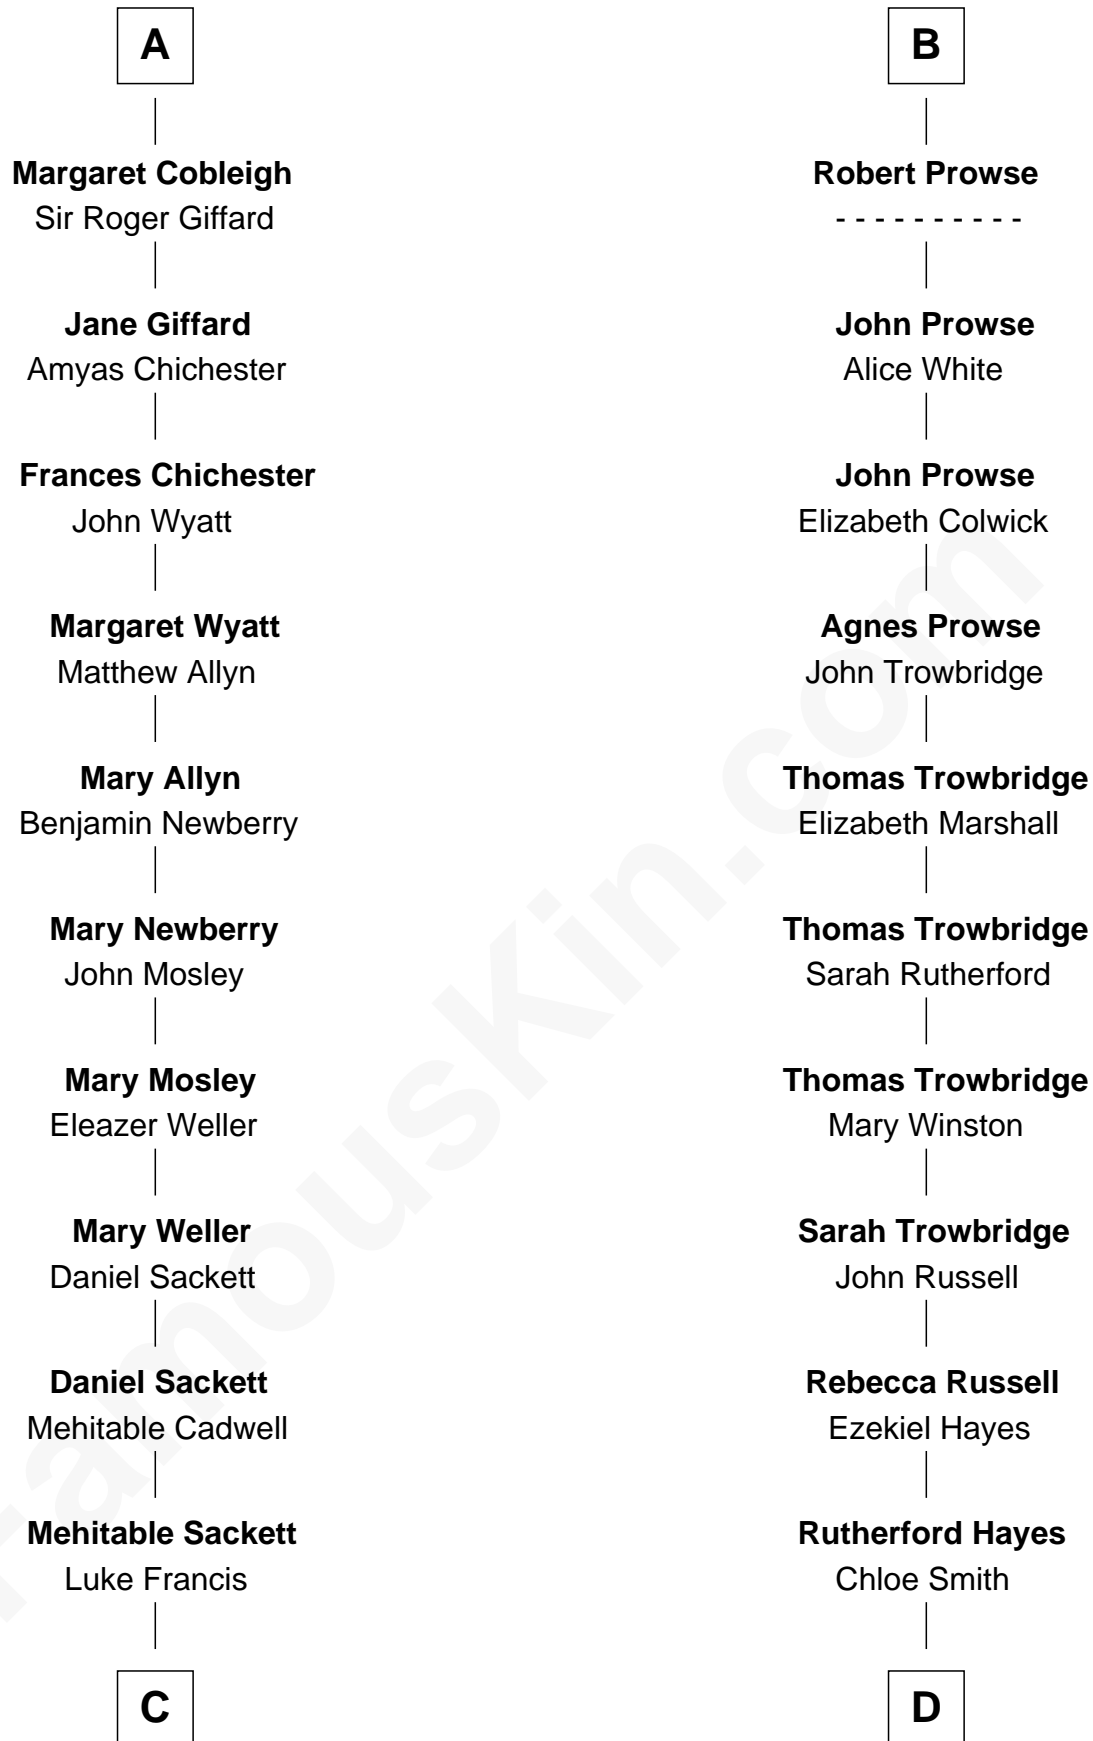

FamousKin.com

Relationship Chart of

Nancy (Davis) Reagan

First Lady of President Ronald Reagan

18th cousin 3 times removed of

Rutherford B. Hayes

19th U.S. President

Sir Humphrey de Beauchamp

Sibyl Oliver

C

Manning Francis
Elizabeth Robbins Root

Frederick Augustus Francis
Jessie Anne Stevens

Anne Ayers Francis
John Newell Robbins

Kenneth Seymour Robbins
Edith Prescott Lockett

Nancy (Davis) Reagan
First Lady of Ronald Reagan

D

Rutherford Hayes
Sophia Birchard

Rutherford B. Hayes
19th U.S. President

FamousKin.com