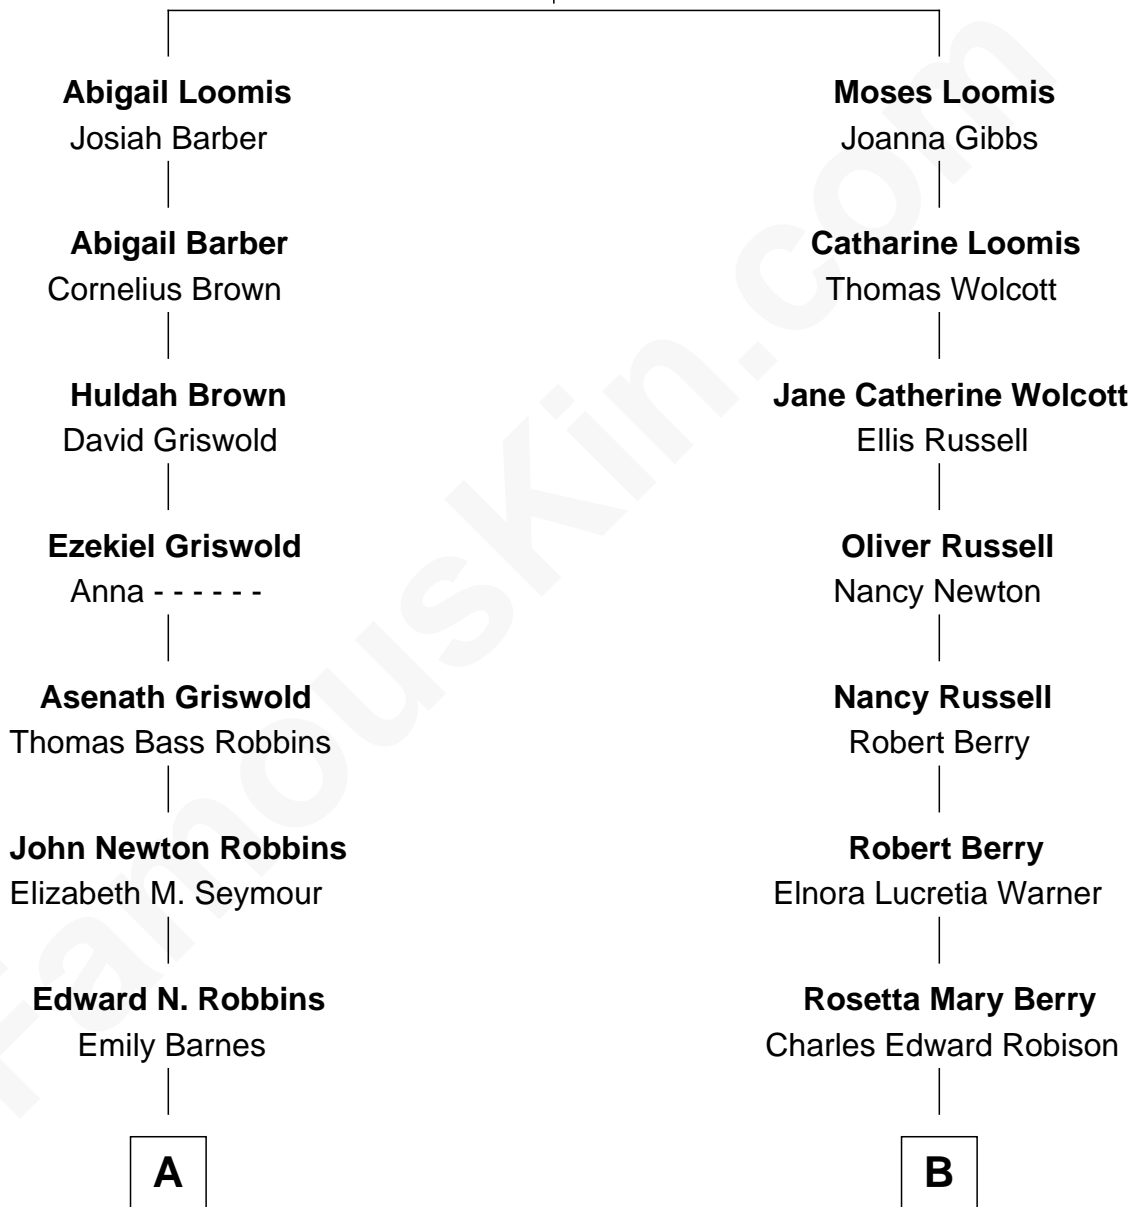

FamousKin.com

Relationship Chart of

Nancy (Davis) Reagan

First Lady of President Ronald Reagan

9th cousin of

Mitt Romney

70th Governor of Massachusetts

Nathaniel Loomis

Elizabeth Moore

A

John Newell Robbins

Anne Ayers Francis

Kenneth Seymour Robbins

Edith Prescott Lockett

Nancy (Davis) Reagan

First Lady of Ronald Reagan

B

Alma Luella Robison

Harold Arundel LaFount

Lenore Emily LaFount

George Wilcken Romney

Mitt Romney

70th Governor of Massachusetts

FamousKin.com