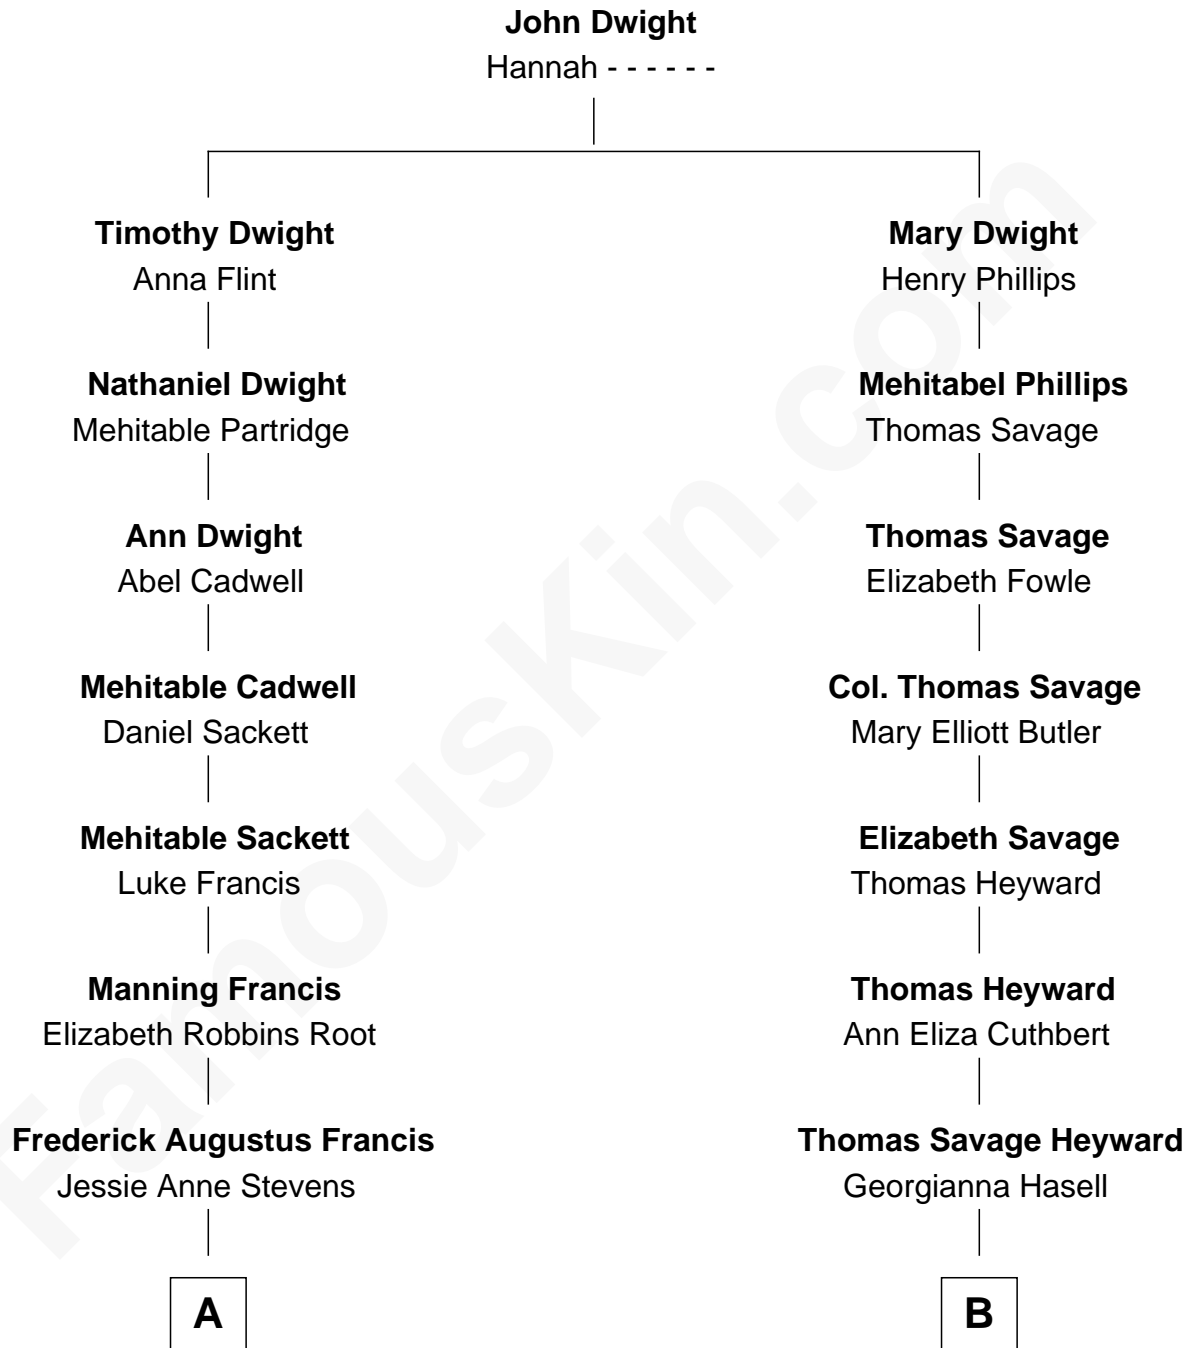

FamousKin.com

Relationship Chart of

Nancy (Davis) Reagan

First Lady of President Ronald Reagan

9th cousin of

DuBose Heyward

Author of Porgy (Porgy & Bess)

A

Anne Ayers Francis
John Newell Robbins

Kenneth Seymour Robbins
Edith Prescott Lockett

Nancy (Davis) Reagan
First Lady of Ronald Reagan

B

Thomas Savage Heyward
Louisa Watkins

Edwin Watkins Heyward
Jane Screven DuBose