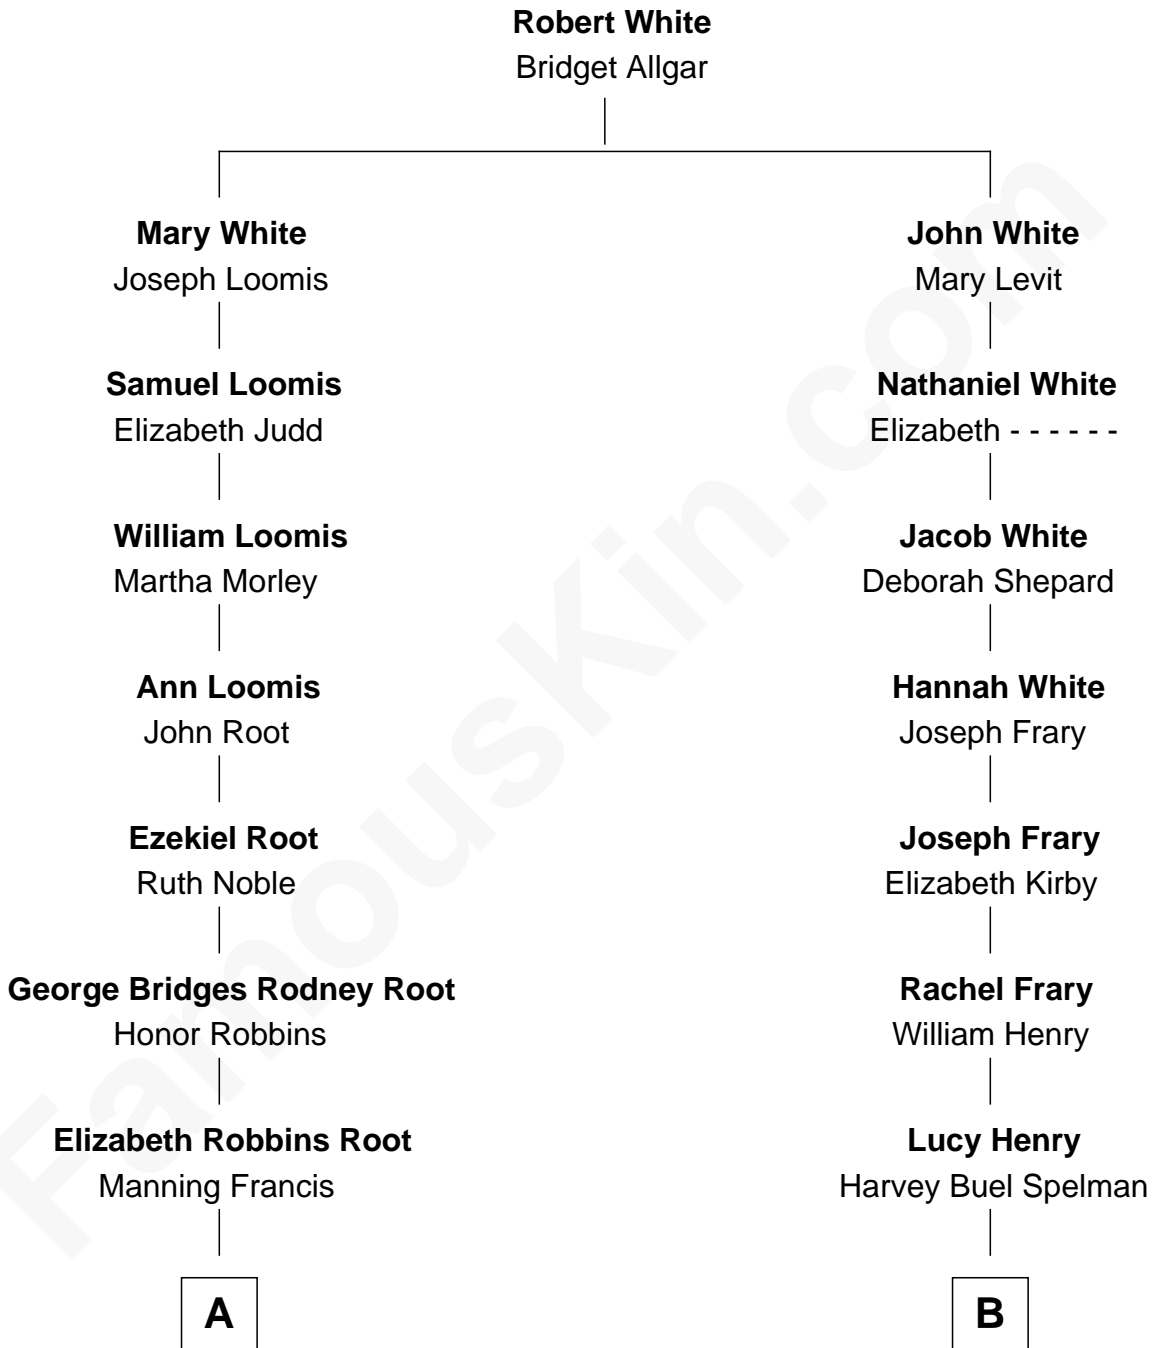

FamousKin.com

Relationship Chart of

Nancy (Davis) Reagan

First Lady of President Ronald Reagan

9th cousin 1 time removed of

Nelson Rockefeller

41st U.S. Vice-President

A

Frederick Augustus Francis

Jessie Anne Stevens

Anne Ayers Francis

John Newell Robbins

Kenneth Seymour Robbins

Edith Prescott Lockett

Nancy (Davis) Reagan

First Lady of Ronald Reagan