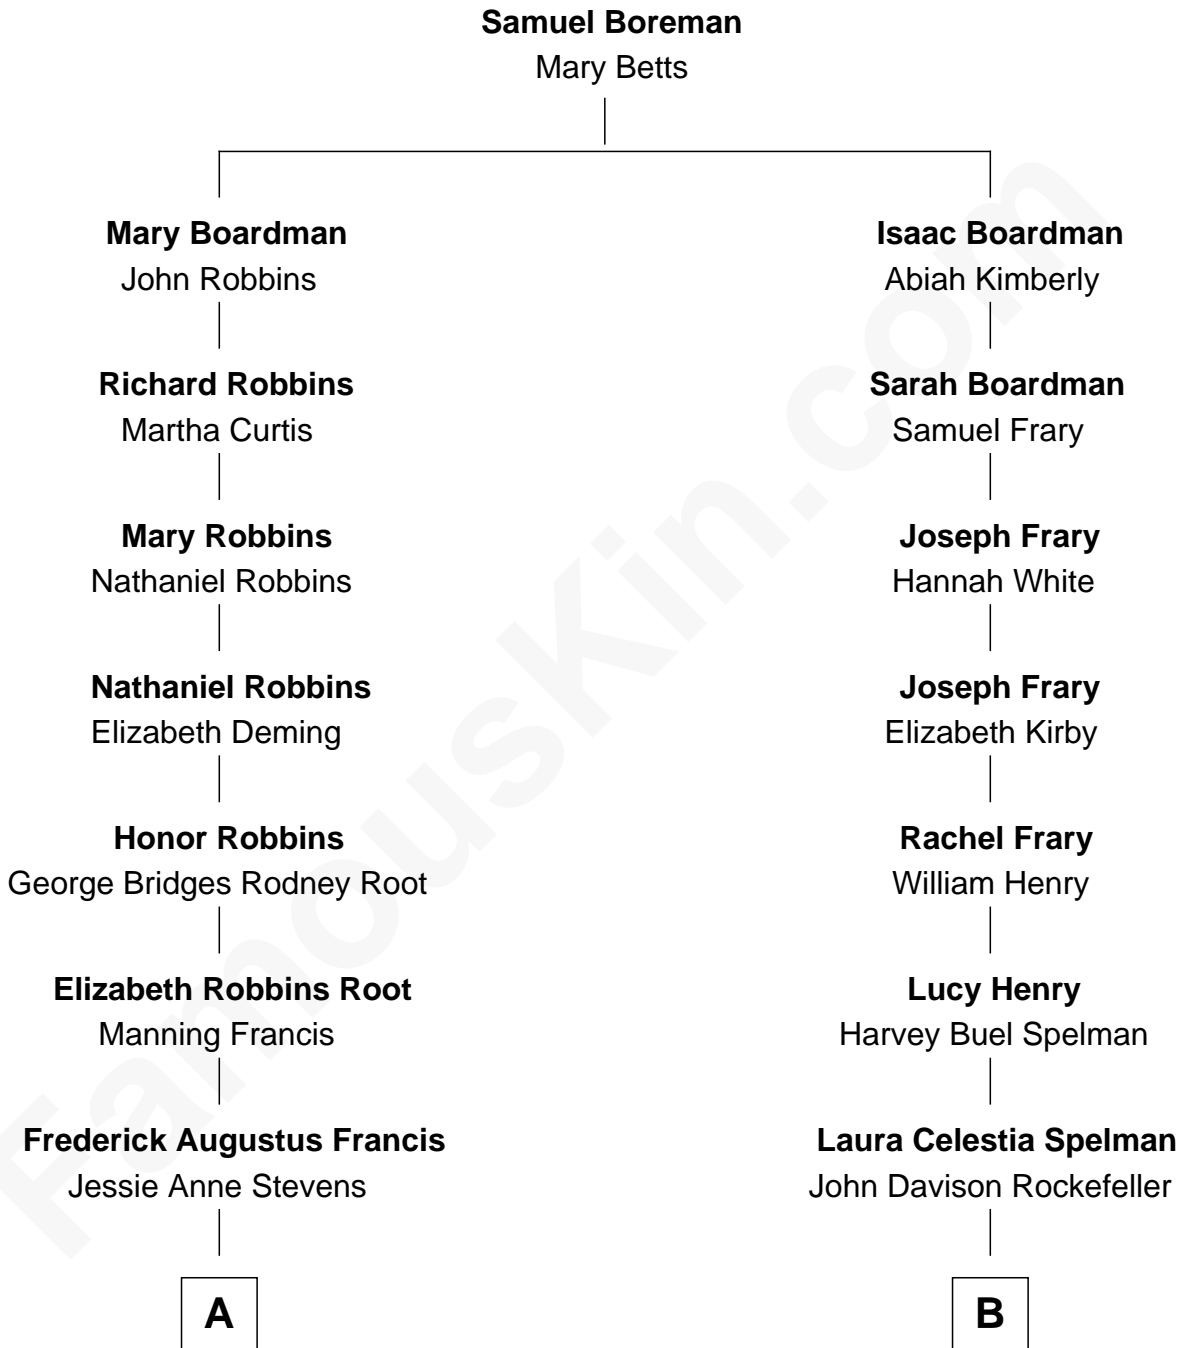

## Relationship Chart of

### Nancy (Davis) Reagan

*First Lady of President Ronald Reagan*

8th cousin 1 time removed of

**Nelson Rockefeller**

*41st U.S. Vice-President*

**A**

**Anne Ayers Francis**  
John Newell Robbins

**Kenneth Seymour Robbins**  
Edith Prescott Lockett

**Nancy (Davis) Reagan**  
*First Lady of Ronald Reagan*

**B**

**John Davison Rockefeller**  
Abby Greene Aldrich

**Nelson Rockefeller**  
*41st U.S. Vice-President*

FamousKin.com