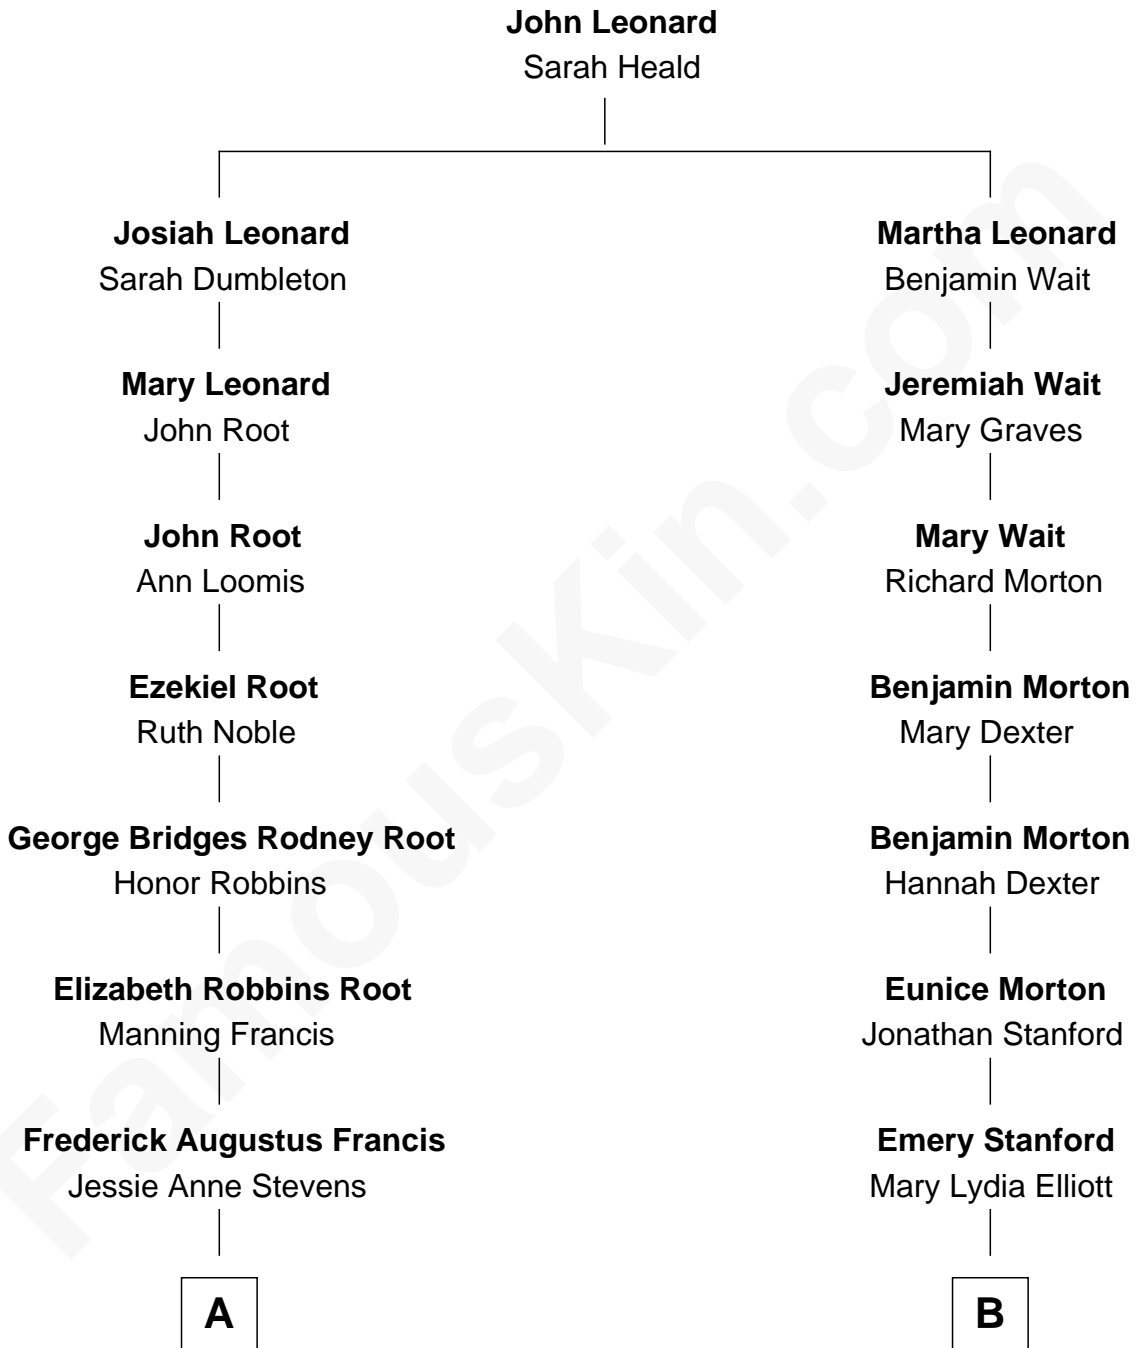

FamousKin.com

Relationship Chart of

Nancy (Davis) Reagan

First Lady of President Ronald Reagan

9th cousin 1 time removed of

Raquel Welch
Movie Actress

A

Anne Ayers Francis
John Newell Robbins

Kenneth Seymour Robbins
Edith Prescott Lockett

Nancy (Davis) Reagan
First Lady of Ronald Reagan

B

Sarah Mehitable Stanford
Justin Smith Hall

Emery Stanford Hall
Clara Louise Adams

Josephine Sarah Hall
Armando Carlos Tejada

Raquel Welch
aka Raquel Welch