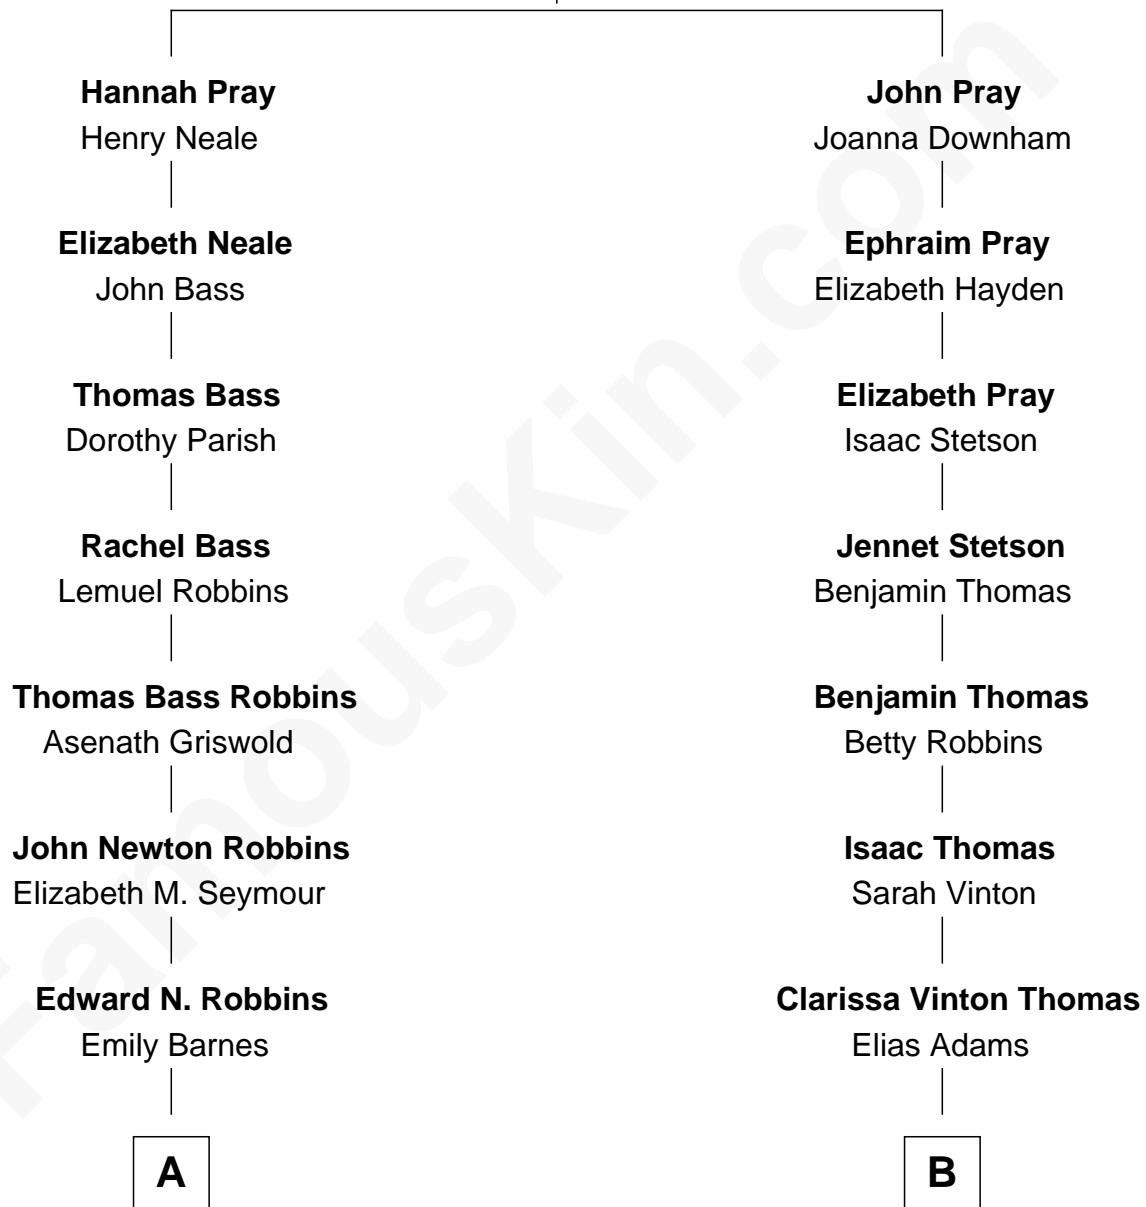

FamousKin.com

Relationship Chart of

Nancy (Davis) Reagan

First Lady of President Ronald Reagan

9th cousin 1 time removed of

Raquel Welch
Movie Actress

Quinton Pray
Joan - - - - -

A

John Newell Robbins

Anne Ayers Francis

Kenneth Seymour Robbins

Edith Prescott Lockett

Nancy (Davis) Reagan

First Lady of Ronald Reagan

B

Joseph Warren Adams