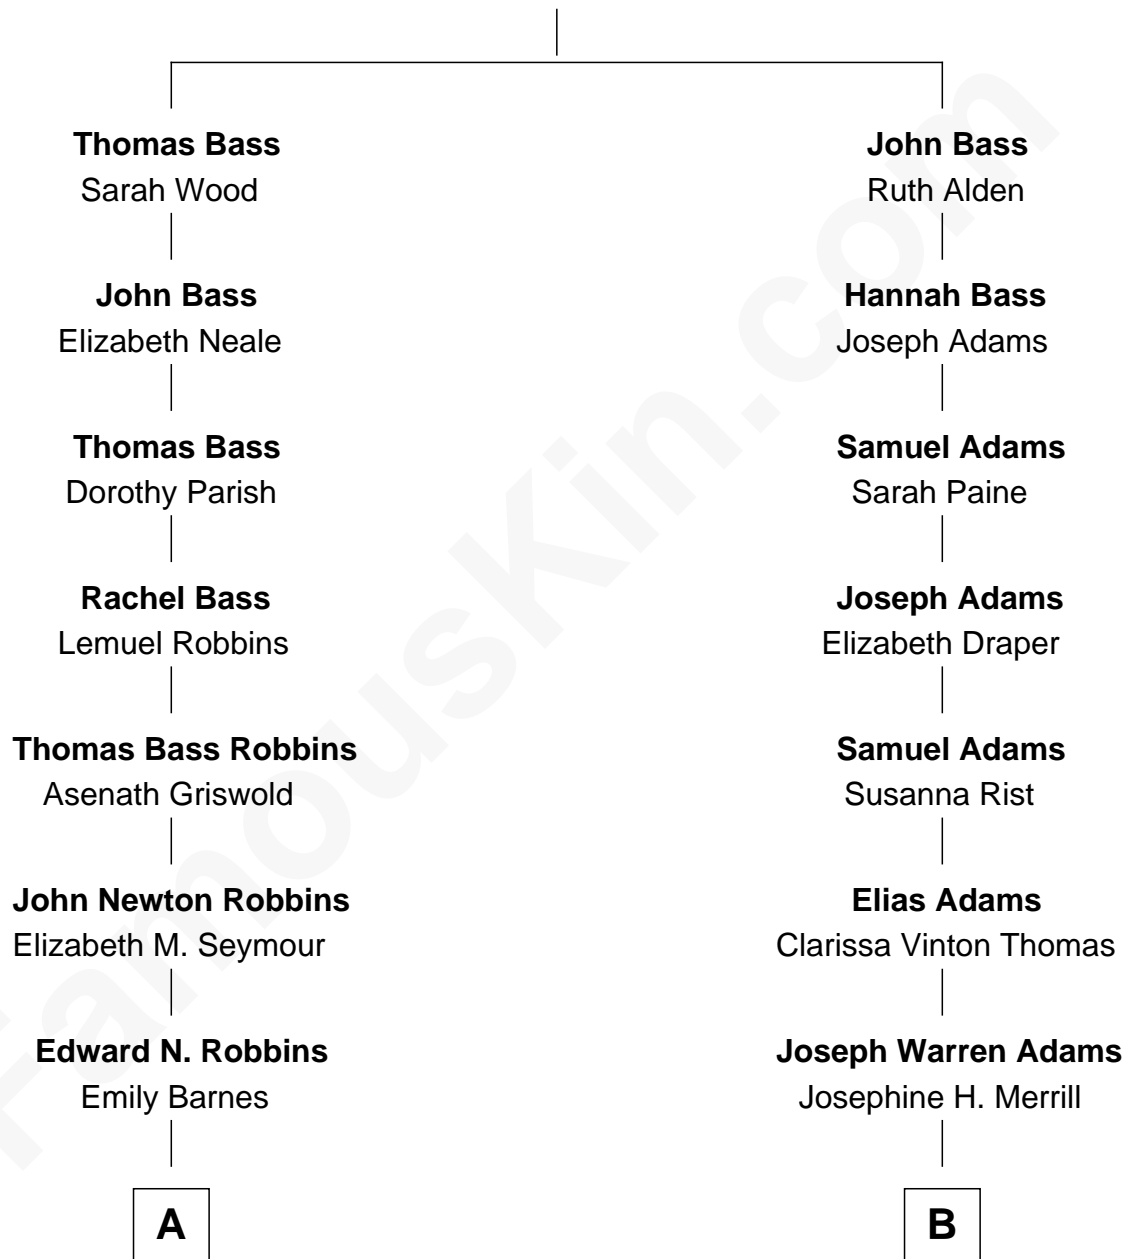

## Relationship Chart of

### Nancy (Davis) Reagan

*First Lady of President Ronald Reagan*

9th cousin of

**Raquel Welch**

*Movie Actress*

**Samuel Bass**

Anne Savell

**A**

**John Newell Robbins**

Anne Ayers Francis

**Kenneth Seymour Robbins**

Edith Prescott Lockett

**Nancy (Davis) Reagan**

*First Lady of Ronald Reagan*

**B**

**Clara Louise Adams**

Emery Stanford Hall

**Josephine Sarah Hall**

Armando Carlos Tejada

**Raquel Welch**

*aka Raquel Welch*

FamousKin.com