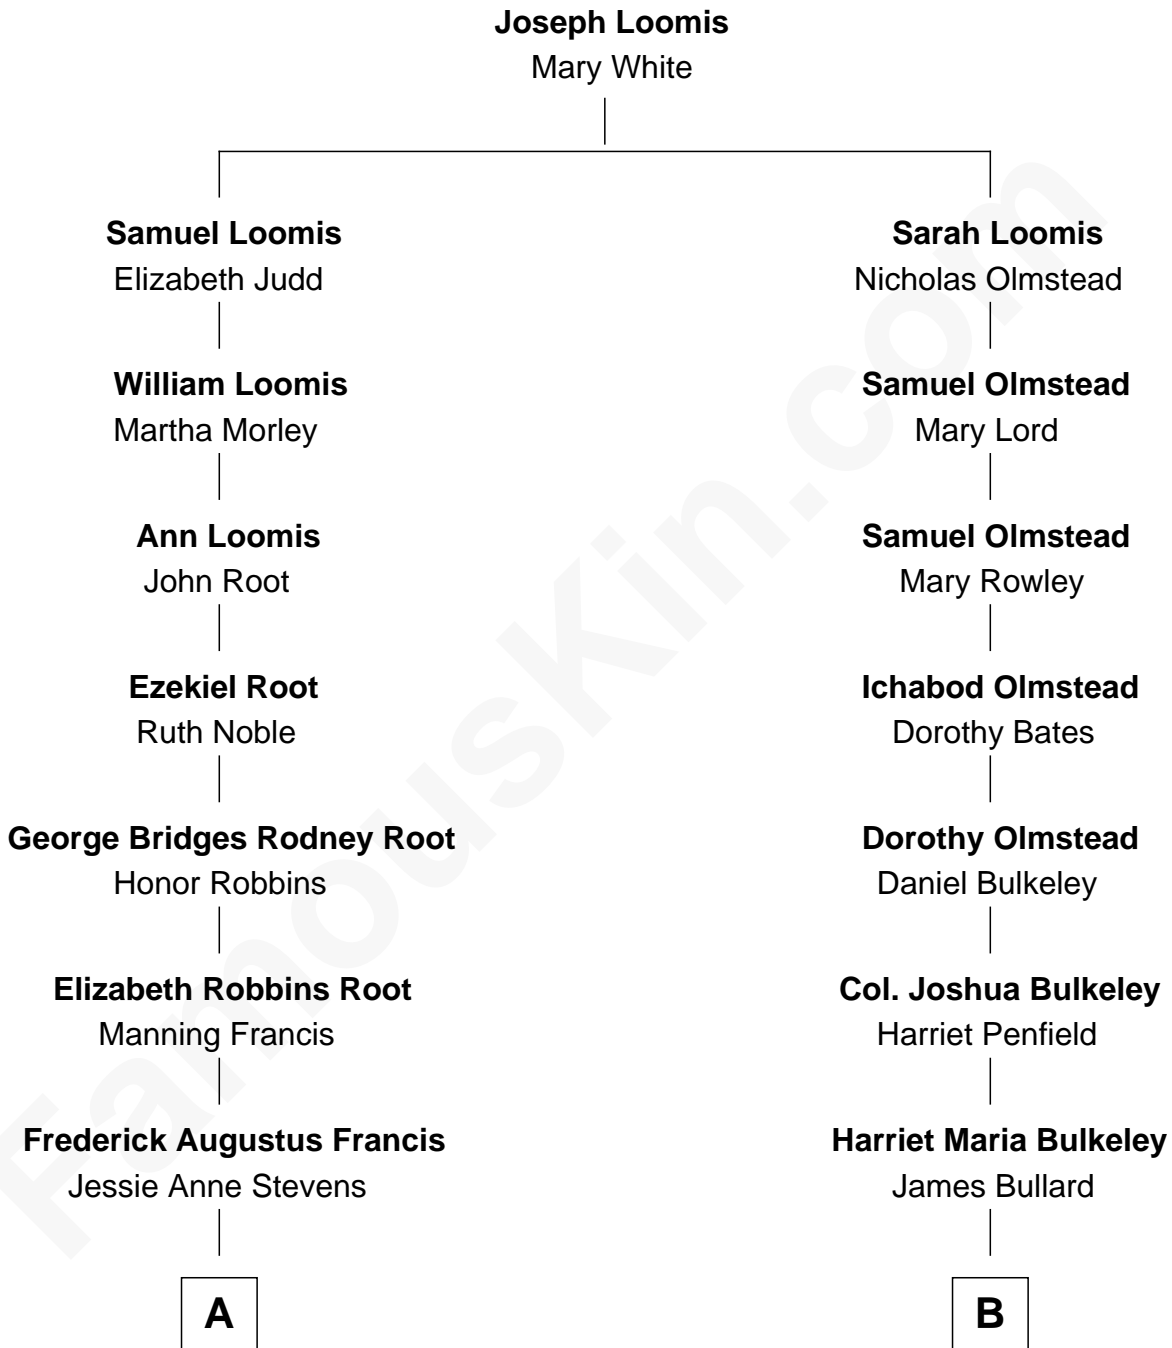

FamousKin.com

Relationship Chart of Nancy (Davis) Reagan

First Lady of President Ronald Reagan

9th cousin 2 times removed of

Michael Bennet

U.S. Senator from Colorado

A

Anne Ayers Francis
John Newell Robbins

Kenneth Seymour Robbins
Edith Prescott Lockett

Nancy (Davis) Reagan
First Lady of Ronald Reagan

B

Rev. Charles Bulkeley Bullard
Minnie W. Atkins

Helen Bulkley Bullard
Farrand Northrop Benedict

Phoebe Benedict
Douglas Joseph Bennet