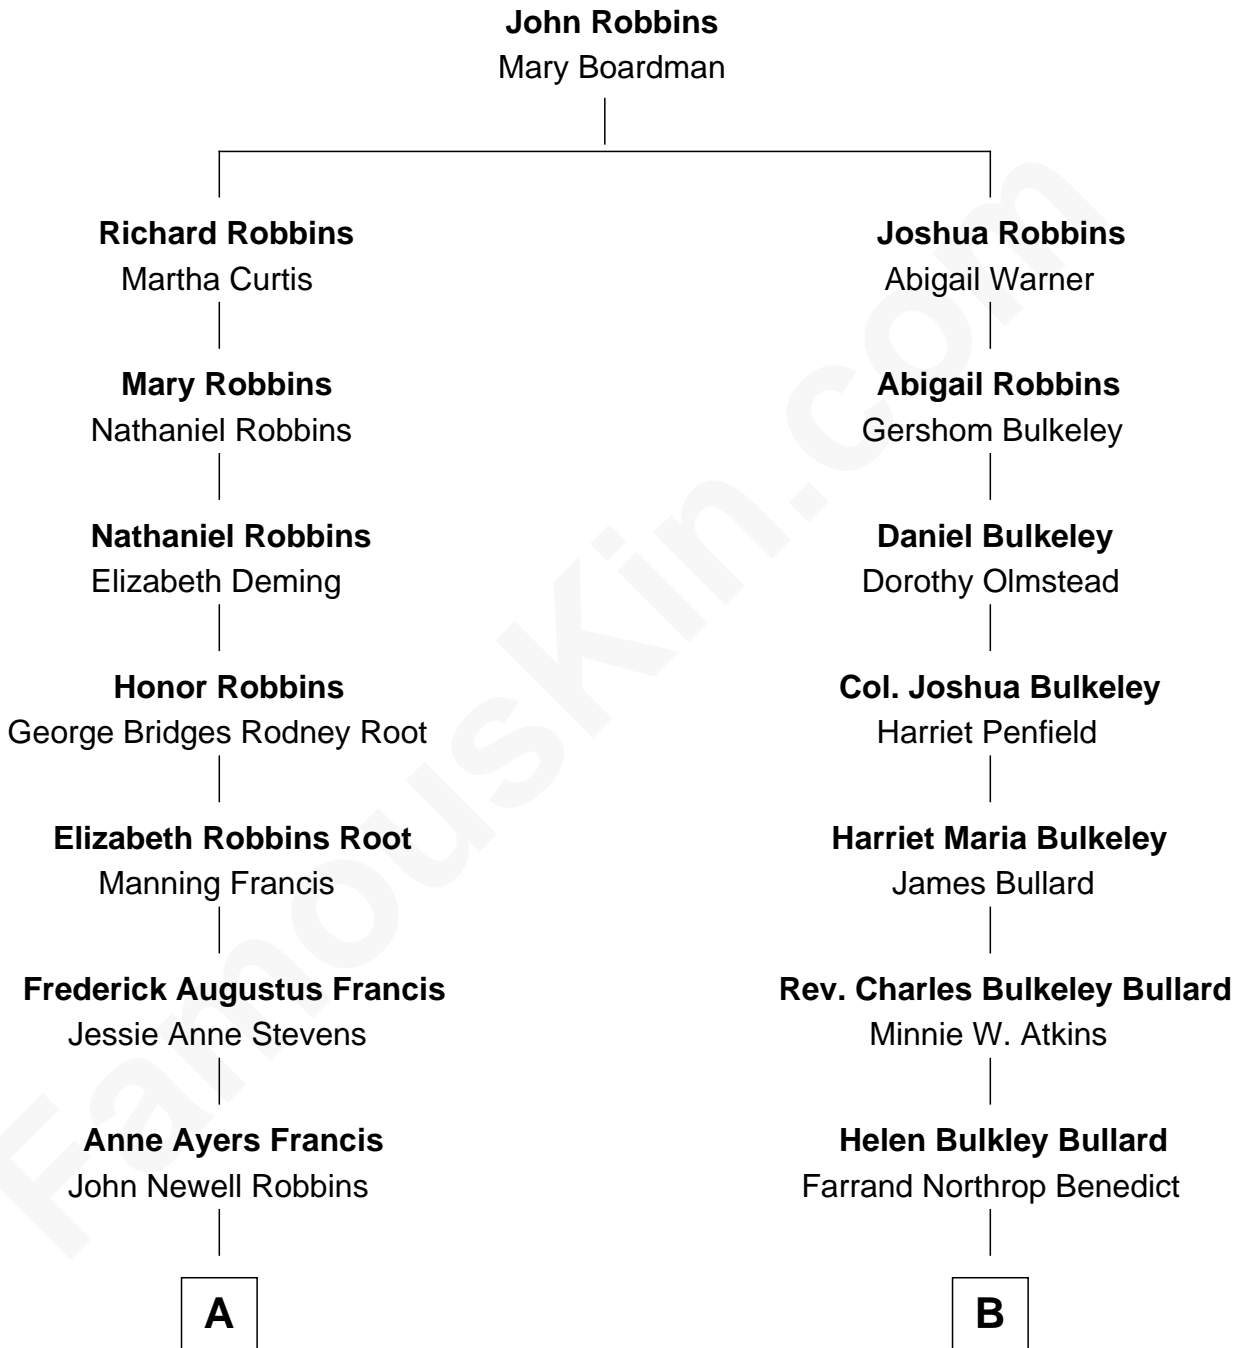

FamousKin.com

Relationship Chart of

Nancy (Davis) Reagan

First Lady of President Ronald Reagan

8th cousin 1 time removed of

Michael Bennet

U.S. Senator from Colorado

A

Kenneth Seymour Robbins

Edith Prescott Lockett

Nancy (Davis) Reagan

First Lady of Ronald Reagan

B

Phoebe Benedict

Douglas Joseph Bennet

Douglas Joseph Bennet