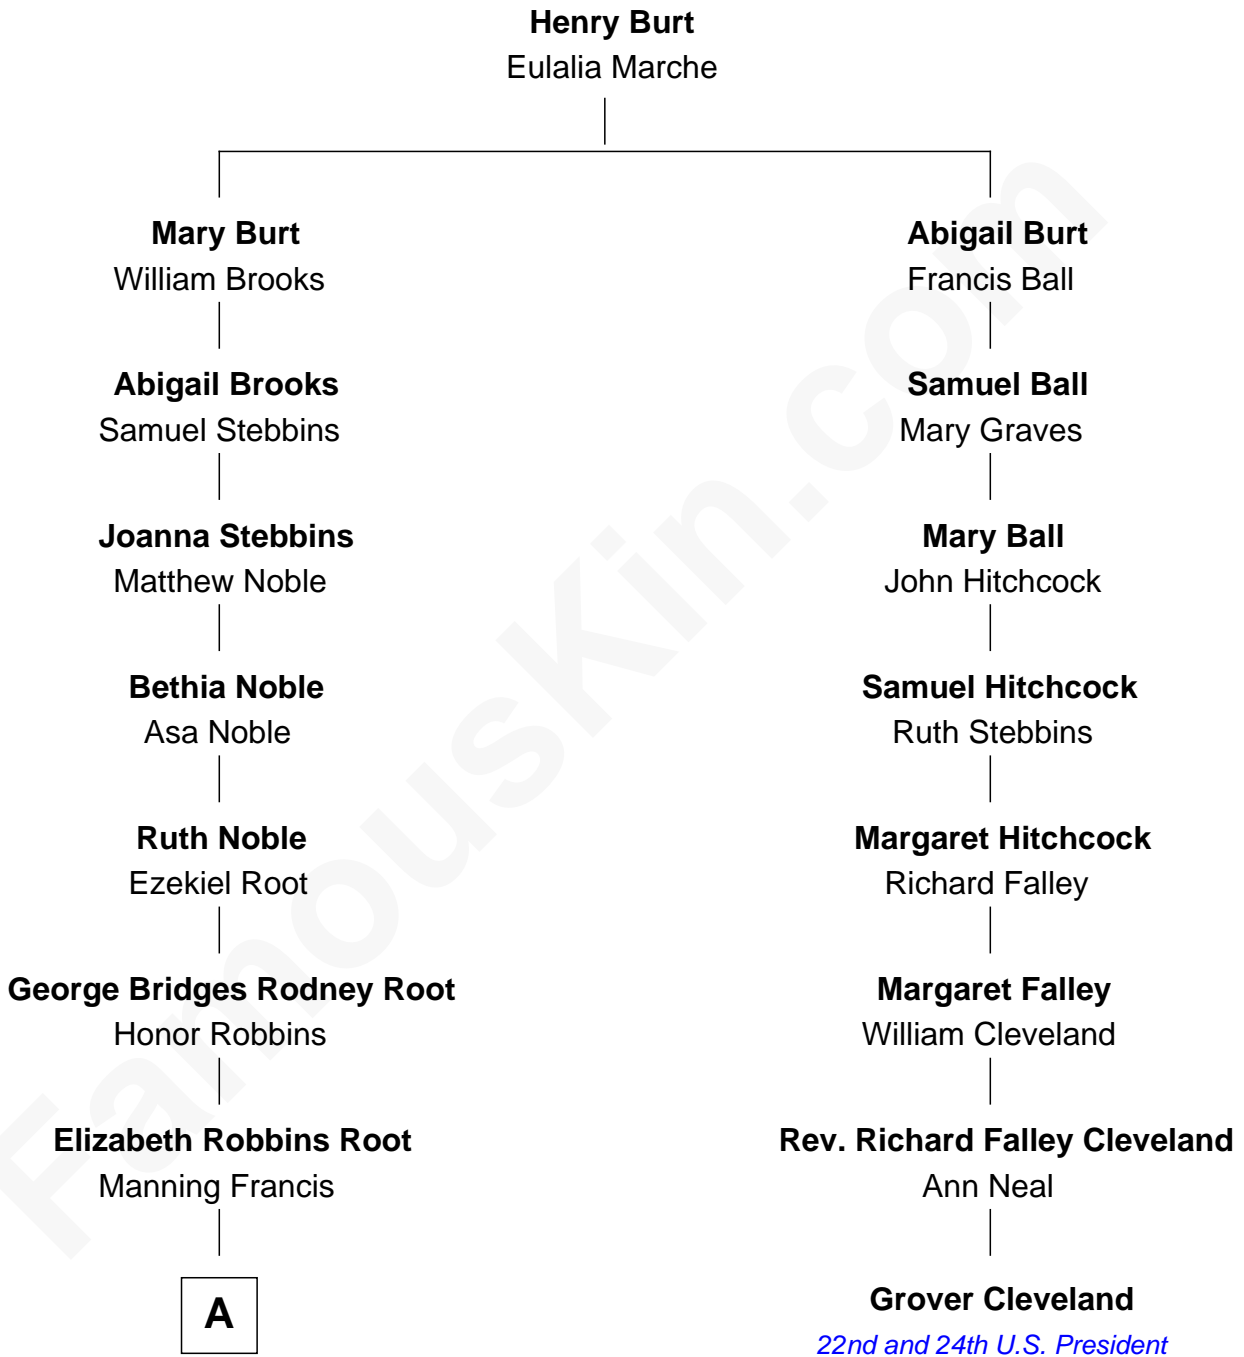

FamousKin.com

Relationship Chart of Nancy (Davis) Reagan

First Lady of President Ronald Reagan

7th cousin 3 times removed of

Grover Cleveland

22nd and 24th U.S. President

A

—
Frederick Augustus Francis

Jessie Anne Stevens

—
Anne Ayers Francis

John Newell Robbins

—
Kenneth Seymour Robbins

Edith Prescott Lockett

—
Nancy (Davis) Reagan

First Lady of Ronald Reagan

FamousKin.com