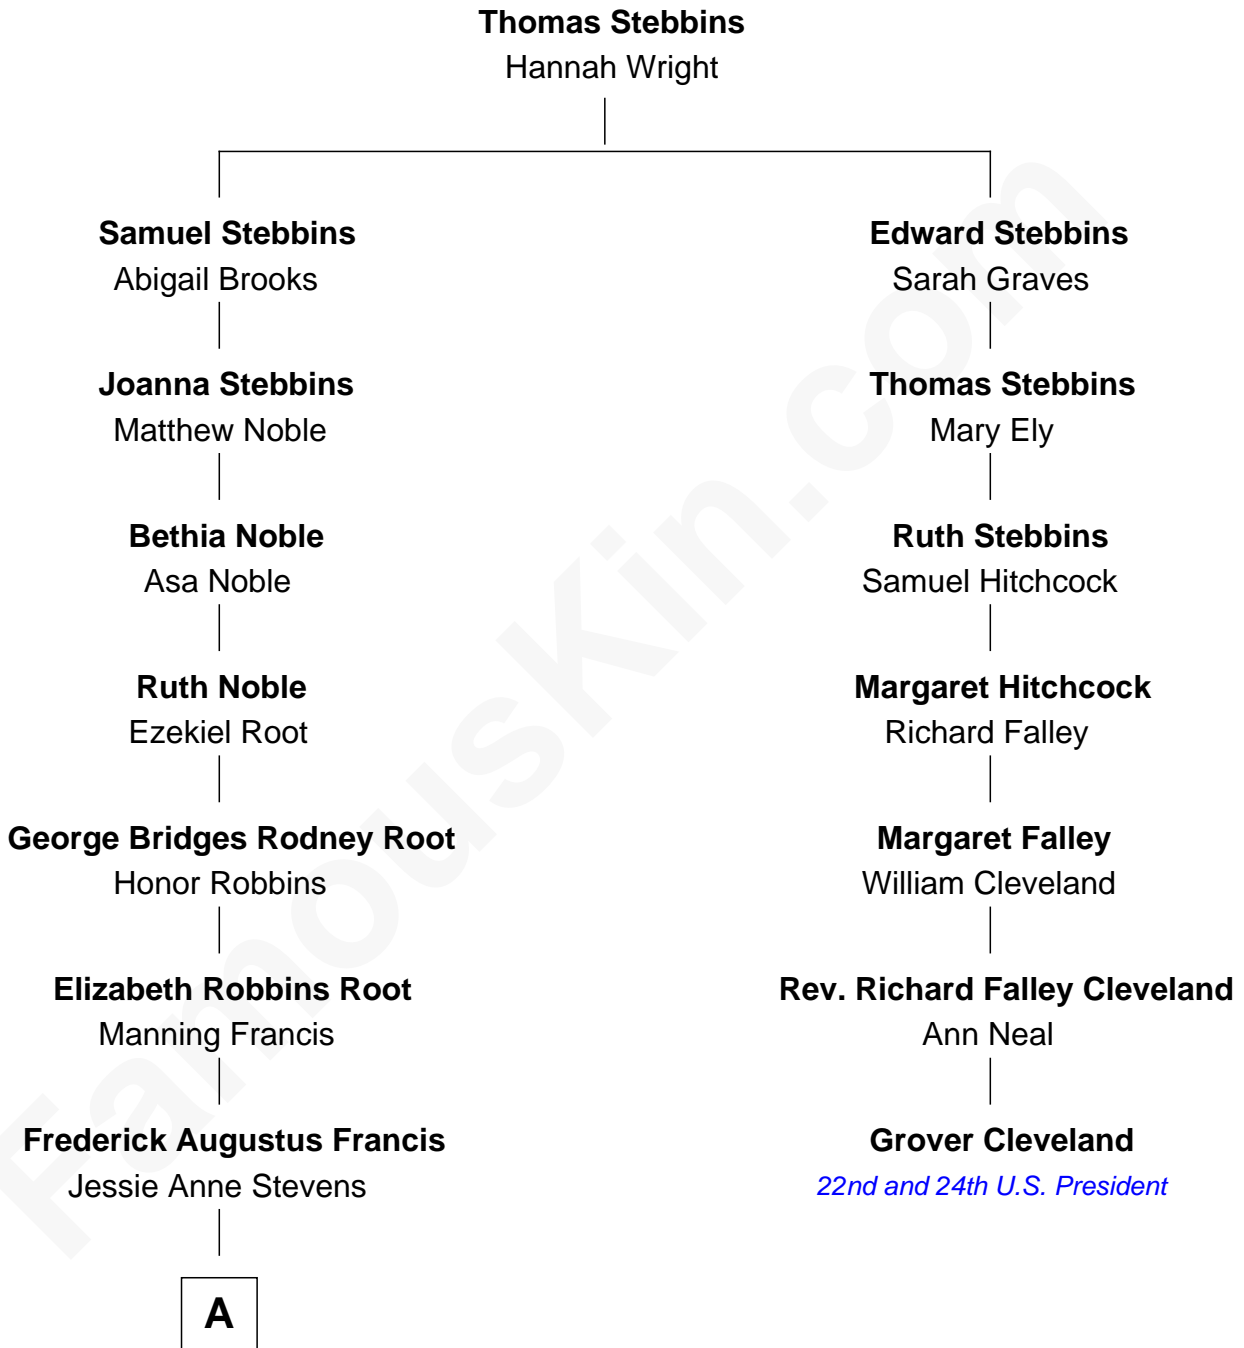

# FamousKin.com

## Relationship Chart of Nancy (Davis) Reagan

*First Lady of President Ronald Reagan*

6th cousin 3 times removed of

**Grover Cleveland**

*22nd and 24th U.S. President*

**A**

—  
**Anne Ayers Francis**

John Newell Robbins

—  
**Kenneth Seymour Robbins**

Edith Prescott Lockett

—  
**Nancy (Davis) Reagan**

*First Lady of Ronald Reagan*