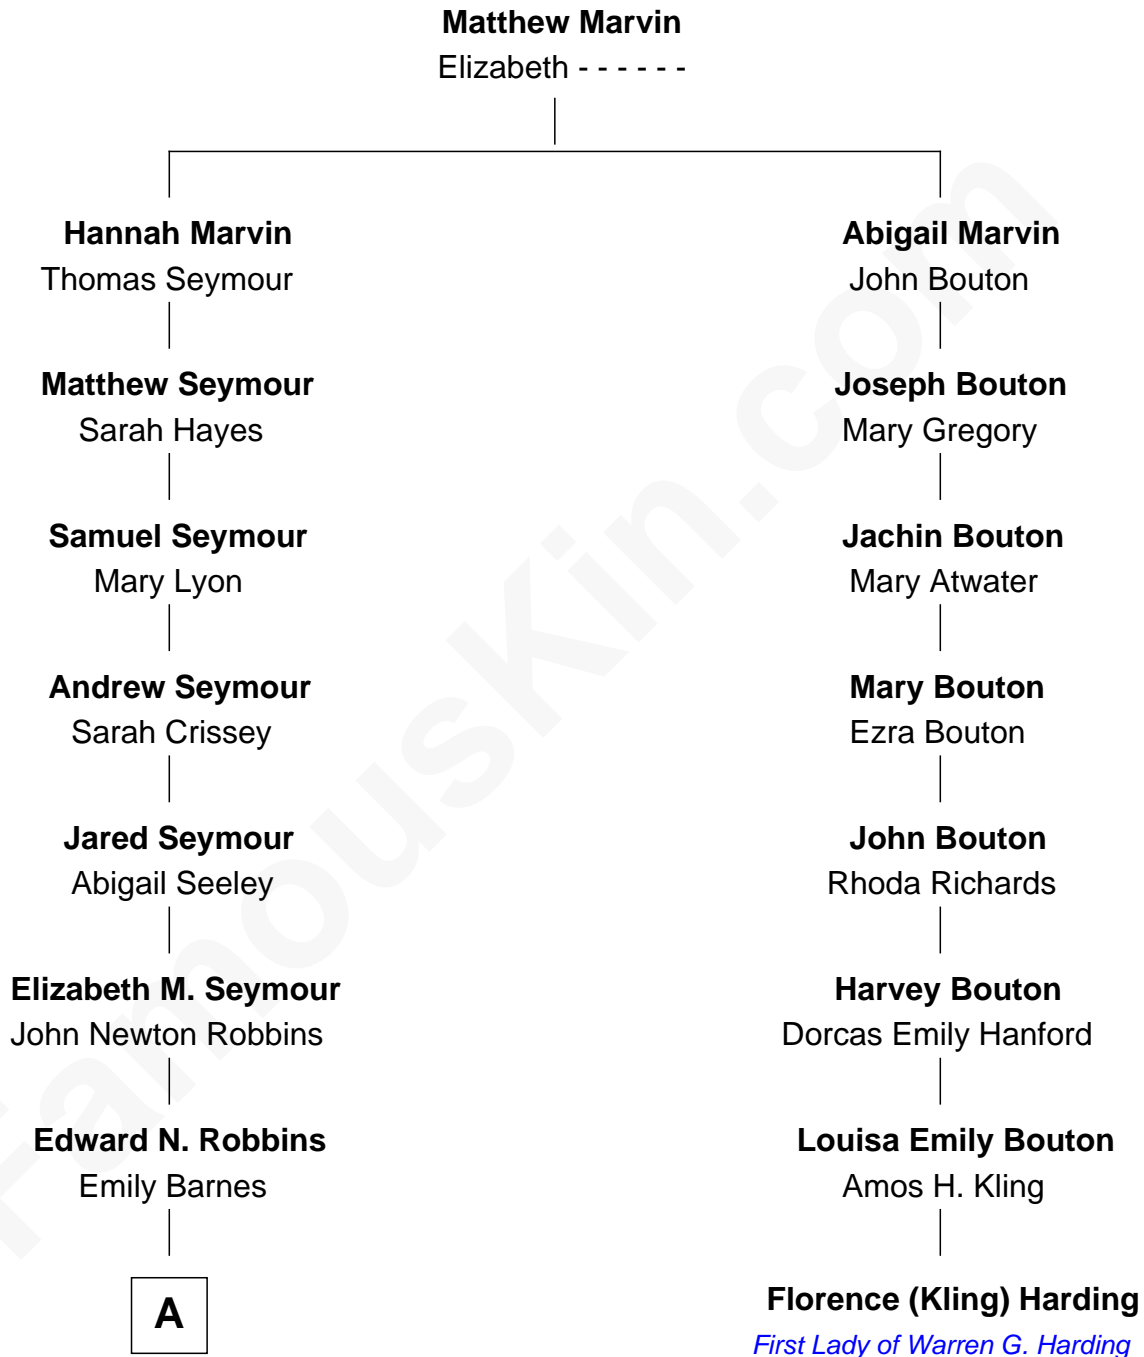

FamousKin.com

Relationship Chart of

Nancy (Davis) Reagan

First Lady of President Ronald Reagan

7th cousin 2 times removed of

Florence (Kling) Harding

First Lady of President Warren G. Harding

A

A

—
John Newell Robbins

Anne Ayers Francis

—
Kenneth Seymour Robbins

Edith Prescott Lockett

—
Nancy (Davis) Reagan

First Lady of Ronald Reagan