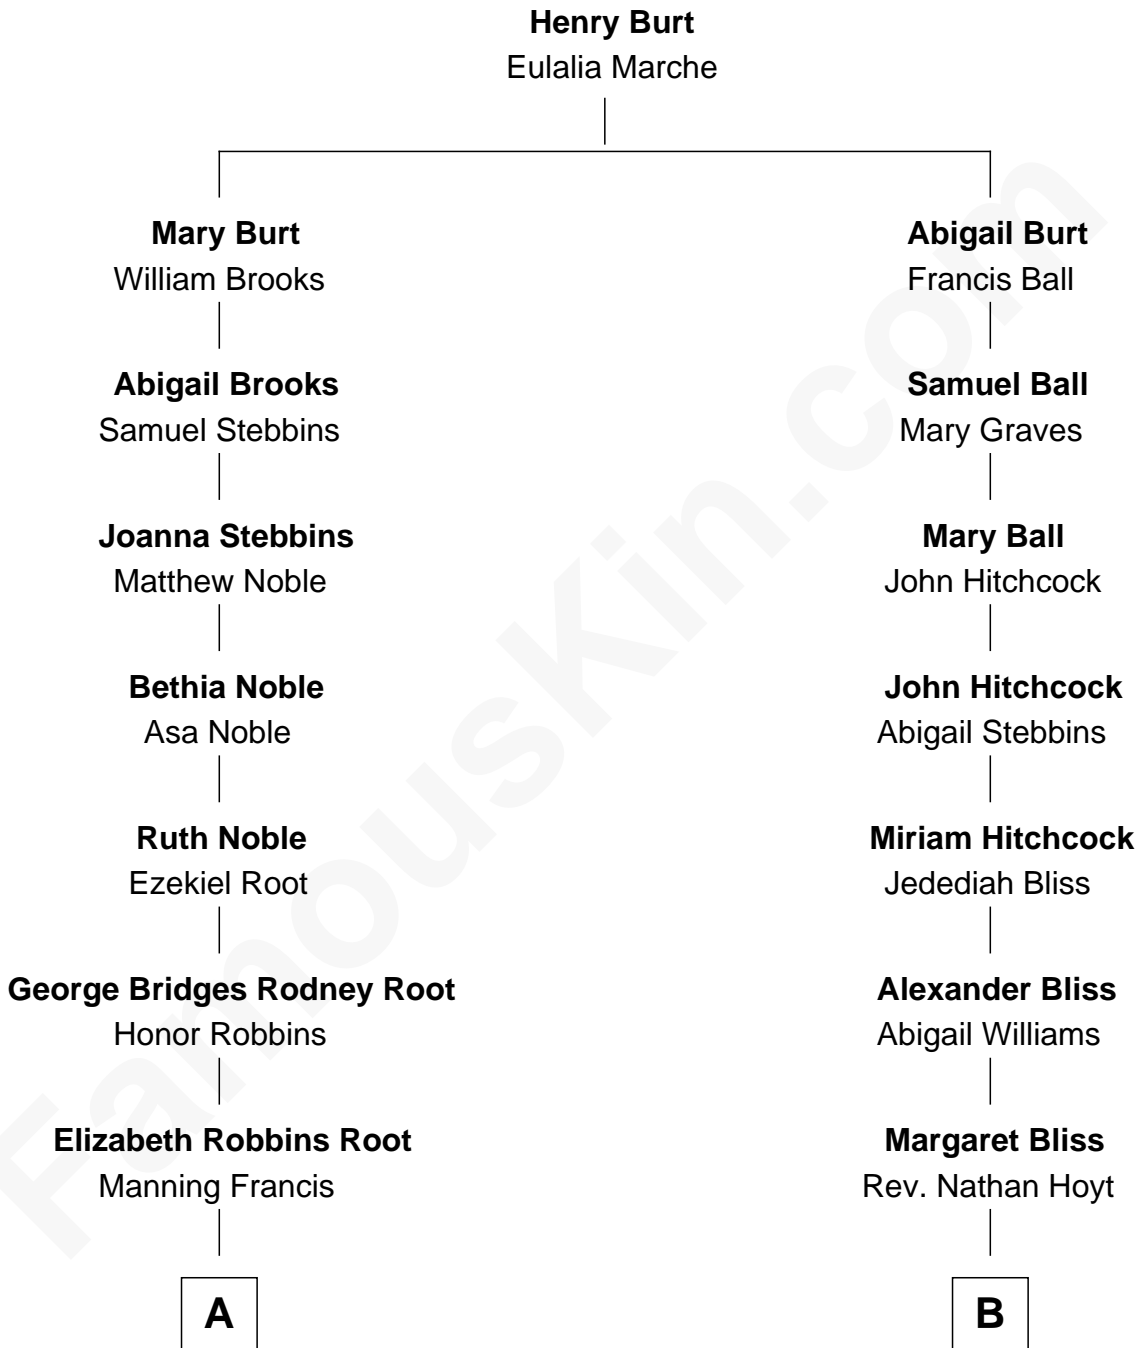

FamousKin.com

Relationship Chart of Nancy (Davis) Reagan

First Lady of President Ronald Reagan

8th cousin 2 times removed of

Ellen Louise (Axson) Wilson

First Lady of President Woodrow Wilson

A

Frederick Augustus Francis

Jessie Anne Stevens

Anne Ayers Francis

John Newell Robbins

Kenneth Seymour Robbins

Edith Prescott Lockett

Nancy (Davis) Reagan

First Lady of Ronald Reagan

B

Margaret Jane Hoyt

Rev. Samuel Edward Axson

Ellen Louise (Axson) Wilson

First Lady of Woodrow Wilson

FamousKin.com