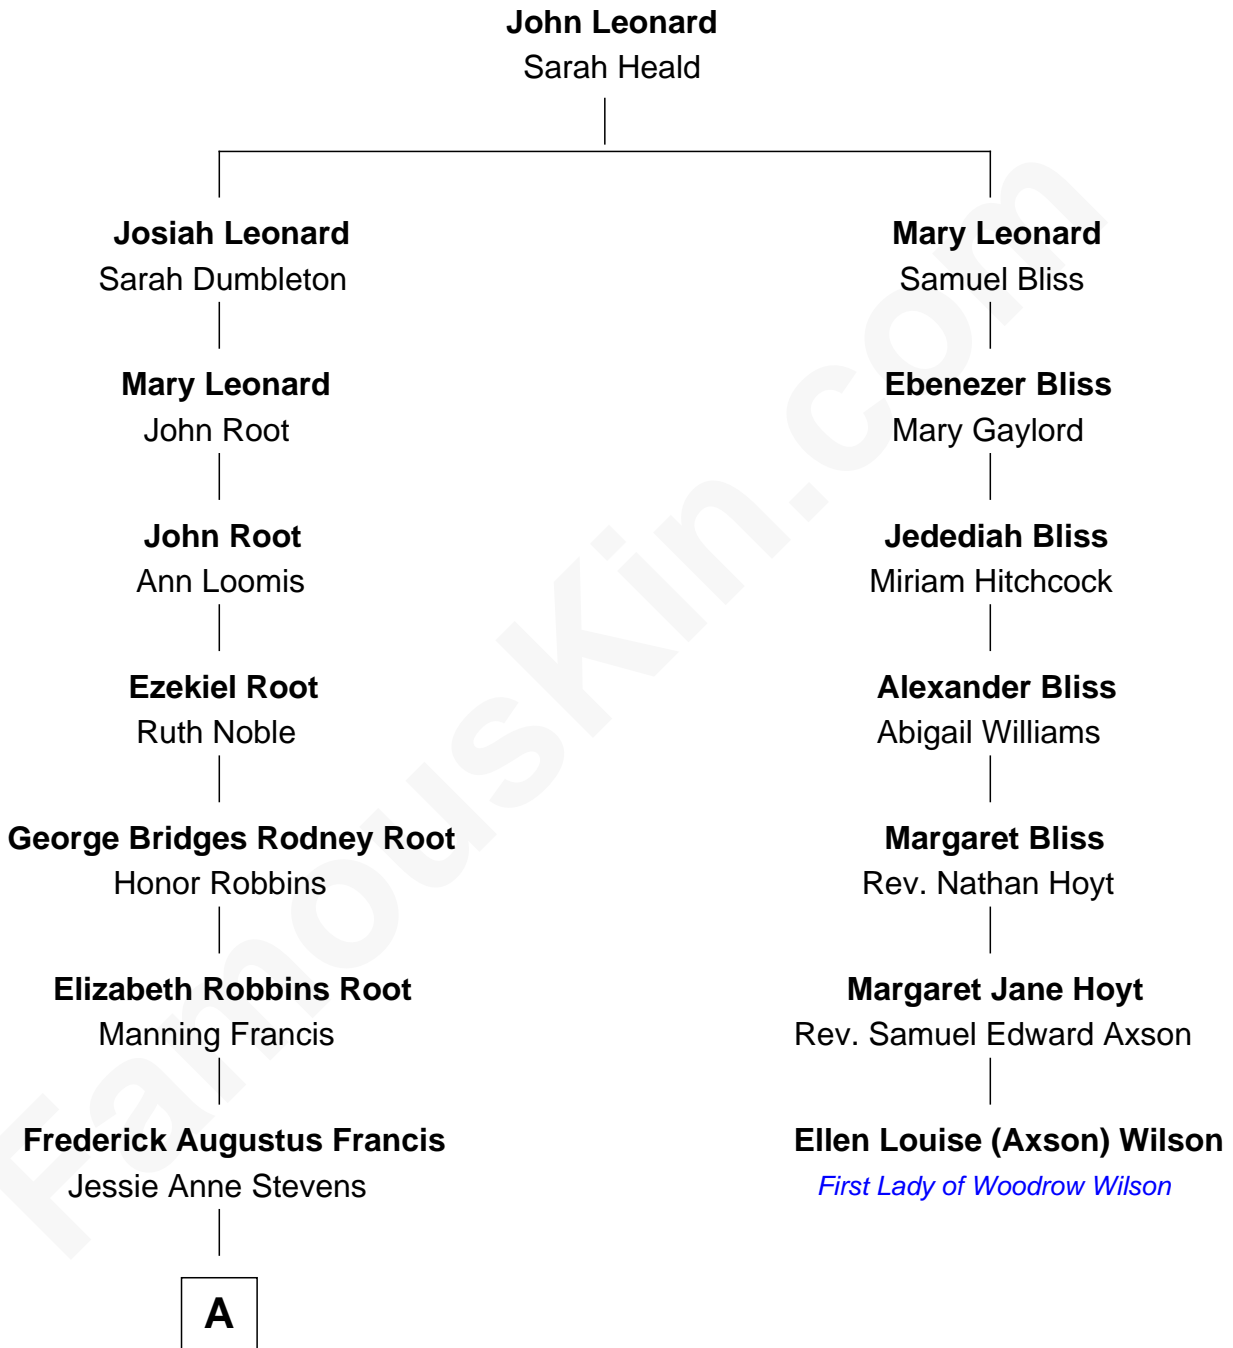

# FamousKin.com

## Relationship Chart of Nancy (Davis) Reagan

*First Lady of President Ronald Reagan*

6th cousin 3 times removed of

## Ellen Louise (Axson) Wilson

*First Lady of President Woodrow Wilson*

**A**

—  
**Anne Ayers Francis**  
John Newell Robbins

—  
**Kenneth Seymour Robbins**  
Edith Prescott Lockett

—  
**Nancy (Davis) Reagan**  
*First Lady of Ronald Reagan*