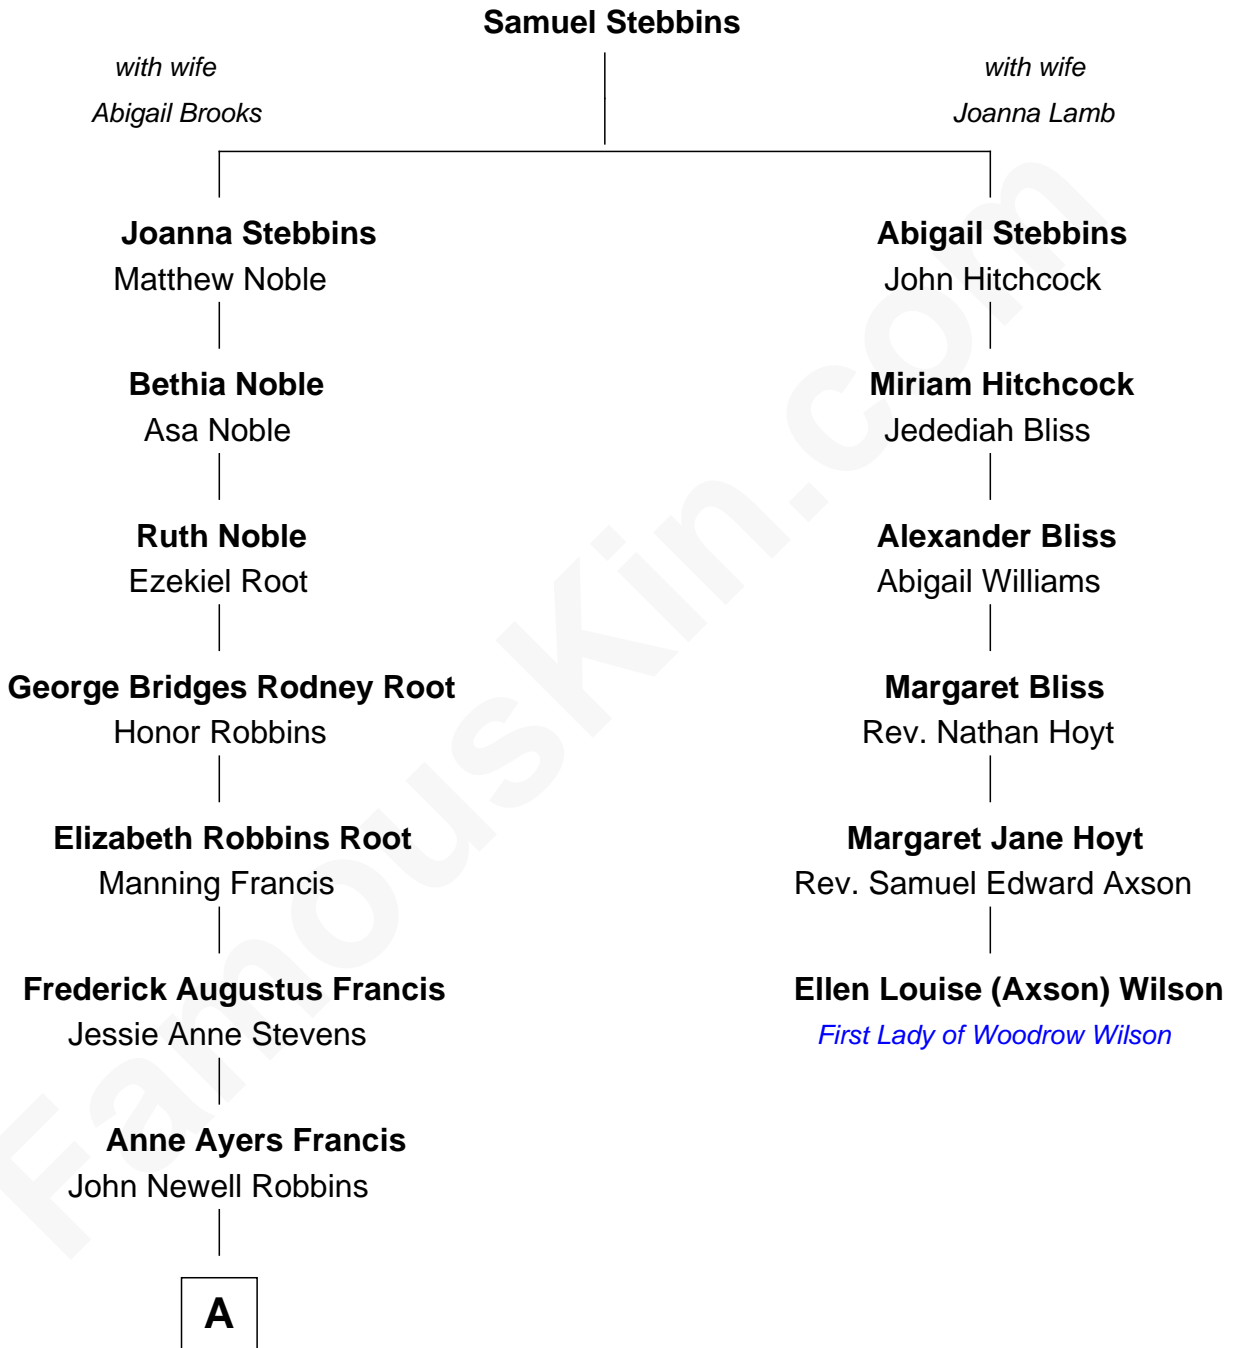

FamousKin.com

Relationship Chart of

Nancy (Davis) Reagan

First Lady of President Ronald Reagan

5th cousin 3 times removed of

Ellen Louise (Axson) Wilson

First Lady of President Woodrow Wilson

A

—
Kenneth Seymour Robbins

Edith Prescott Lockett

—
Nancy (Davis) Reagan

First Lady of Ronald Reagan

FamousKin.com