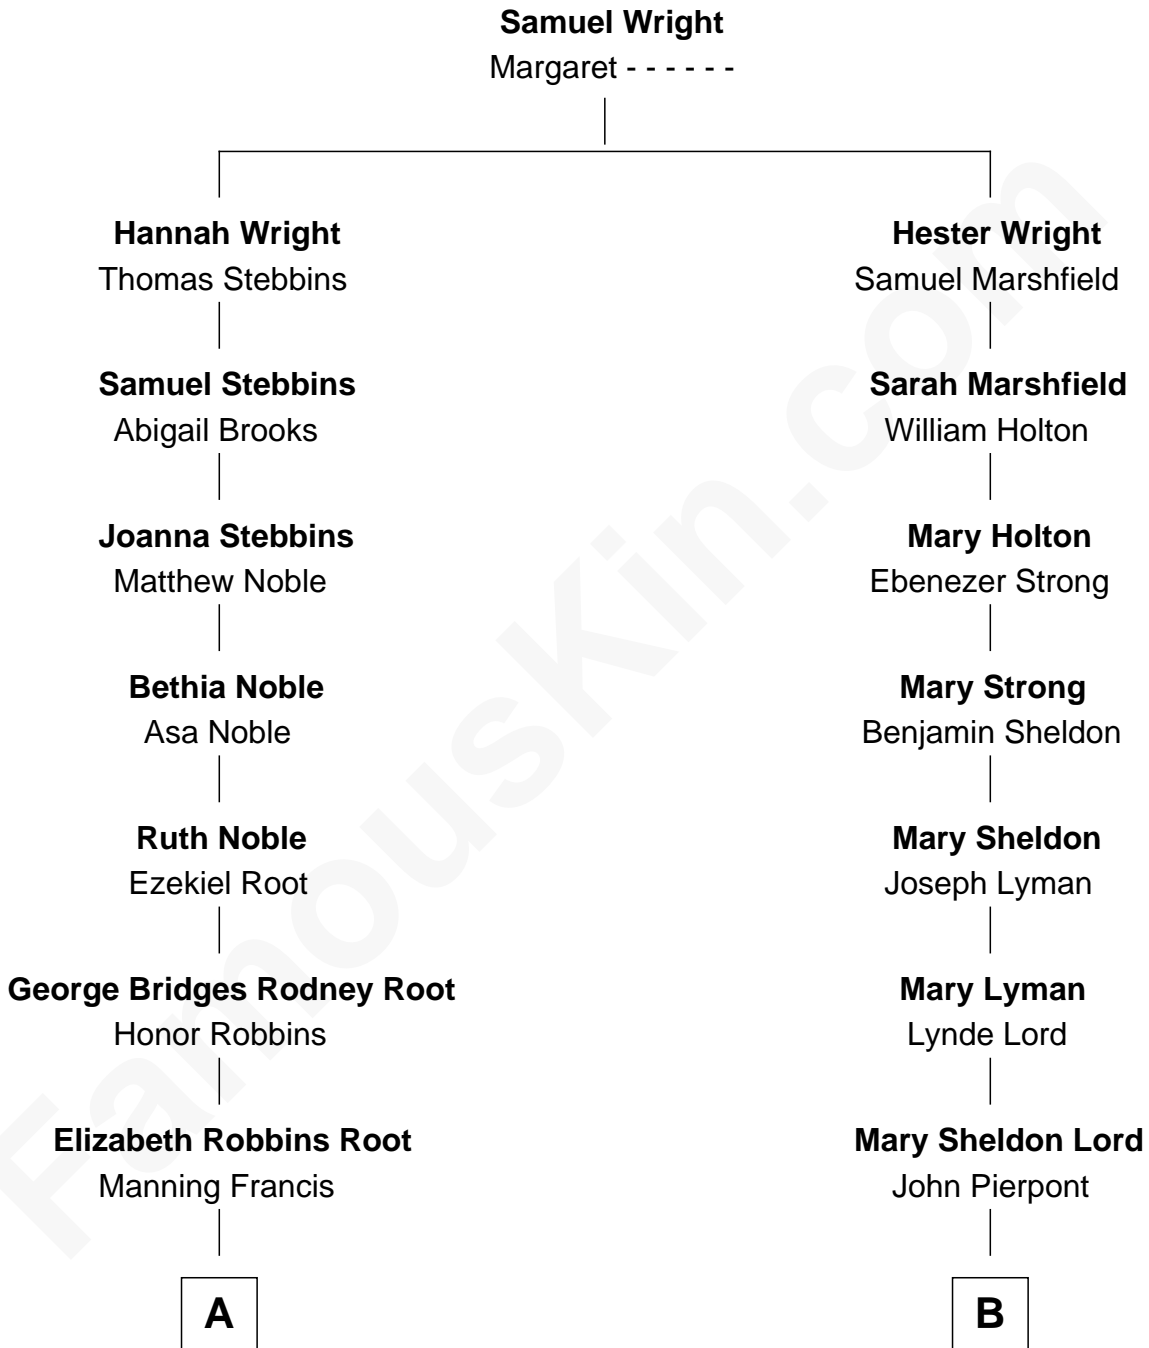

# FamousKin.com

## Relationship Chart of Nancy (Davis) Reagan

*First Lady of President Ronald Reagan*

8th cousin 2 times removed of

**J.P. Morgan**

*American Banker and Art Collector*

**A**

**Frederick Augustus Francis**

Jessie Anne Stevens