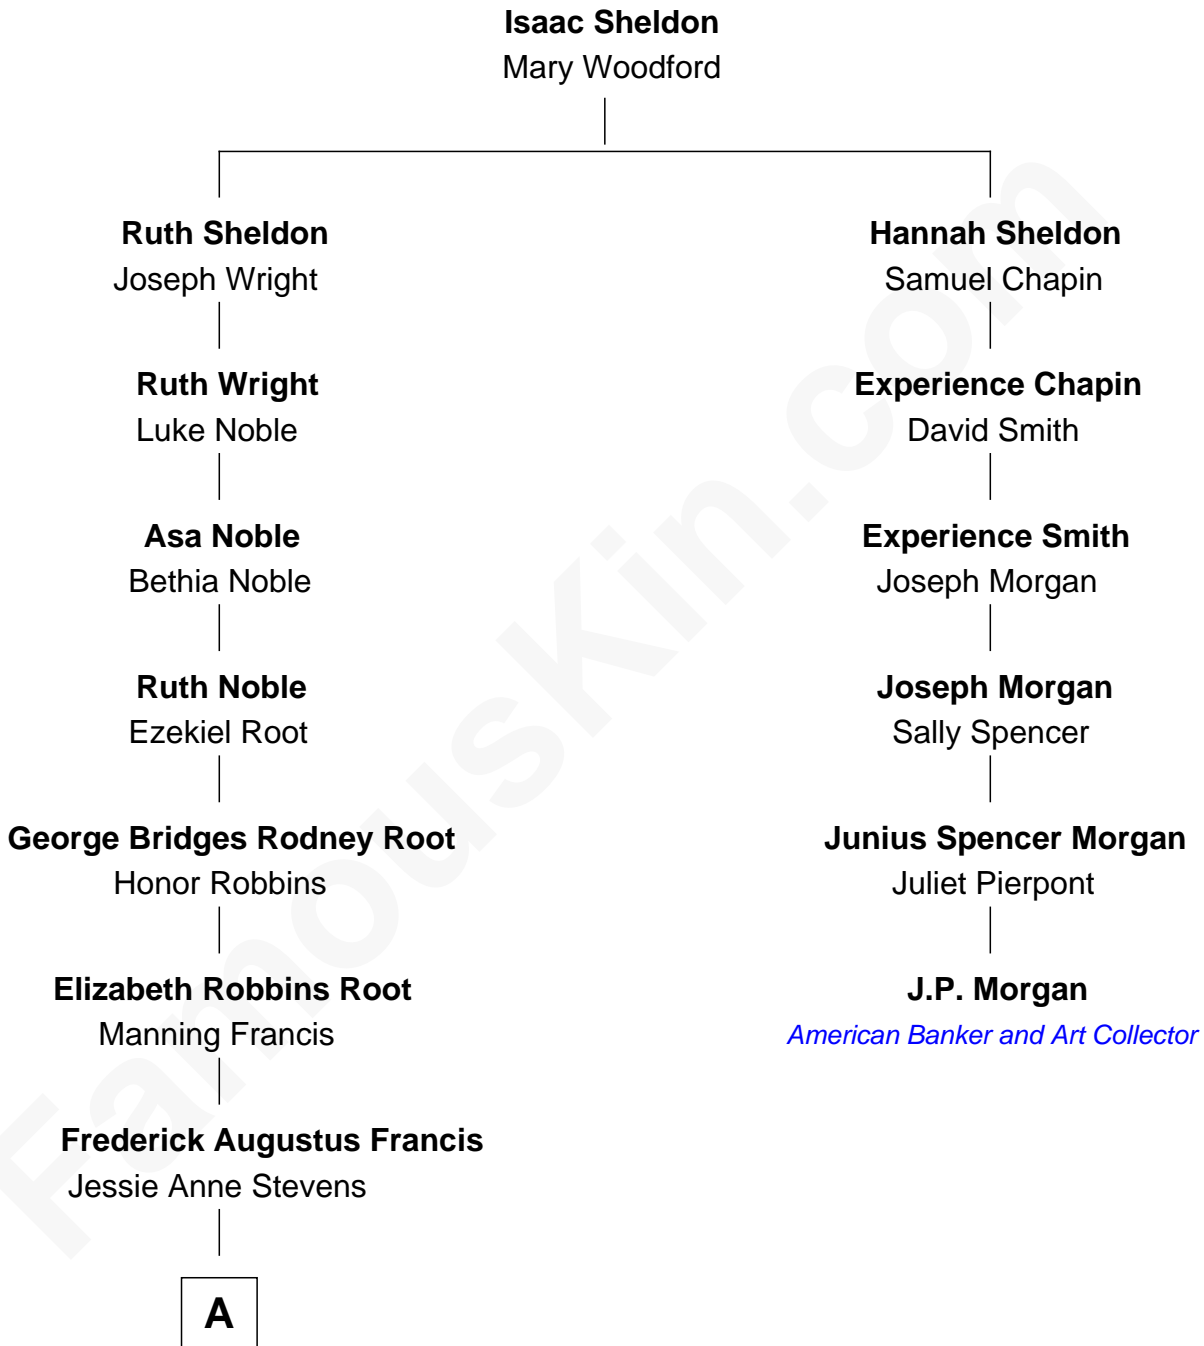

FamousKin.com

Relationship Chart of Nancy (Davis) Reagan

First Lady of President Ronald Reagan

5th cousin 4 times removed of

J.P. Morgan

American Banker and Art Collector

A

—
Anne Ayers Francis
John Newell Robbins

—
Kenneth Seymour Robbins
Edith Prescott Lockett

—
Nancy (Davis) Reagan
First Lady of Ronald Reagan

FamousKin.com