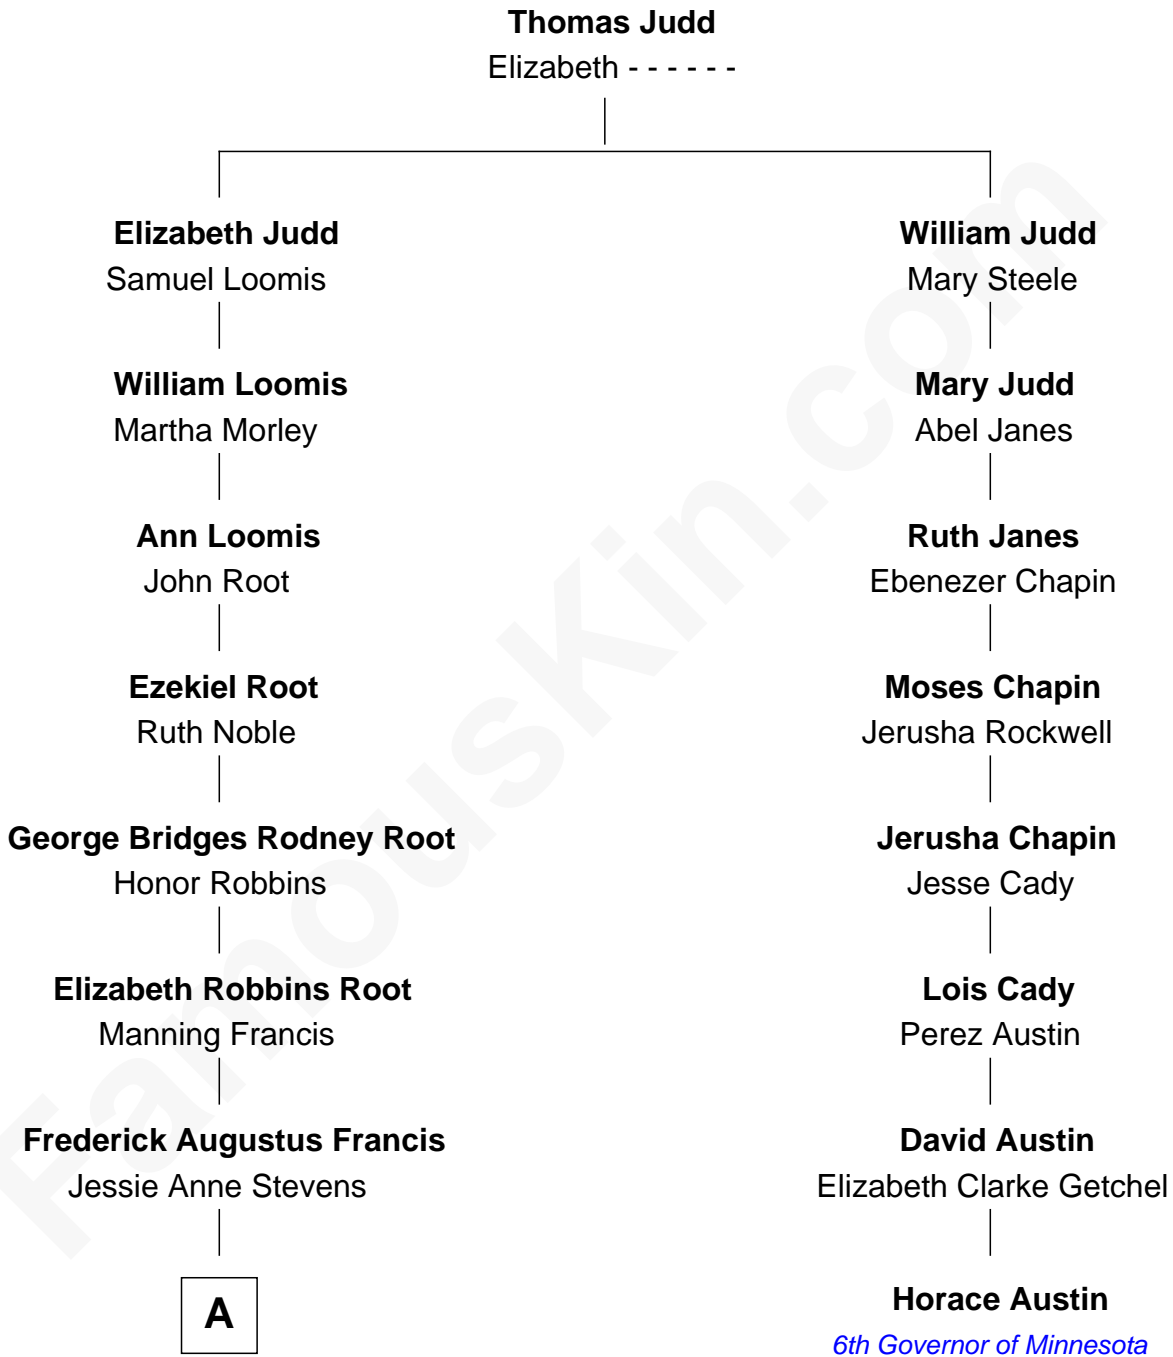

FamousKin.com

Relationship Chart of

Nancy (Davis) Reagan

First Lady of President Ronald Reagan

7th cousin 2 times removed of

Horace Austin

6th Governor of Minnesota

A

—
Anne Ayers Francis
John Newell Robbins

—
Kenneth Seymour Robbins
Edith Prescott Lockett

—
Nancy (Davis) Reagan
First Lady of Ronald Reagan

FamousKin.com