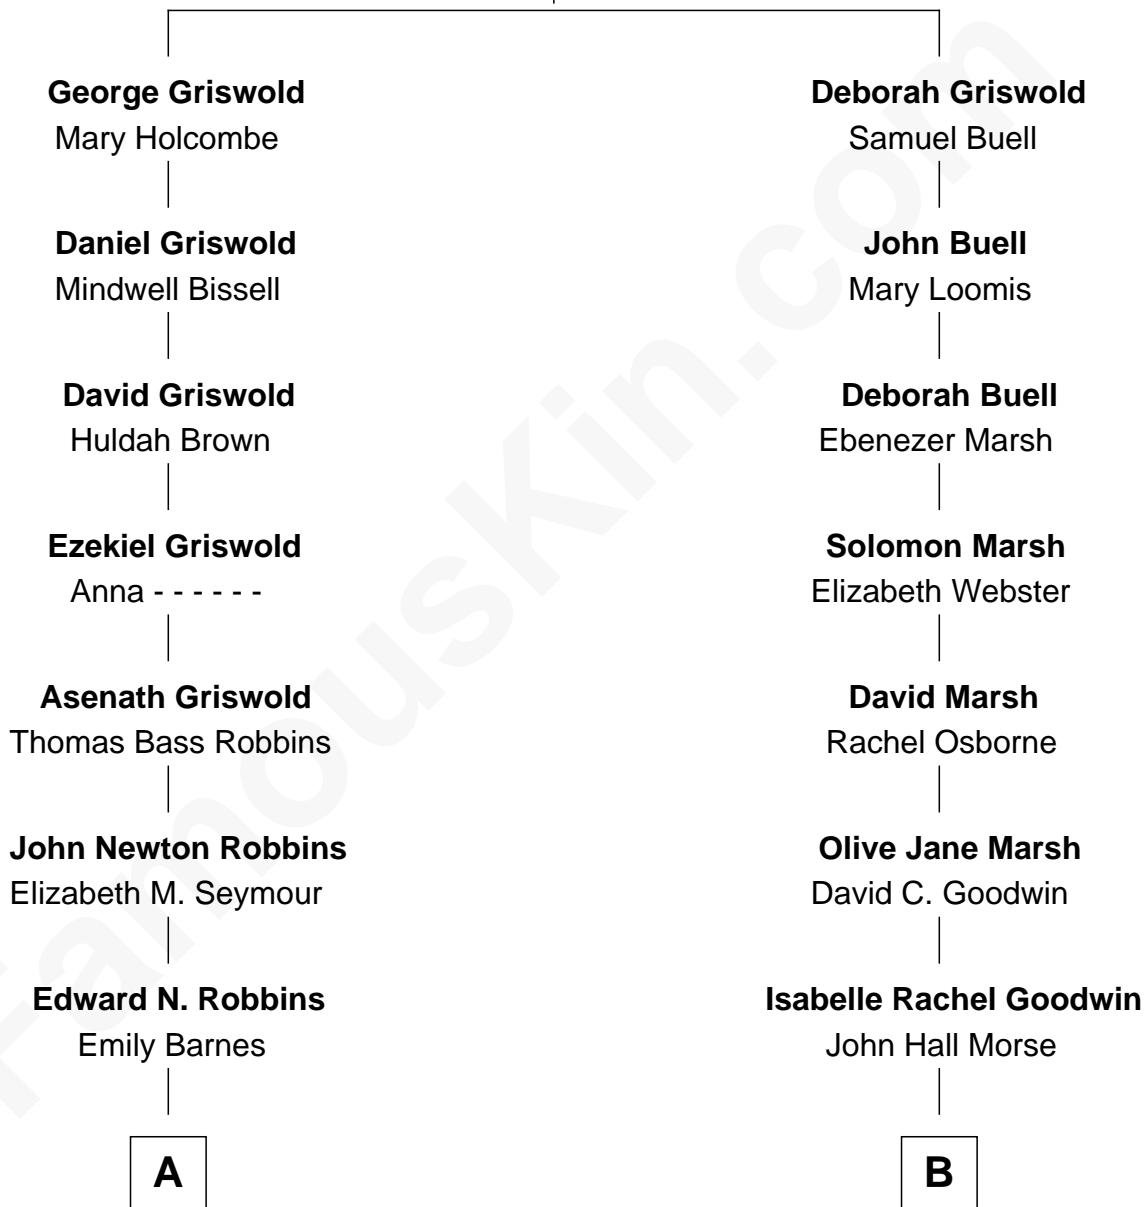

## Relationship Chart of

### Nancy (Davis) Reagan

*First Lady of President Ronald Reagan*

9th cousin 2 times removed of

**Joe Keery**

*TV and Movie Actor*

**Edward Griswold**

Margaret - - - - -

**A**

**John Newell Robbins**

Anne Ayers Francis

**Kenneth Seymour Robbins**

Edith Prescott Lockett

**Nancy (Davis) Reagan**

*First Lady of Ronald Reagan*

**B**

**Anna Lucretia Morse**