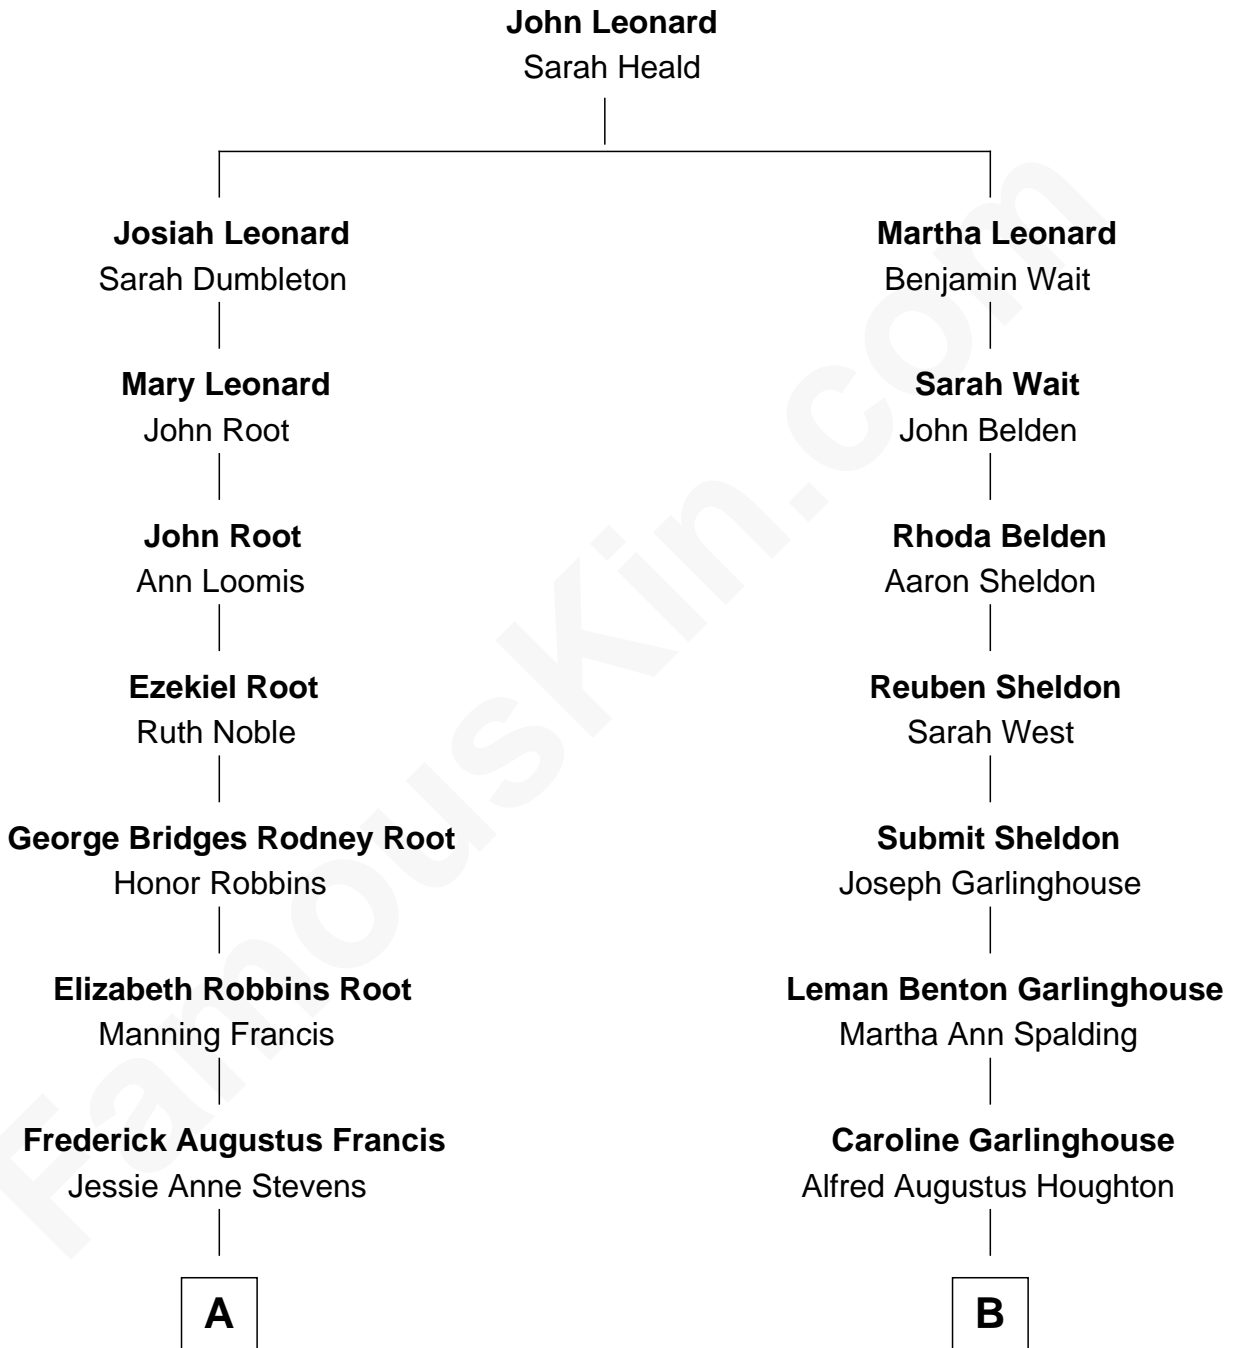

FamousKin.com

Relationship Chart of

Nancy (Davis) Reagan

First Lady of President Ronald Reagan

8th cousin 1 time removed of

Katharine Hepburn

Movie Actress

A

Anne Ayers Francis
John Newell Robbins

Kenneth Seymour Robbins
Edith Prescott Lockett

Nancy (Davis) Reagan
First Lady of Ronald Reagan

B

Katharine Martha Houghton
Thomas Norval Hepburn

Katharine Hepburn
Movie Actress