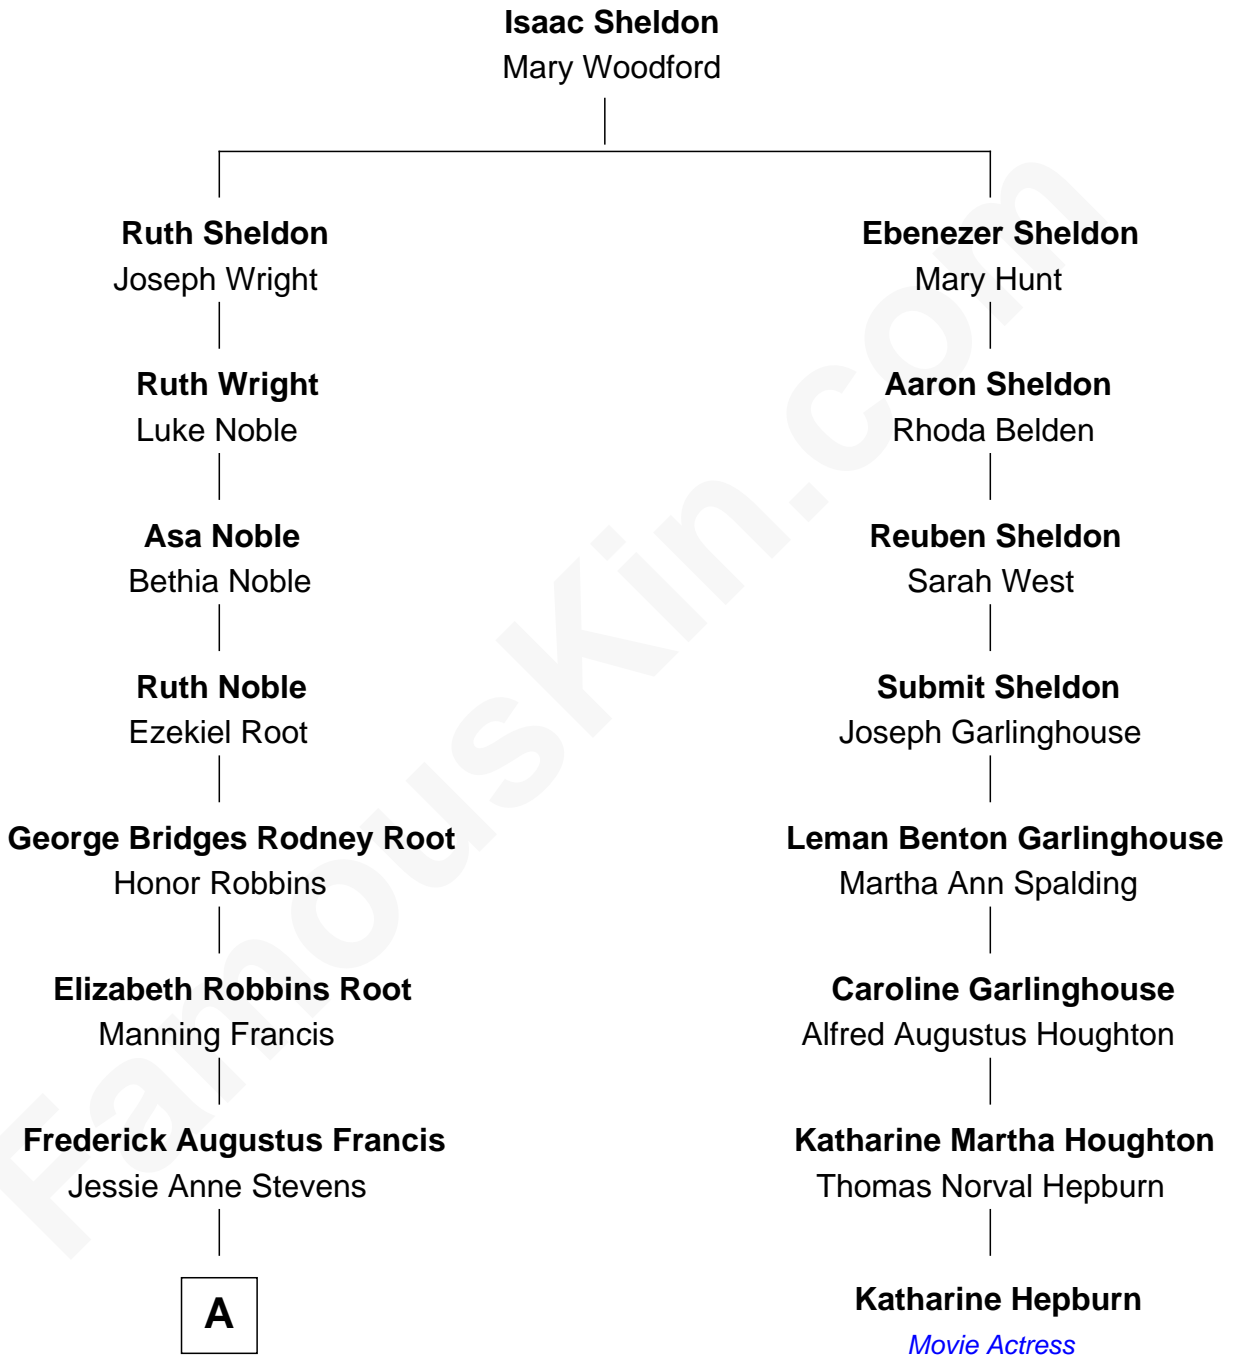

FamousKin.com

Relationship Chart of

Nancy (Davis) Reagan

First Lady of President Ronald Reagan

7th cousin 2 times removed of

Katharine Hepburn

Movie Actress

A

—
Anne Ayers Francis

John Newell Robbins

—
Kenneth Seymour Robbins

Edith Prescott Lockett

—
Nancy (Davis) Reagan

First Lady of Ronald Reagan

FamousKin.com