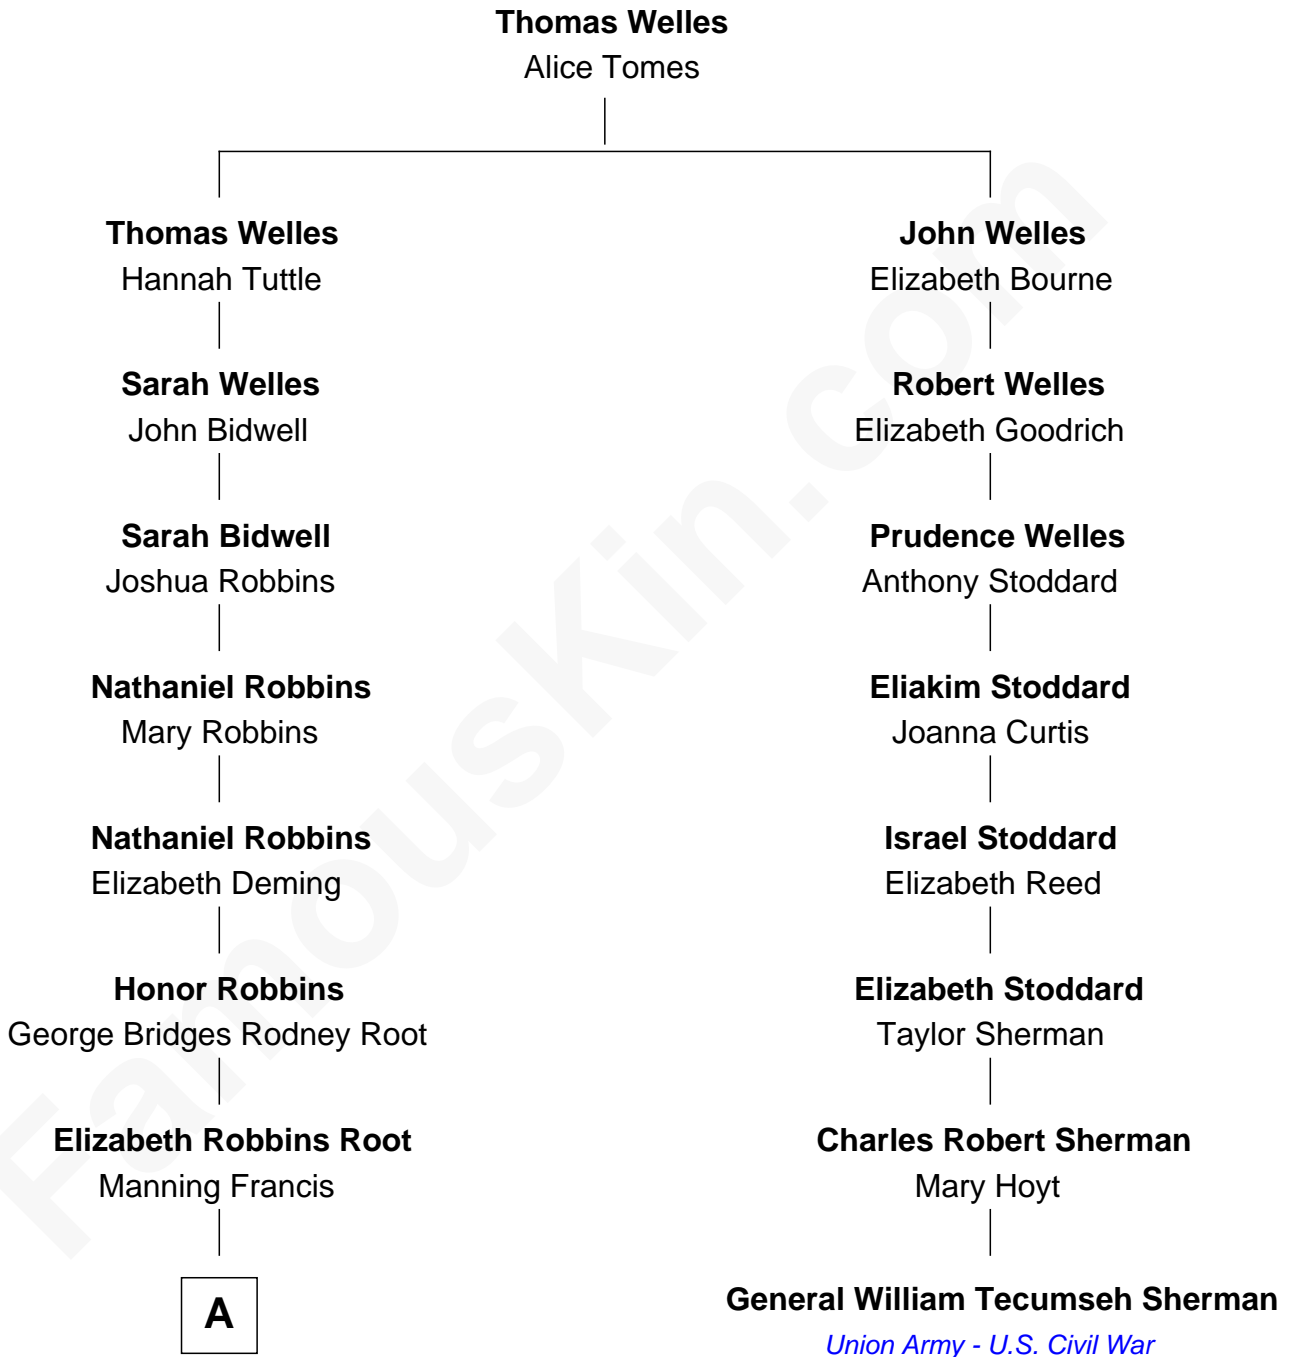

FamousKin.com

Relationship Chart of Nancy (Davis) Reagan

First Lady of President Ronald Reagan

7th cousin 3 times removed of

General William Tecumseh Sherman

Union Army - U.S. Civil War

A

—
Frederick Augustus Francis

Jessie Anne Stevens

—
Anne Ayers Francis

John Newell Robbins

—
Kenneth Seymour Robbins

Edith Prescott Lockett

—
Nancy (Davis) Reagan

First Lady of Ronald Reagan

FamousKin.com