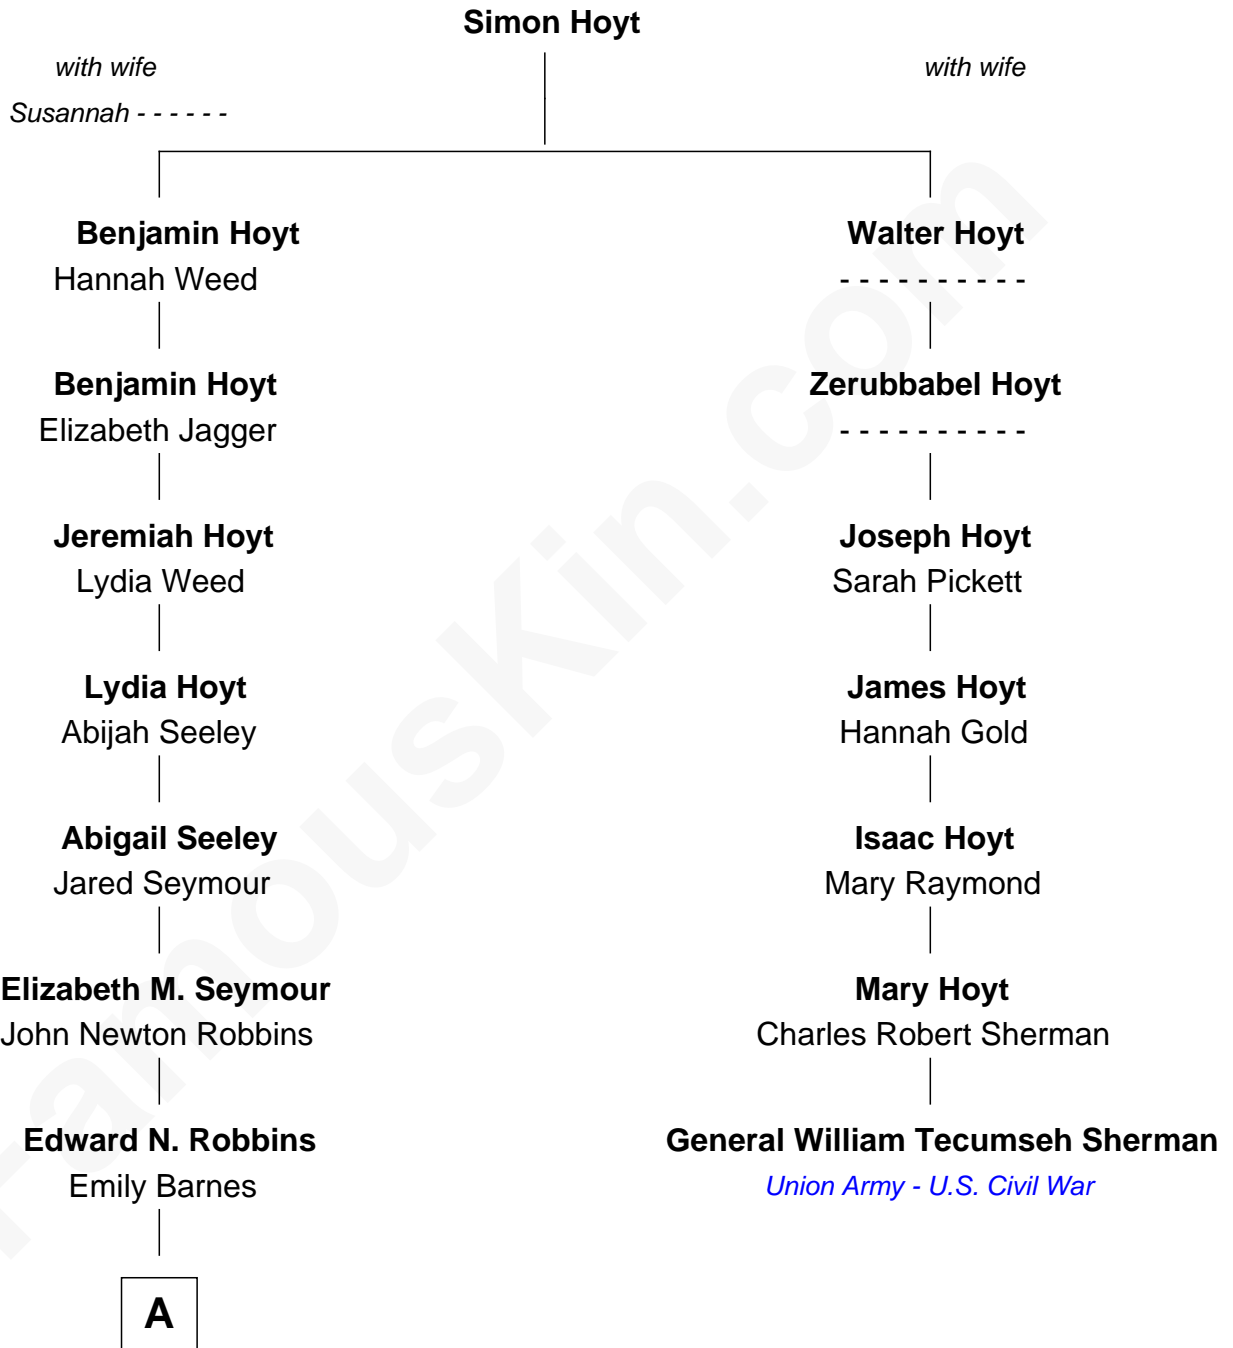

FamousKin.com

Relationship Chart of Nancy (Davis) Reagan

First Lady of President Ronald Reagan

6th cousin 3 times removed of

General William Tecumseh Sherman

Union Army - U.S. Civil War

A

—
John Newell Robbins

Anne Ayers Francis

—
Kenneth Seymour Robbins

Edith Prescott Lockett

—
Nancy (Davis) Reagan

First Lady of Ronald Reagan

FamousKin.com