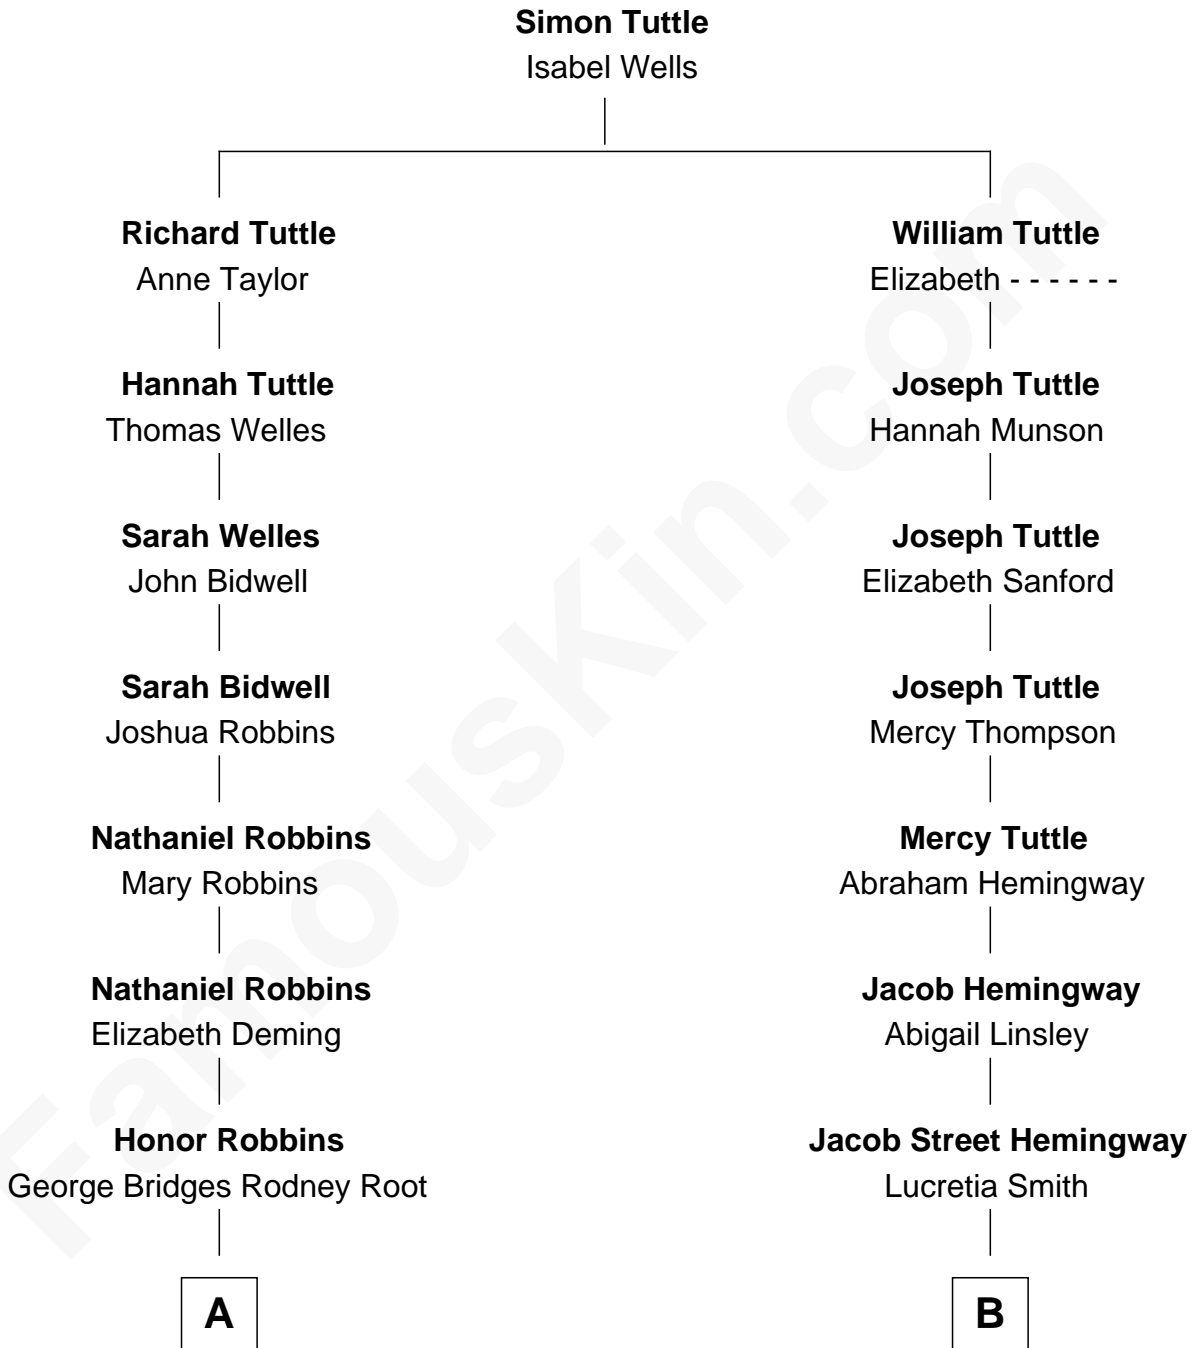

FamousKin.com

Relationship Chart of

Nancy (Davis) Reagan

First Lady of President Ronald Reagan

10th cousin 1 time removed of

Ernest Hemingway

Author of The Sun Also Rises

A

Elizabeth Robbins Root

Manning Francis

Frederick Augustus Francis

Jessie Anne Stevens

Anne Ayers Francis

John Newell Robbins

Kenneth Seymour Robbins

Edith Prescott Lockett