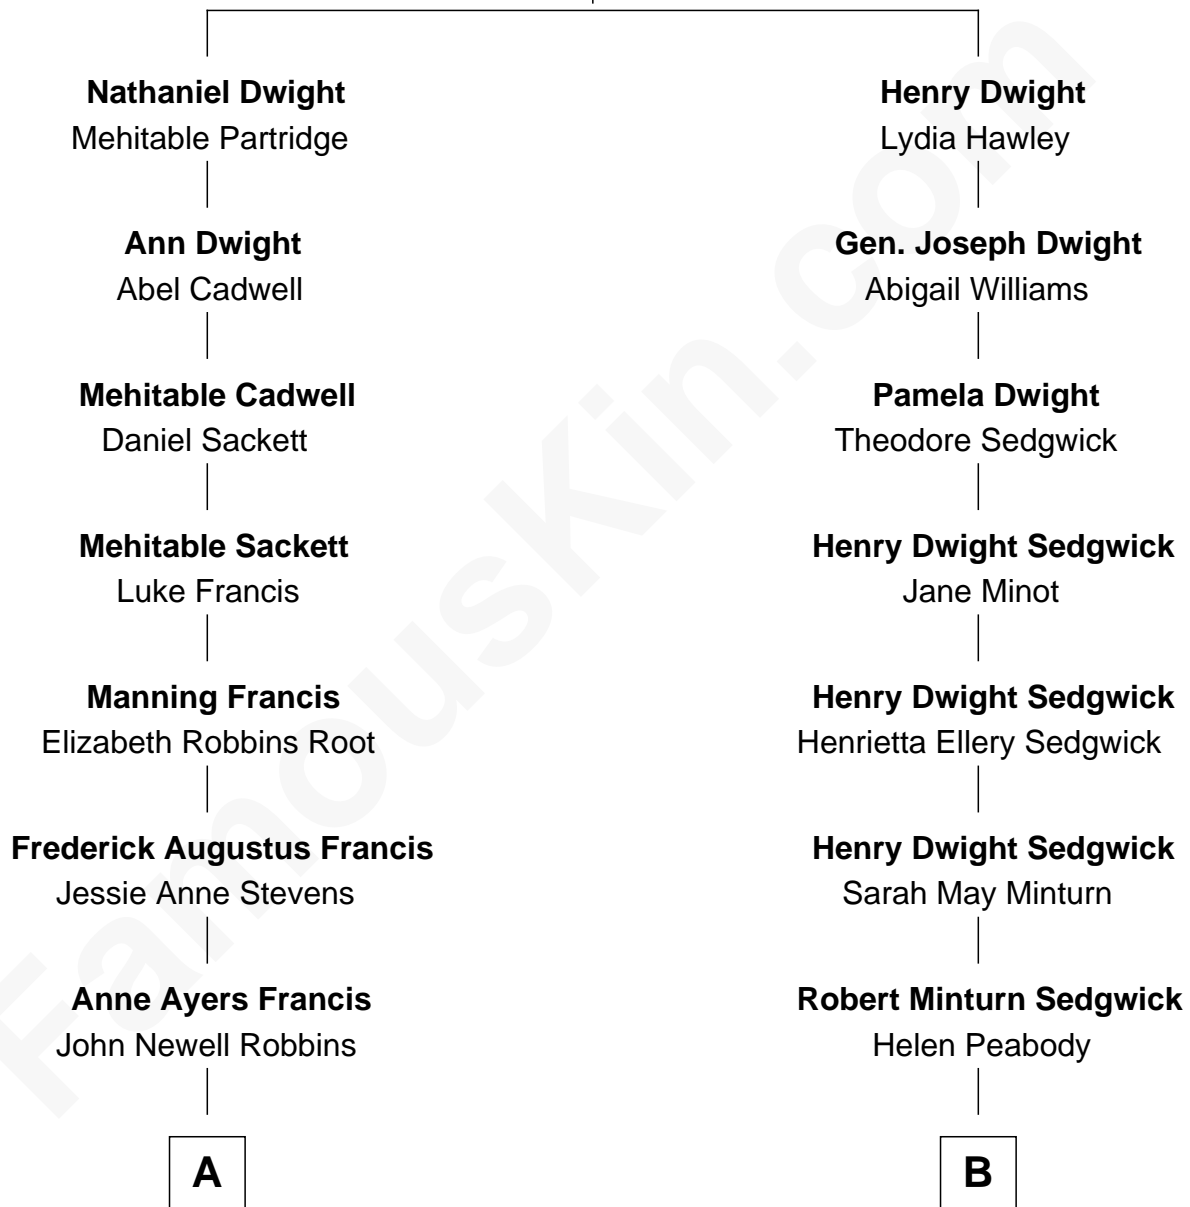

FamousKin.com

Relationship Chart of

Nancy (Davis) Reagan

First Lady of President Ronald Reagan

8th cousin of

Kyra Sedgwick

TV and Movie Actress

Timothy Dwight

Anna Flint

A

Kenneth Seymour Robbins

Edith Prescott Lockett

Nancy (Davis) Reagan

First Lady of Ronald Reagan

B

Henry Dwight Sedgwick