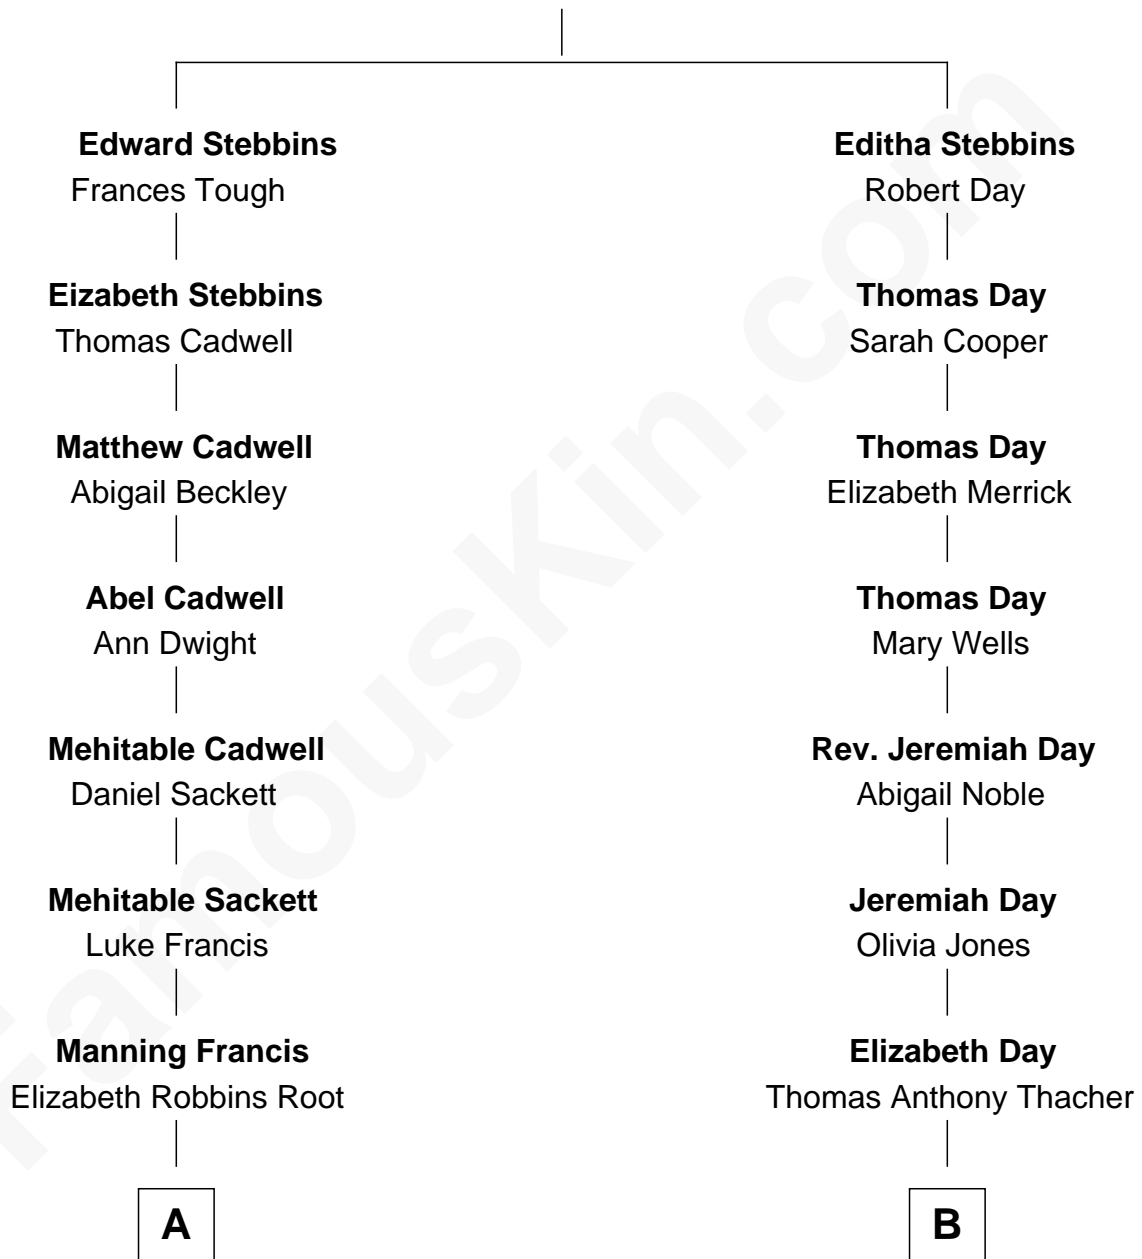

FamousKin.com

Relationship Chart of

Nancy (Davis) Reagan

First Lady of President Ronald Reagan

10th cousin of

Zoe Kazan

TV, Movie and Stage Actress

William Stebbins

First Lady of Ronald Reagan

B

Alfred Beaumont Thacher

Emma Cecelia Erkenbrecher

Molly Day Thacher

Elia Kazantzoglou

Nicholas Kazan

Jean Robin Swicord