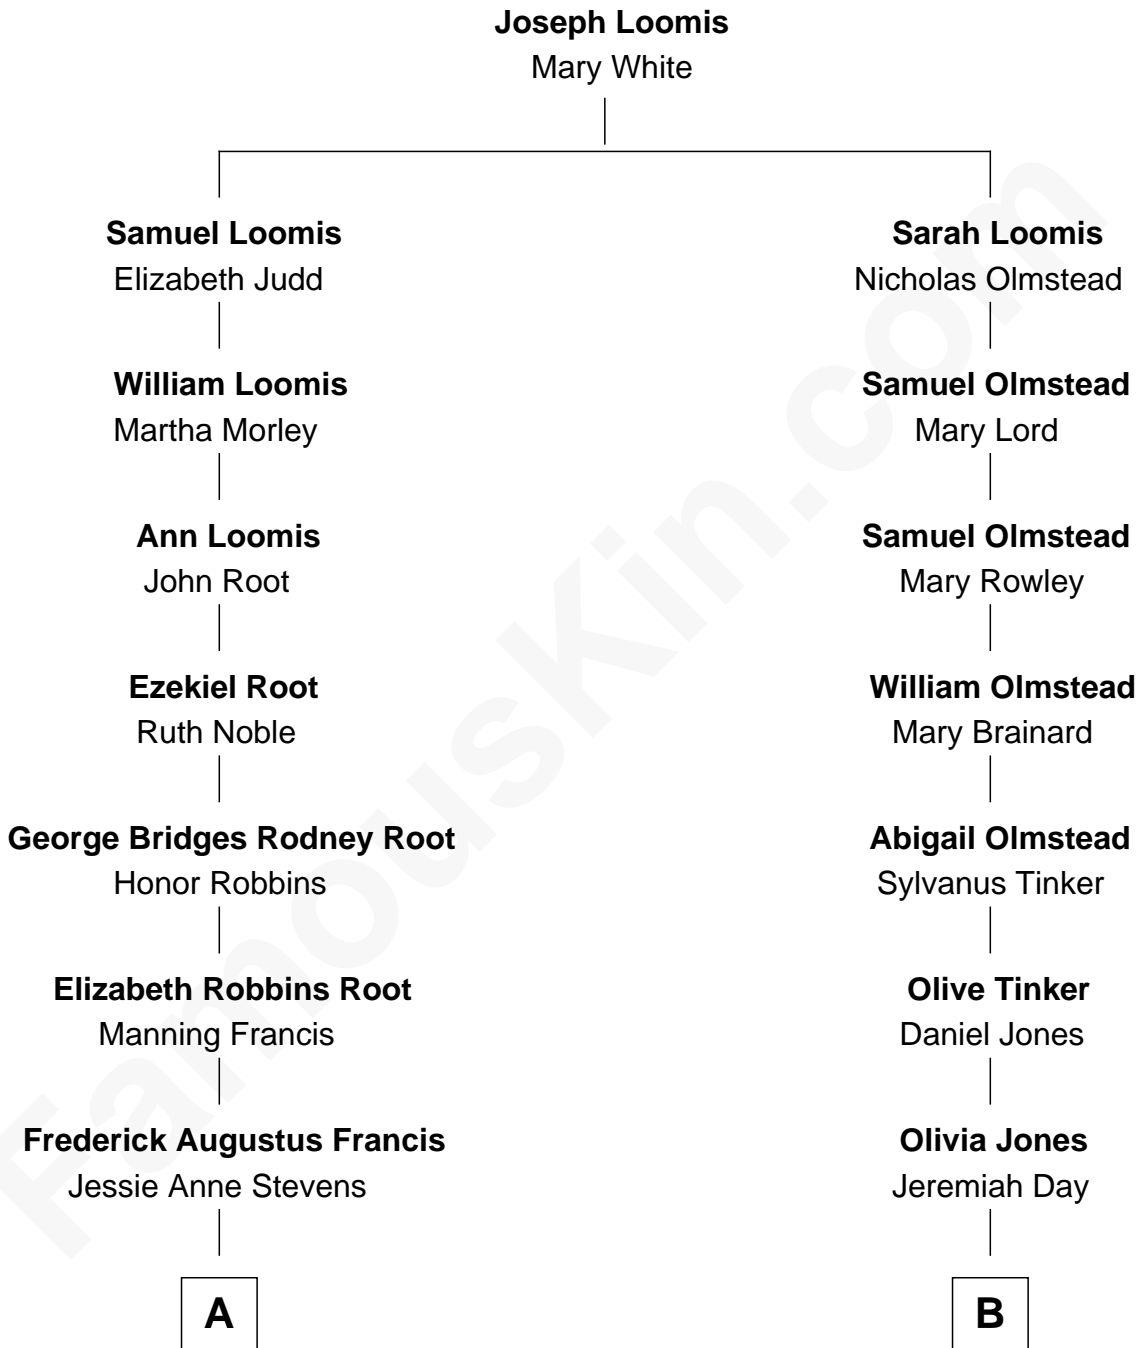

## Relationship Chart of

### Nancy (Davis) Reagan

*First Lady of President Ronald Reagan*

9th cousin 2 times removed of

**Zoe Kazan**

*TV, Movie and Stage Actress*

**A**

**Anne Ayers Francis**  
John Newell Robbins

**Kenneth Seymour Robbins**  
Edith Prescott Lockett

**Nancy (Davis) Reagan**  
*First Lady of Ronald Reagan*

**B**

**Elizabeth Day**  
Thomas Anthony Thacher

**Alfred Beaumont Thacher**  
Emma Cecelia Erkenbrecher

**Molly Day Thacher**  
Elia Kazantzoglou

**Nicholas Kazan**  
Jean Robin Swicord