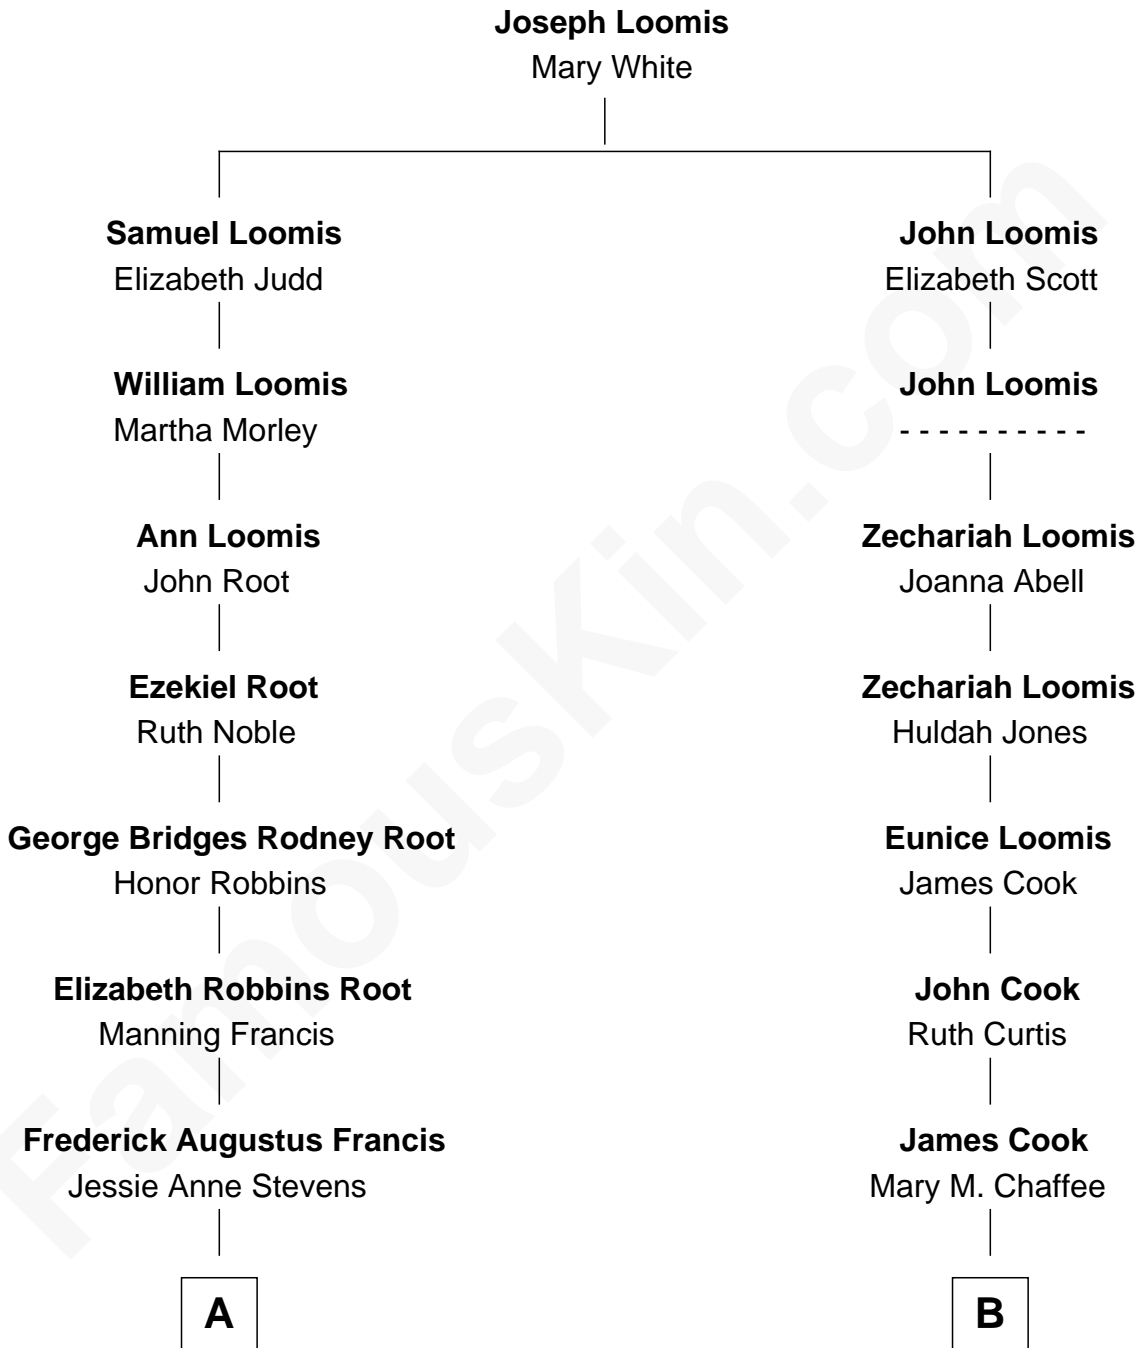

## Relationship Chart of

### Nancy (Davis) Reagan

*First Lady of President Ronald Reagan*

9th cousin 2 times removed of

### Amber Stevens West

*TV and Movie Actress*

**A**

**Anne Ayers Francis**  
John Newell Robbins

**Kenneth Seymour Robbins**  
Edith Prescott Lockett

**Nancy (Davis) Reagan**  
*First Lady of Ronald Reagan*