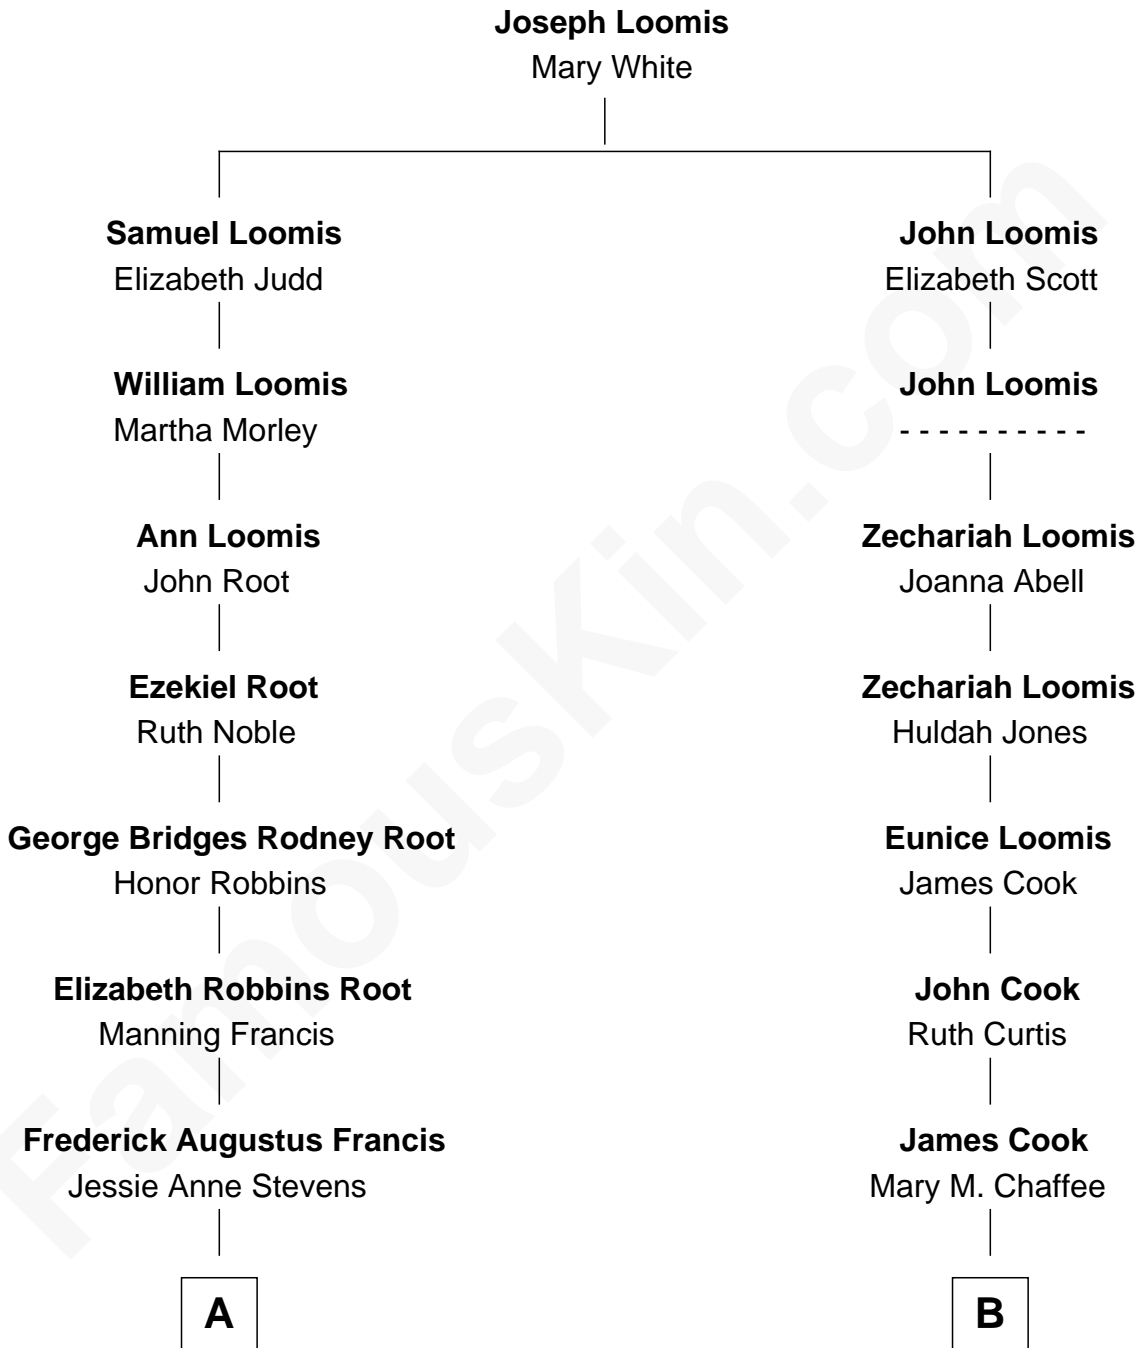

## Relationship Chart of

### Nancy (Davis) Reagan

*First Lady of President Ronald Reagan*

9th cousin 1 time removed of

**Shadoe Stevens**

*Radio Disc Jockey*

**A**

**Anne Ayers Francis**  
John Newell Robbins

**Kenneth Seymour Robbins**  
Edith Prescott Lockett